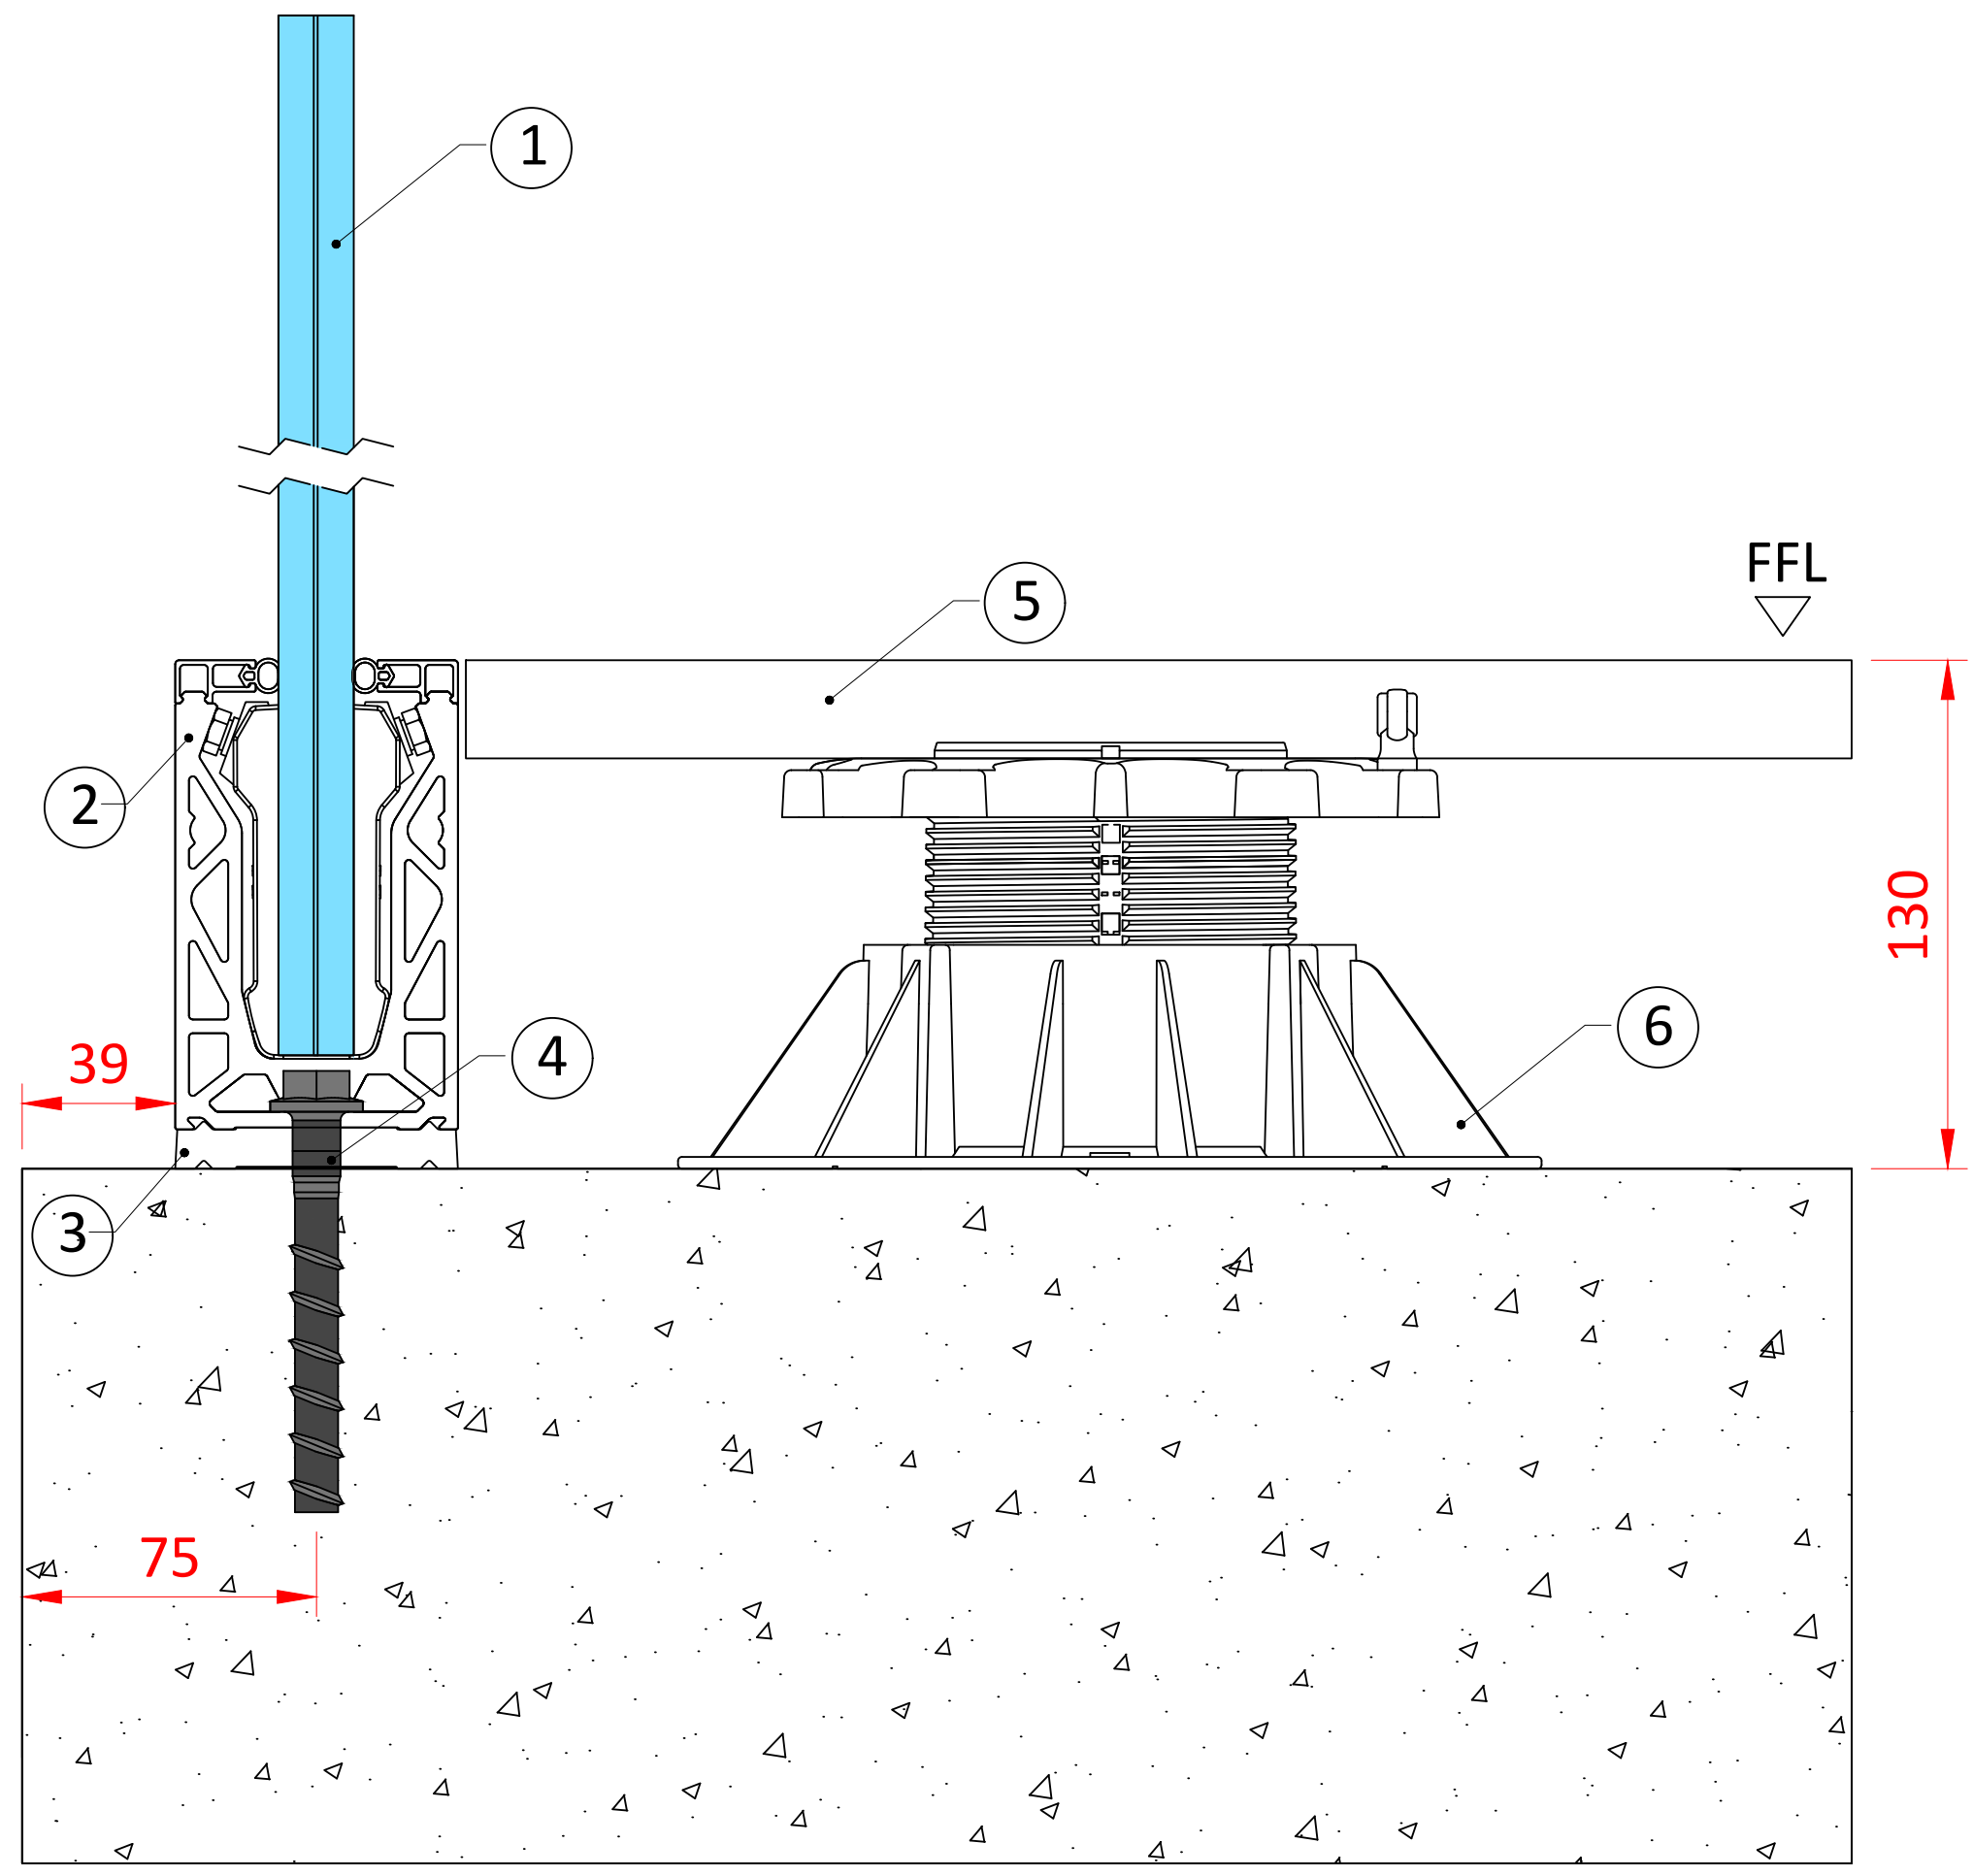

D

1. Glass 12 - 21.5 mm
2. Posi Glaze - Top Mount Channel
3. Balcony Seal Kit
4. M12 Concrete Screw
5. Composite Decking Board
6. Adjustable Pedestals

Please Note:

This design is a suggested layout. We recommend make up to be confirmed by a structural Engineer.

DO NOT SCALE DRAWING	REVISION - ORIGINAL
TITLE: Posi Glaze - Top Mount - Architectural Standard Detail	
PRODUCT CODE: PGC - 010	
DATE DRAWN: 09/02/23	DRAWN BY: SB
SCALE: 1:1	SHEET 1 OF 1