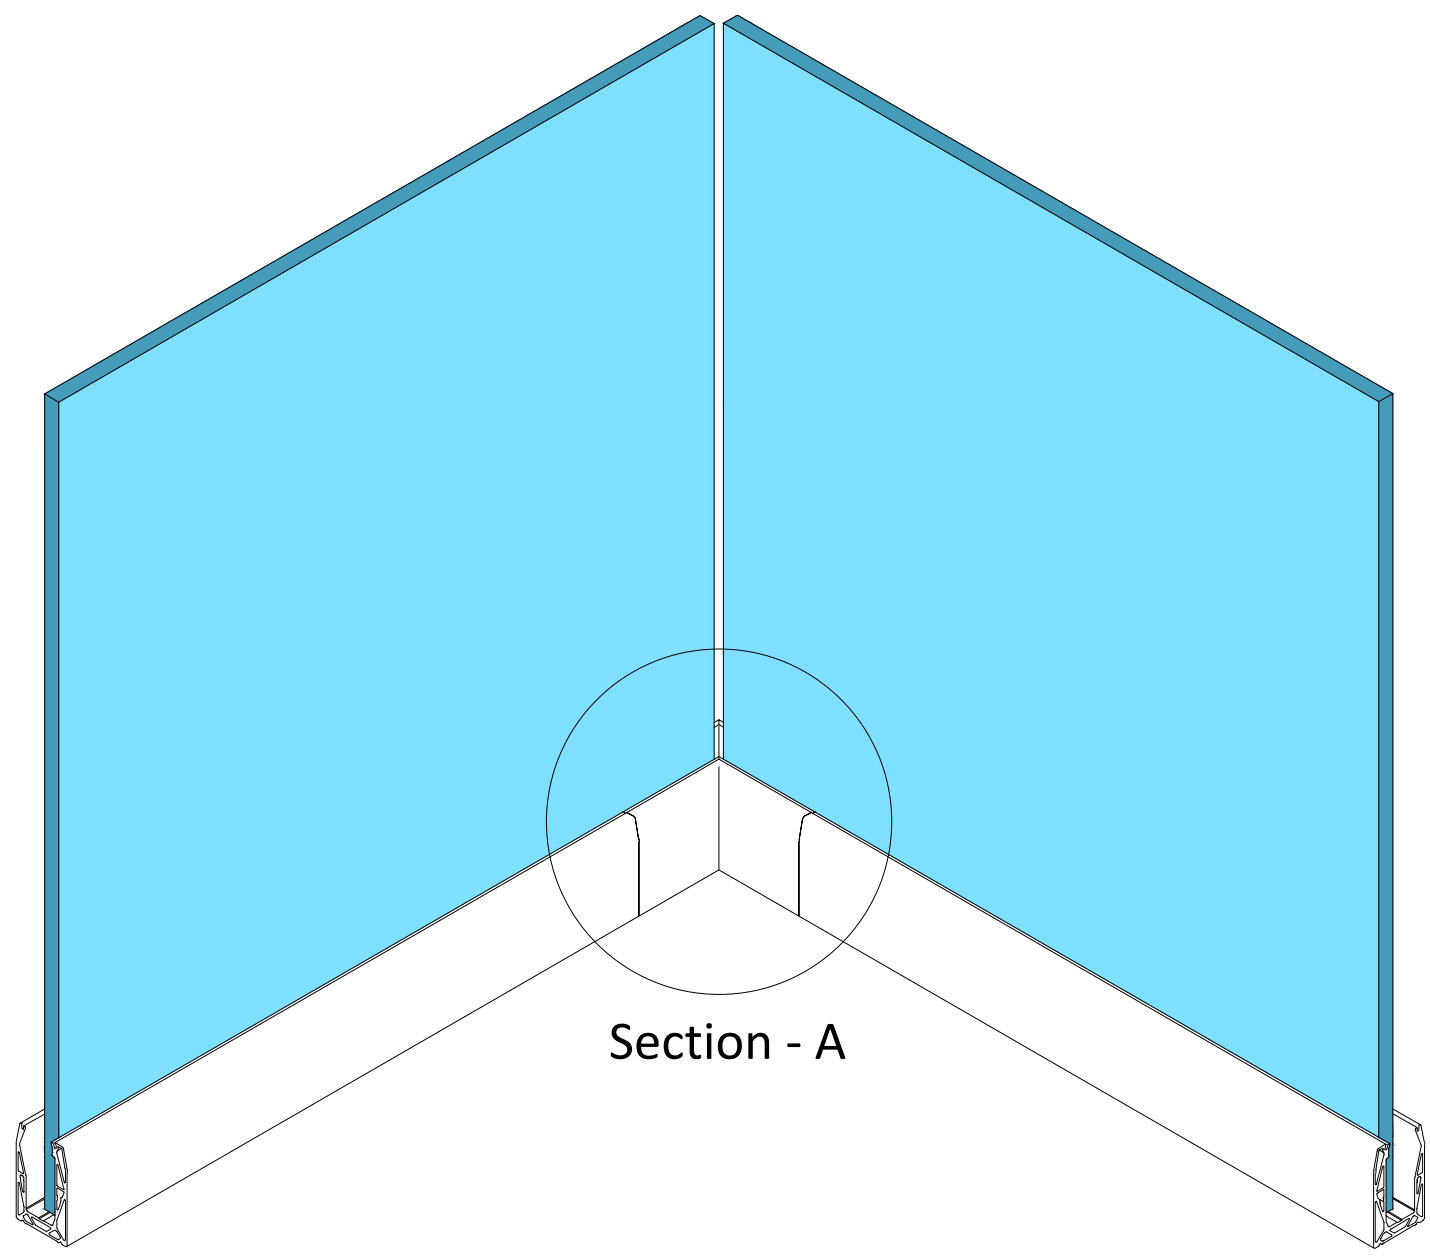

D

Section - A

Section - A

DO NOT SCALE DRAWING	REVISION - ORIGINAL
TITLE: <b>Posi One - Corner Glass Configuration</b>	
PRODUCT CODE:	
DATE DRAWN: 27-03-23	DRAWN BY: SB
SCALE: 1:1	SHEET 1 OF 1