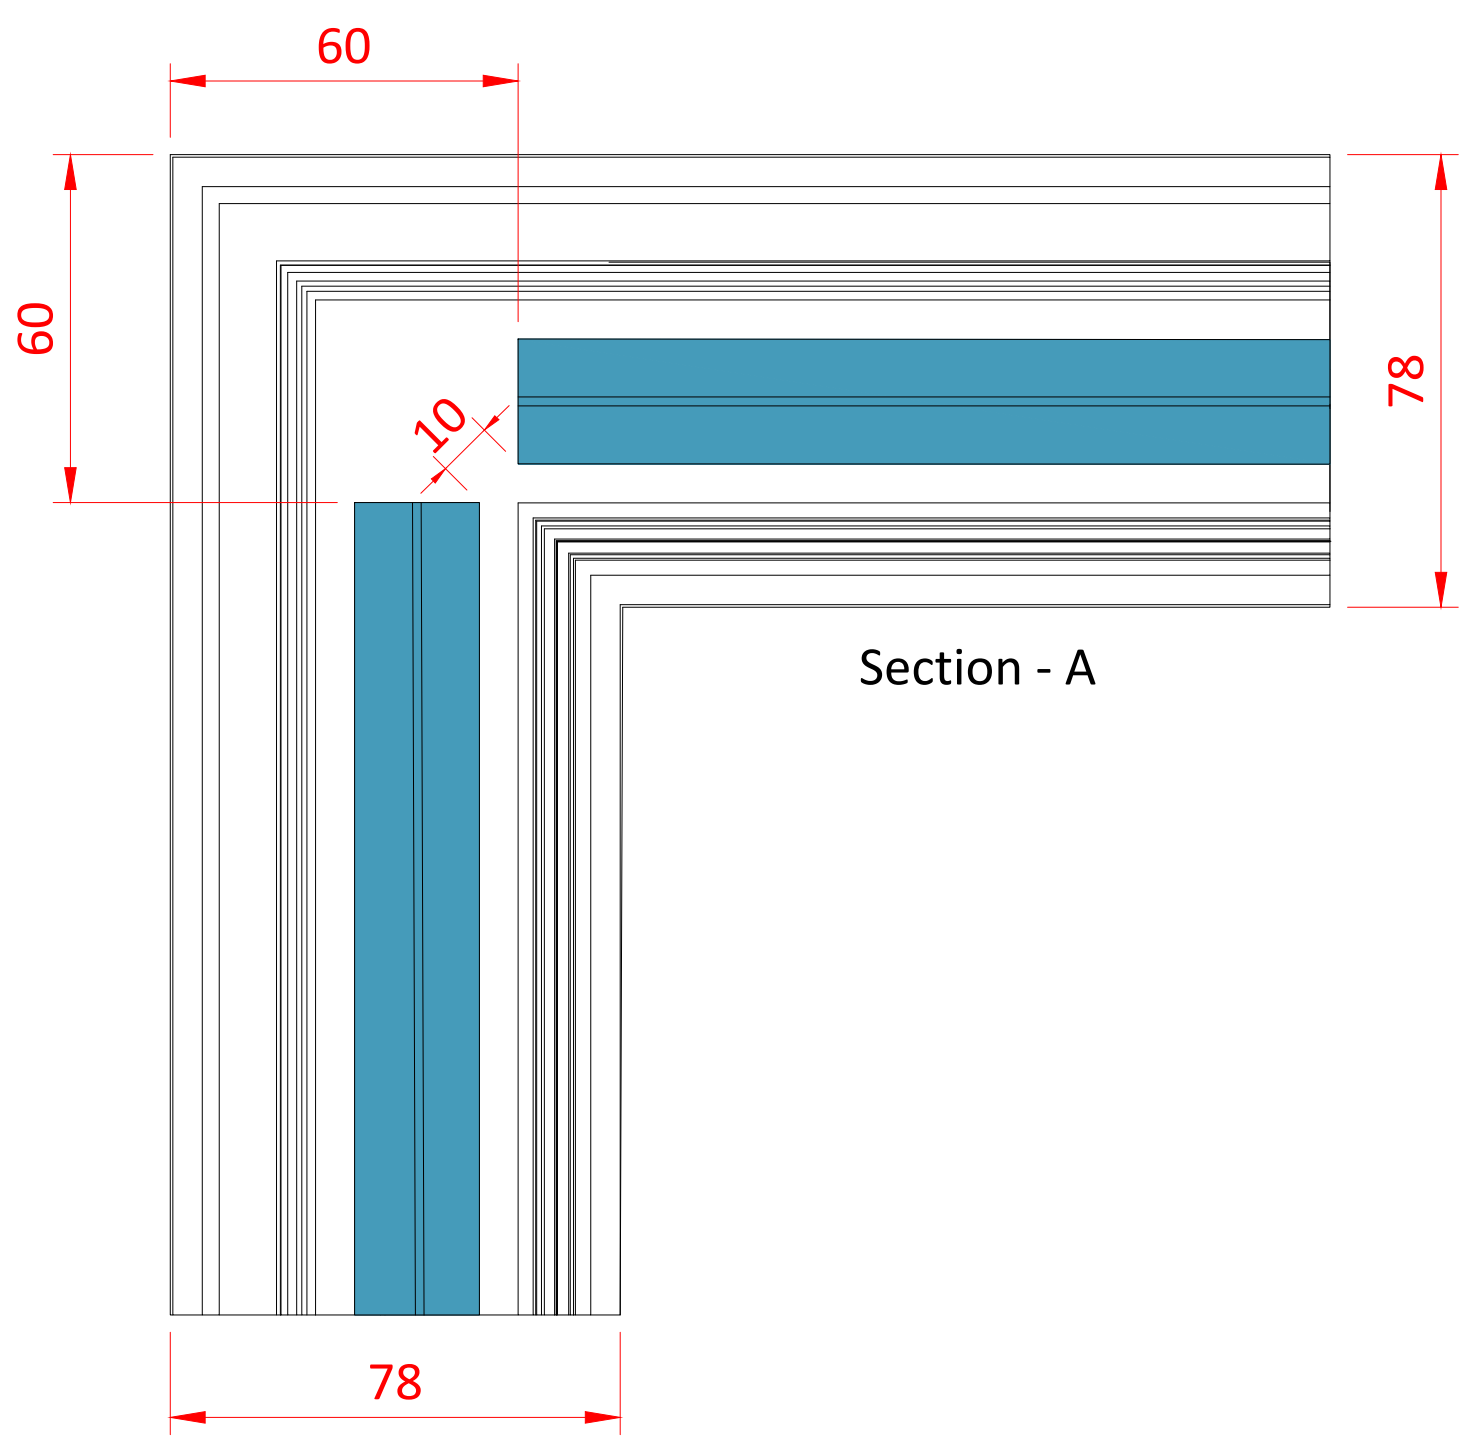

1 2 3 4 5 6

A

A

B

B

C

C

D

D

Section - A

Section - A

DO NOT SCALE DRAWING	REVISION - ORIGINAL
TITLE: <b>Posi One - Corner Glass Configuration</b>	
PRODUCT CODE:	
DATE DRAWN: 27-03-23	DRAWN BY: SB
SCALE: 1:1	SHEET 1 OF 1