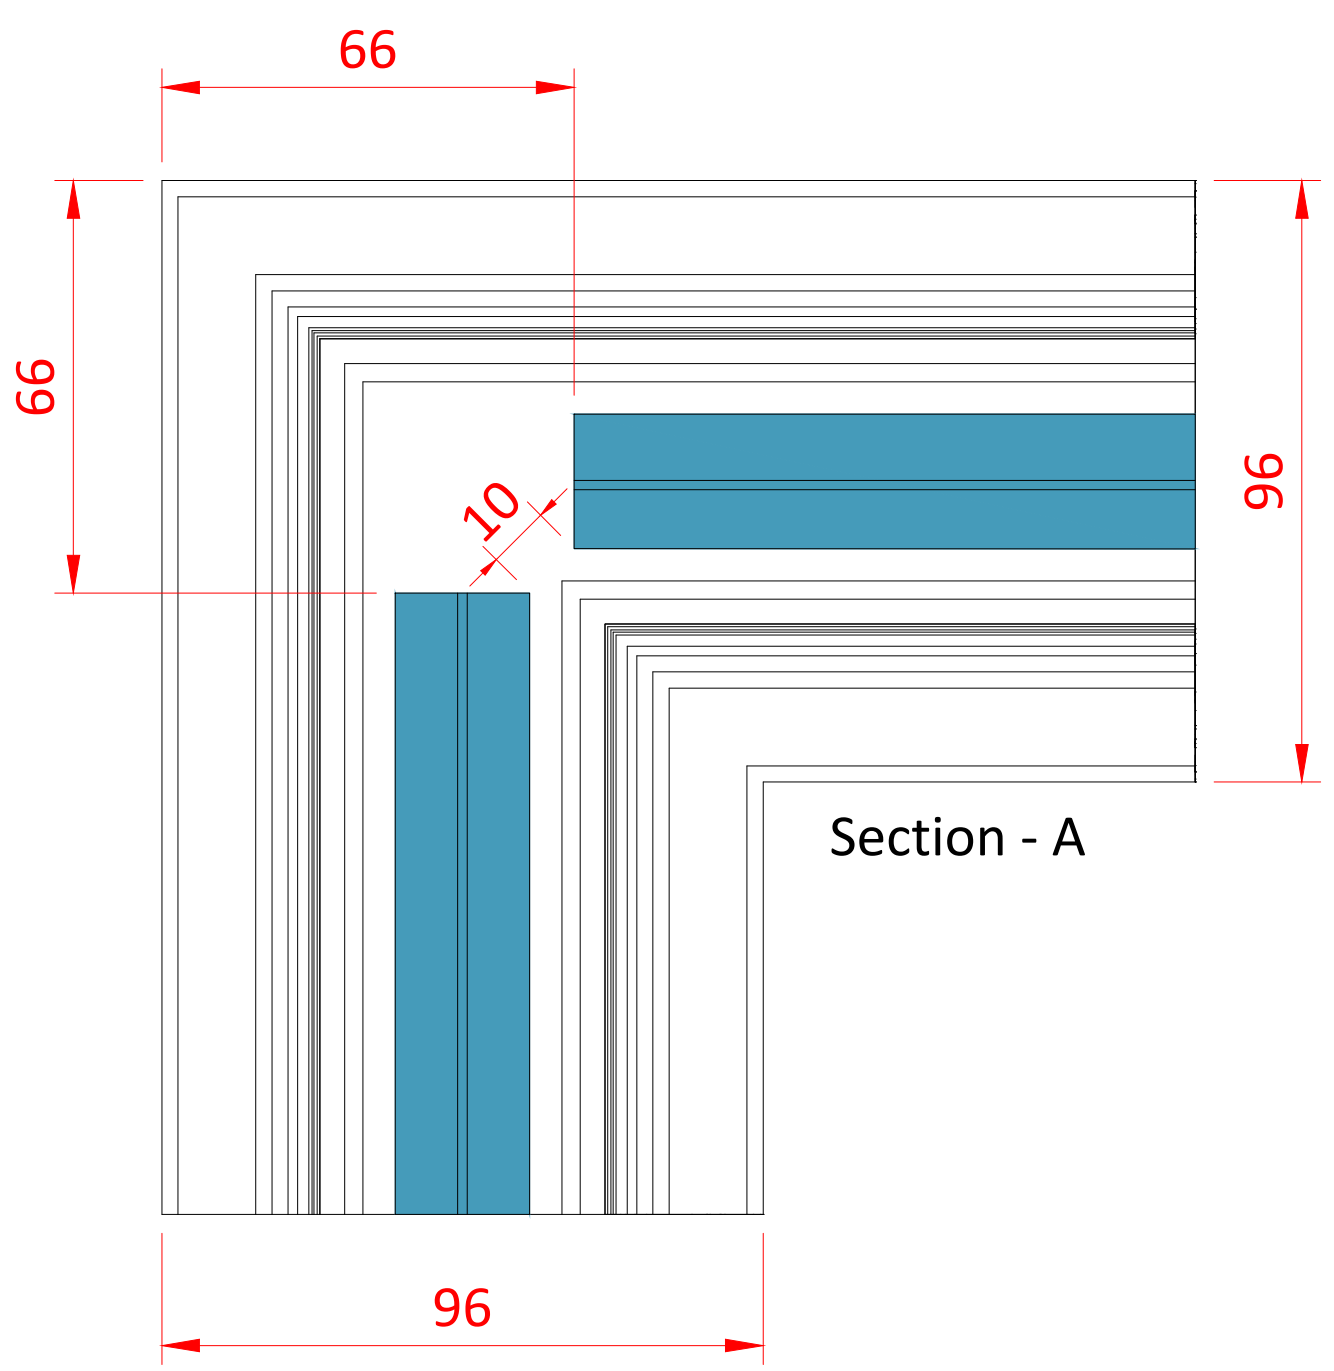

1 2 3 4 5 6

A

A

B

B

C

C

D

D

Section - A

Section - A

DO NOT SCALE DRAWING	REVISION - ORIGINAL
TITLE: Mega Grip - Corner Glass Configuration	
PRODUCT CODE:	
DATE DRAWN: 27-03-23	DRAWN BY: SB
SCALE: 1:1	SHEET 1 OF 1