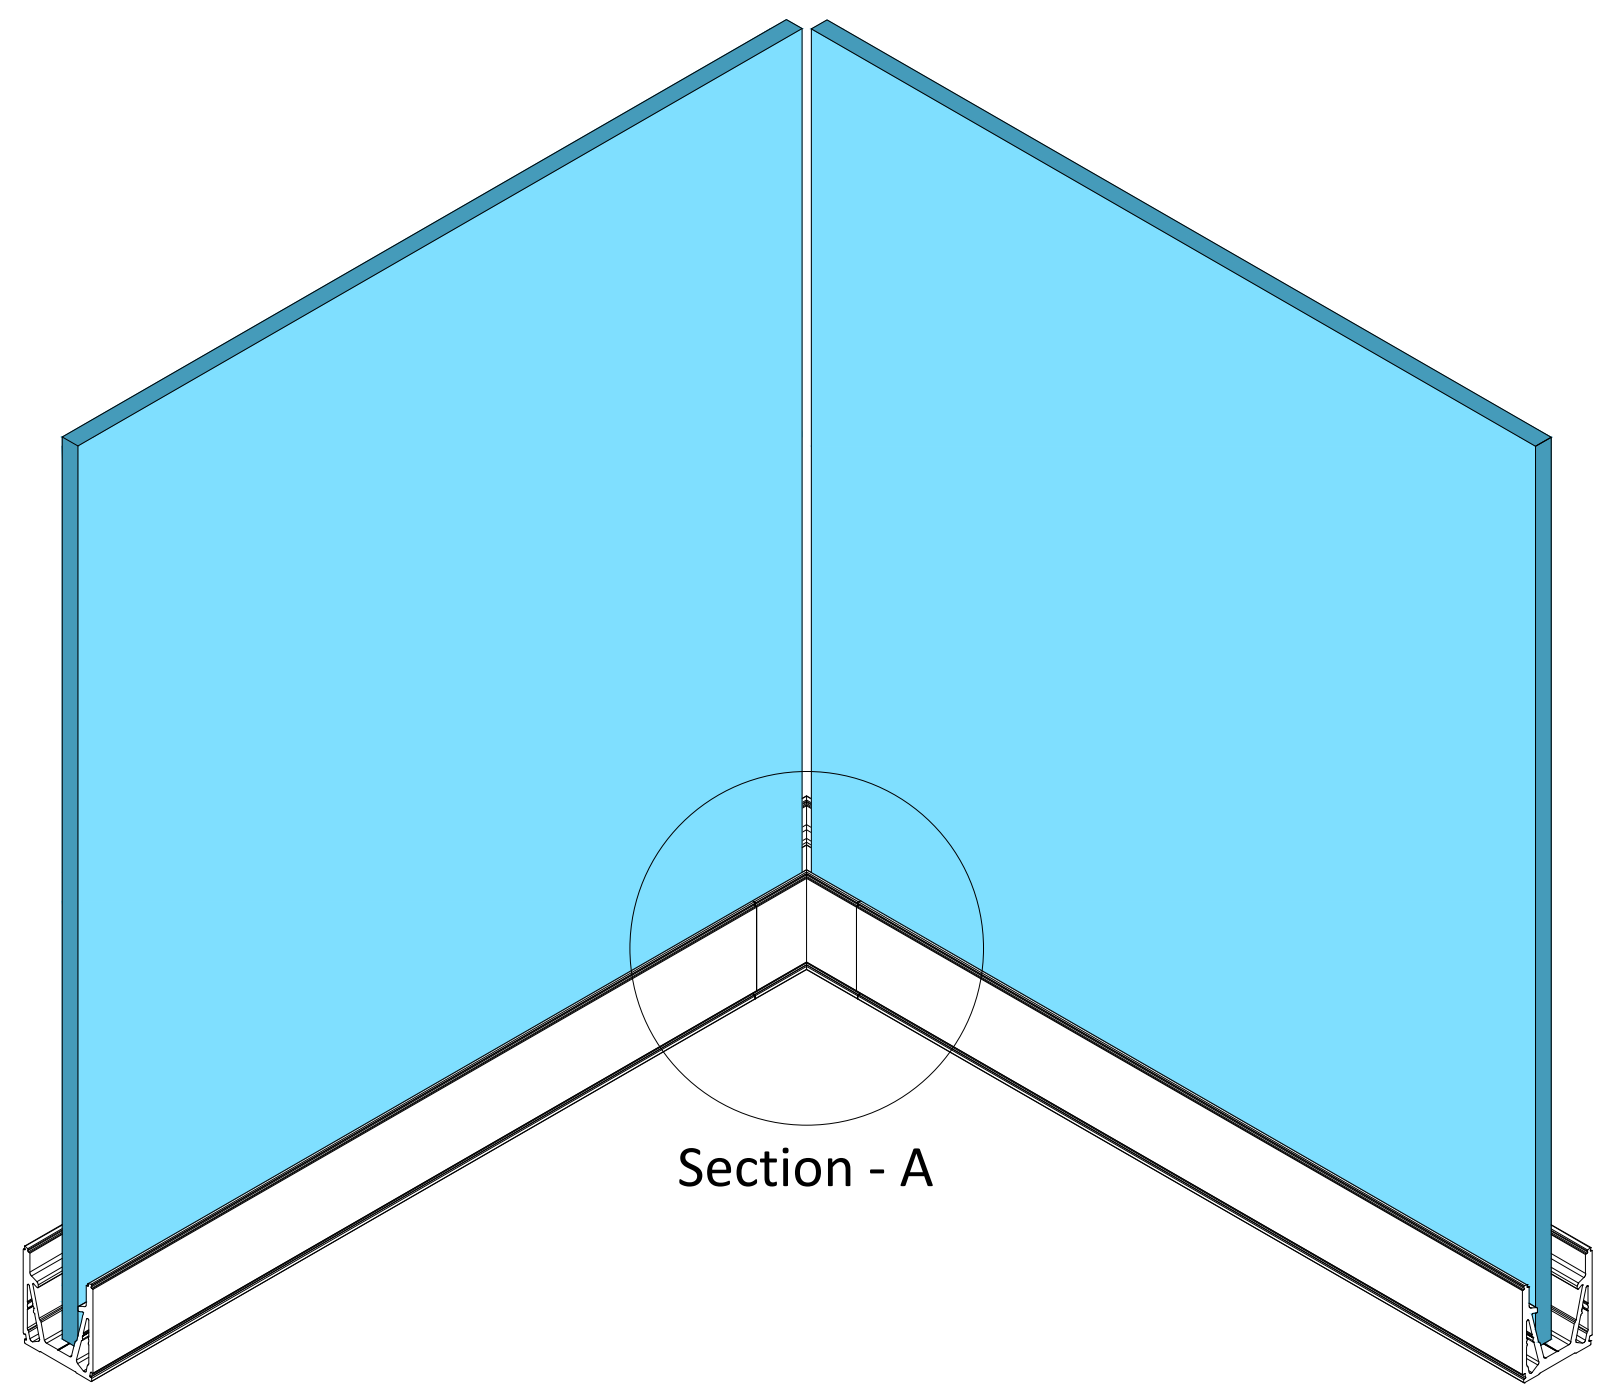

D

Section - A

Section - A

DO NOT SCALE DRAWING	REVISION - ORIGINAL
TITLE: Mega Grip - Corner Glass Configuration	
PRODUCT CODE:	
DATE DRAWN: 27-03-23	DRAWN BY: SB
SCALE: 1:1	SHEET 1 OF 1