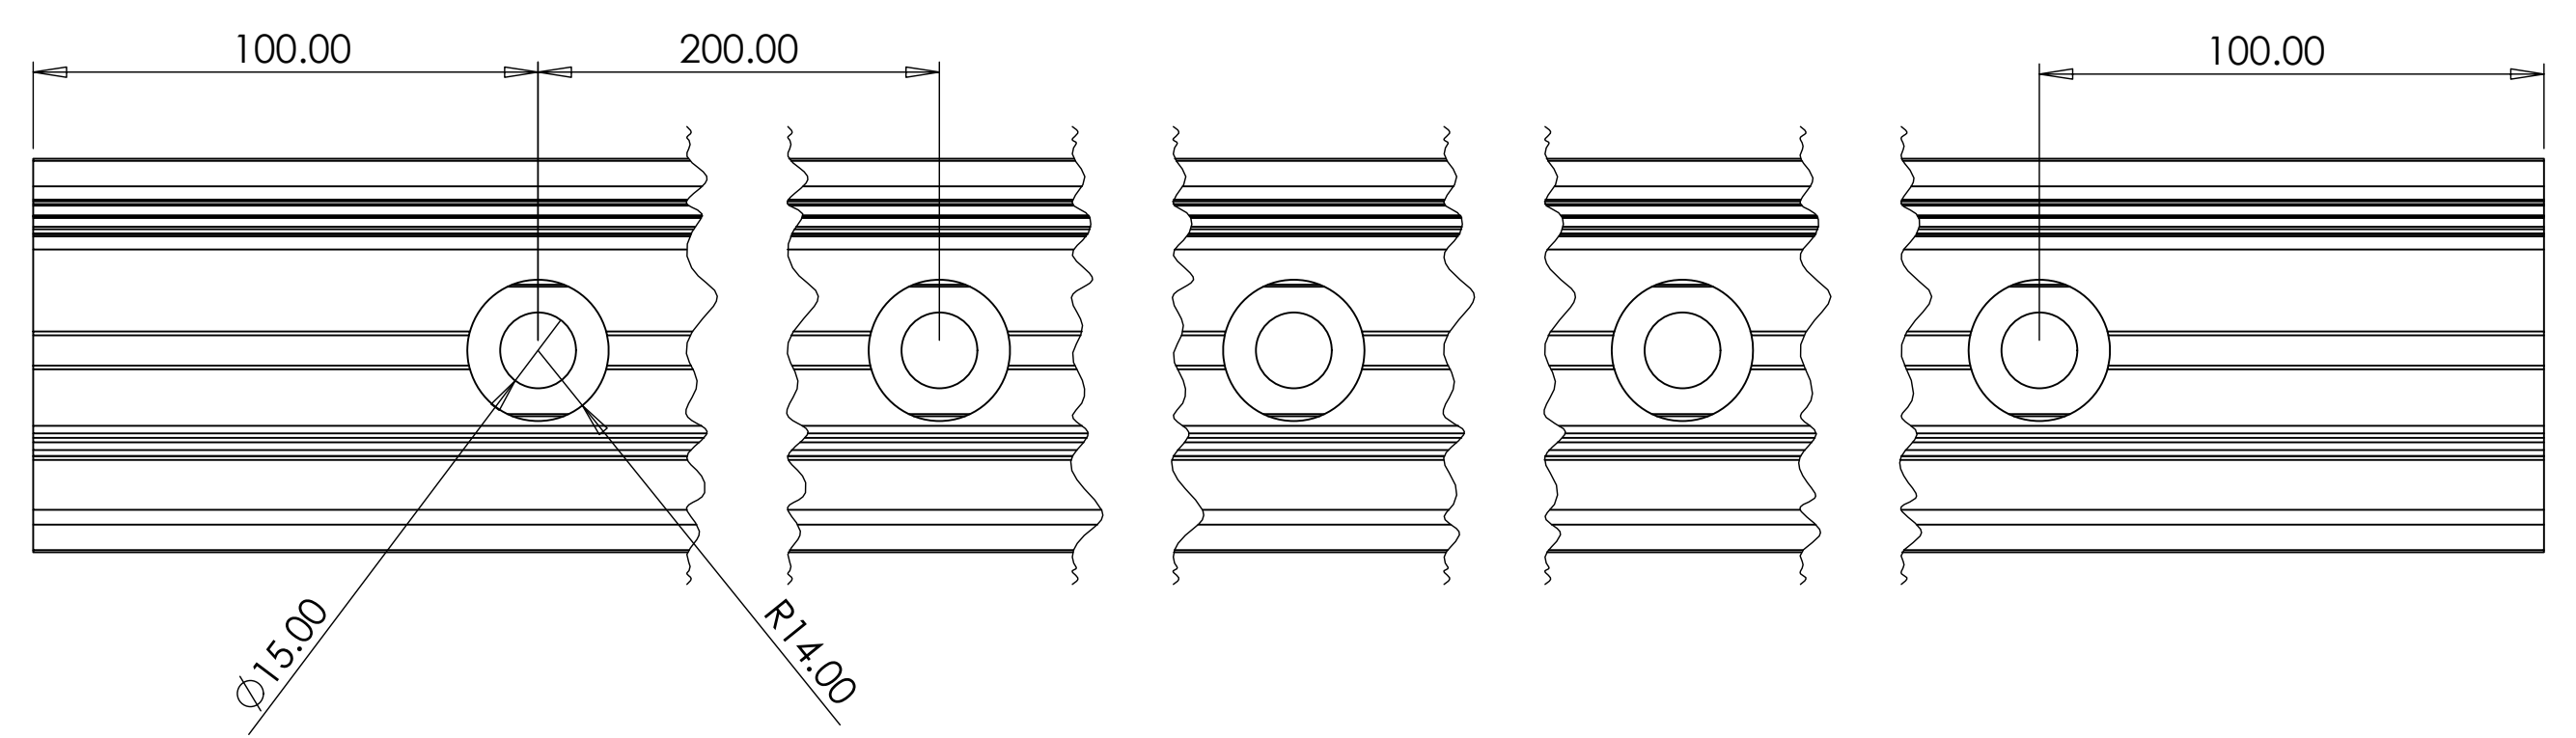

1 2 3 4 5 6

A
B
C
D

A
B
C
D

DO NOT SCALE DRAWING	REVISION - ORIGINAL
TITLE: POSrone - Base Channel - Fixing Points	
PRODUCT CODE: POC-010	
DATE DRAWN: 19/12/22	DRAWN BY: SB
SCALE: 1:1	SHEET 1 OF 1