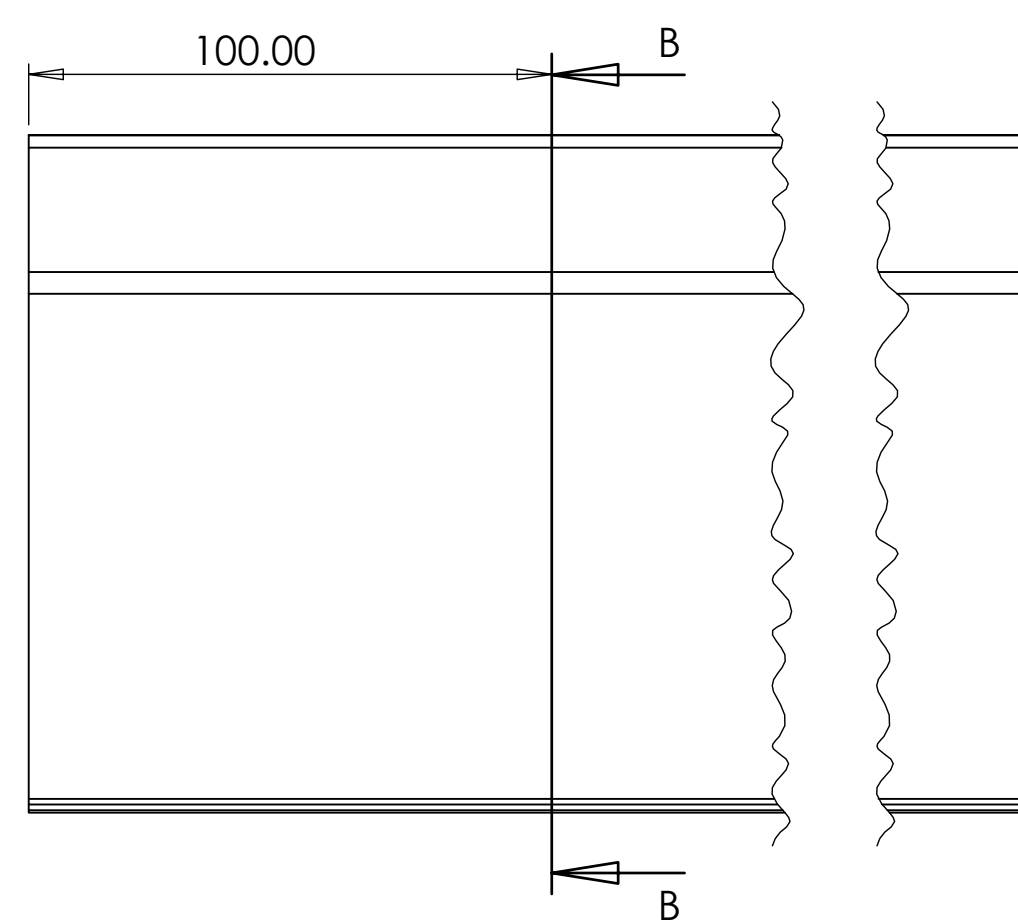

1 2 3 4 5 6

A
B
C
D

A
B
C
D

DO NOT SCALE DRAWING	REVISION - ORIGINAL
TITLE: POSrone - Base Channel - Fixing Points	
PRODUCT CODE: POC-010	
DATE DRAWN: 19/12/22	DRAWN BY: SB
SCALE: 1:1	SHEET 1 OF 1