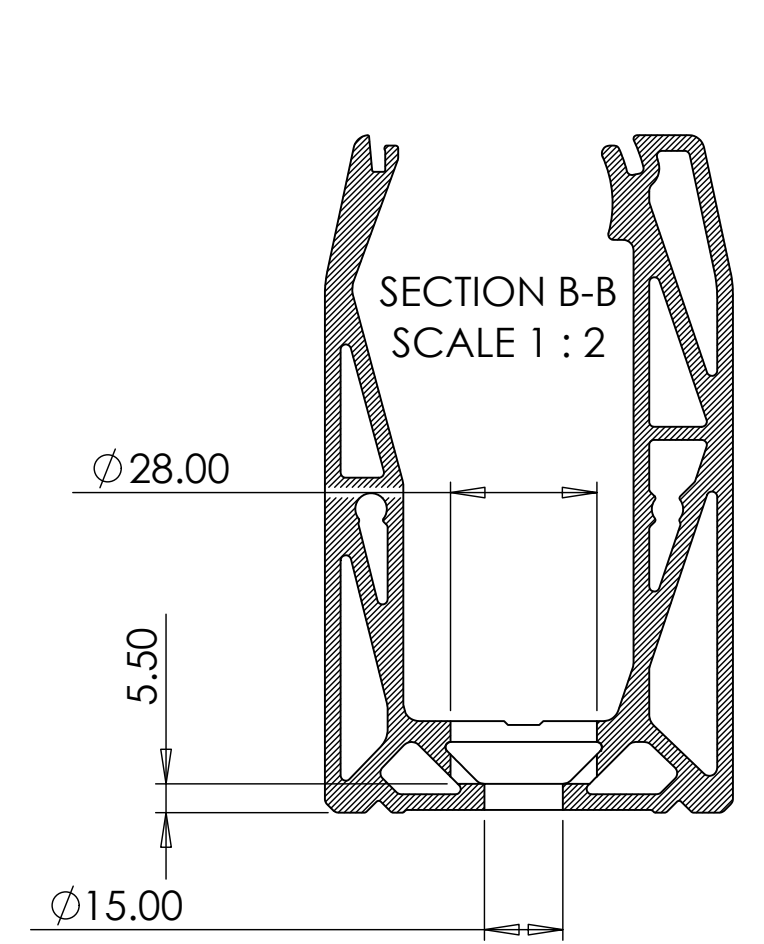

1 2 3 4 5 6

A
B
C
D

A
B
C
D

DO NOT SCALE DRAWING	REVISION - ORIGINAL
TITLE: POSrone - Base Channel - Fixing Points	
PRODUCT CODE: POC-010	
DATE DRAWN: 19/12/22	DRAWN BY: SB
SCALE: 1:1	SHEET 1 OF 1