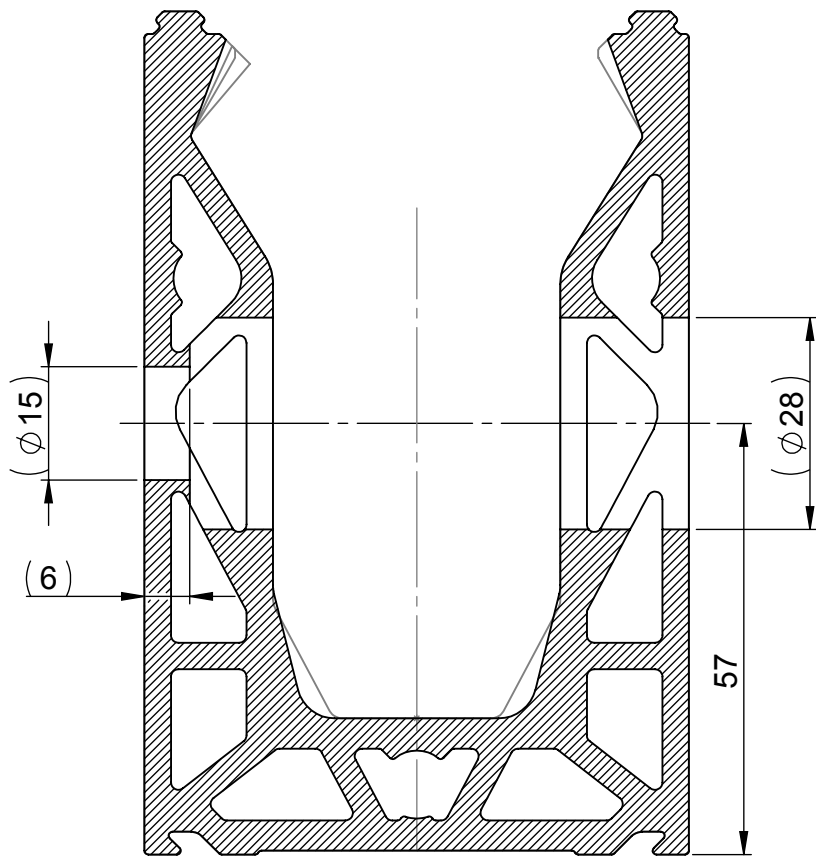

DO NOT SCALE DRAWING	REVISION
Purevista	
TITLE: G2623 Channel Side Drilling	
DWG. NO.	A4
SCALE:1:10	SHEET 2 OF 2

SECTION B-B
SCALE 1 : 1