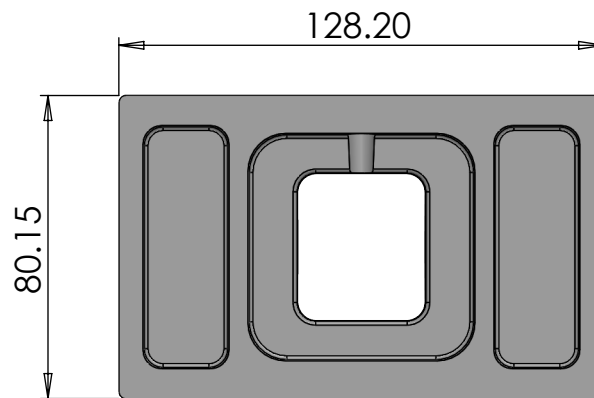

Purevista

TITLE:

Spigot Drain Block

DWG NO.

01-09-21

A4

SCALE:1:2

SHEET 1 OF 1

Black Acetal

SECTION A-A
SCALE 1 : 1