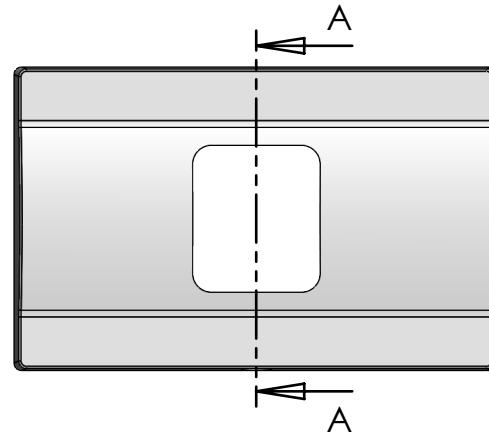

Purevista

TITLE:

Spigot Drain Block

DWG NO.

01-09-21

A4

SCALE:1:2

SHEET 1 OF 1

Black Acetal

SECTION A-A
SCALE 1 : 1