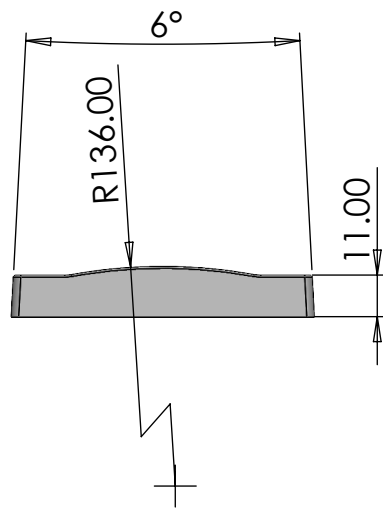

Purevista

TITLE:

Spigot Drain Block

DWG NO.

01-09-21

A4

SCALE:1:2

SHEET 1 OF 1

Black Acetal

SECTION A-A
SCALE 1 : 1