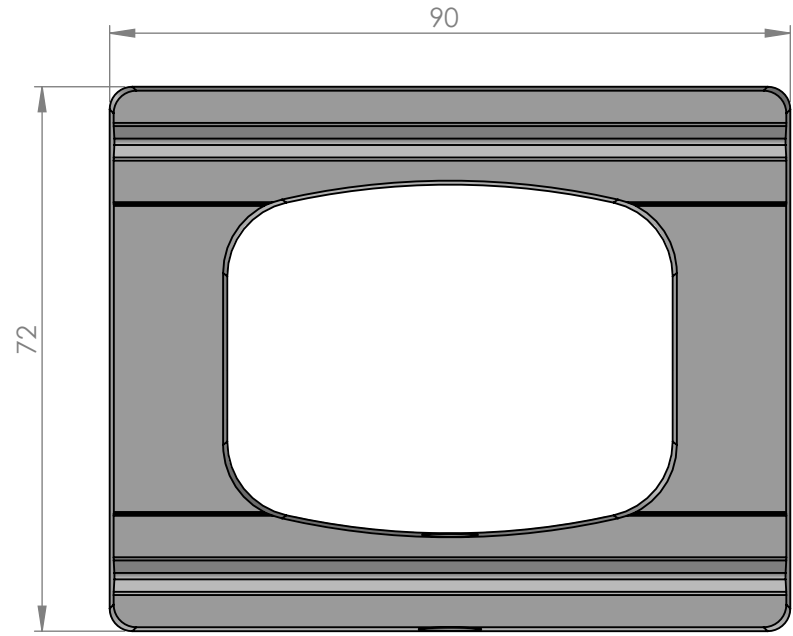

DO NOT SCALE DRAWING		REVISION
Purevista		
TITLE: Posiglaze Plastic Drain Block		
DWG NO.	03-07-18	A4
SCALE:1:2	SHEET 1 OF 2	

Black Acetal

SECTION A-A
SCALE 1 : 1

DO NOT SCALE DRAWING

REVISION

Purevista

TITLE:

Posiglaze Plastic Drain Block

DWG NO.

03-07-18

A4

SCALE:1:1

SHEET 2 OF 2