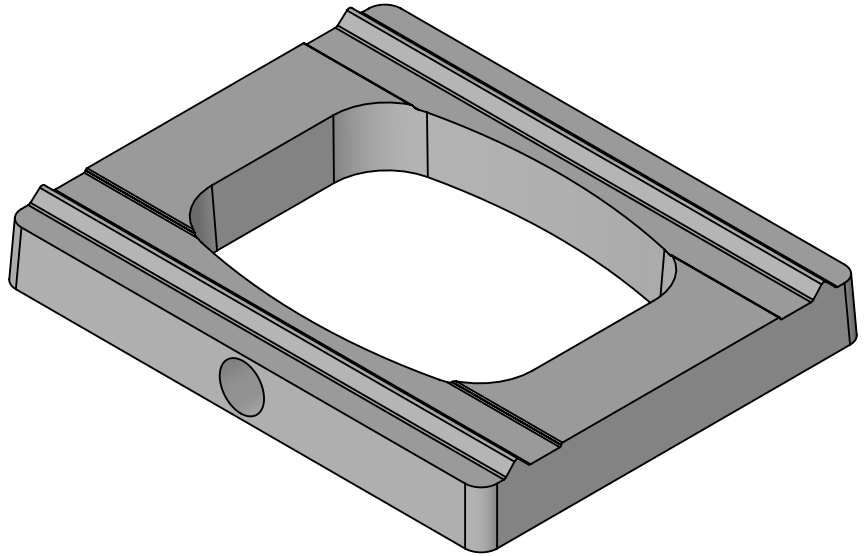

DO NOT SCALE DRAWING		REVISION
Purevista		
TITLE: Posiglaze Plastic Drain Block		
DWG NO.	03-07-18	A4
SCALE:1:2	SHEET 1 OF 2	

Black Acetal

SECTION A-A
SCALE 1 : 1

DO NOT SCALE DRAWING

REVISION

Purevista

TITLE:

Posiglaze Plastic Drain Block

DWG NO.

03-07-18

A4

SCALE:1:1

SHEET 2 OF 2