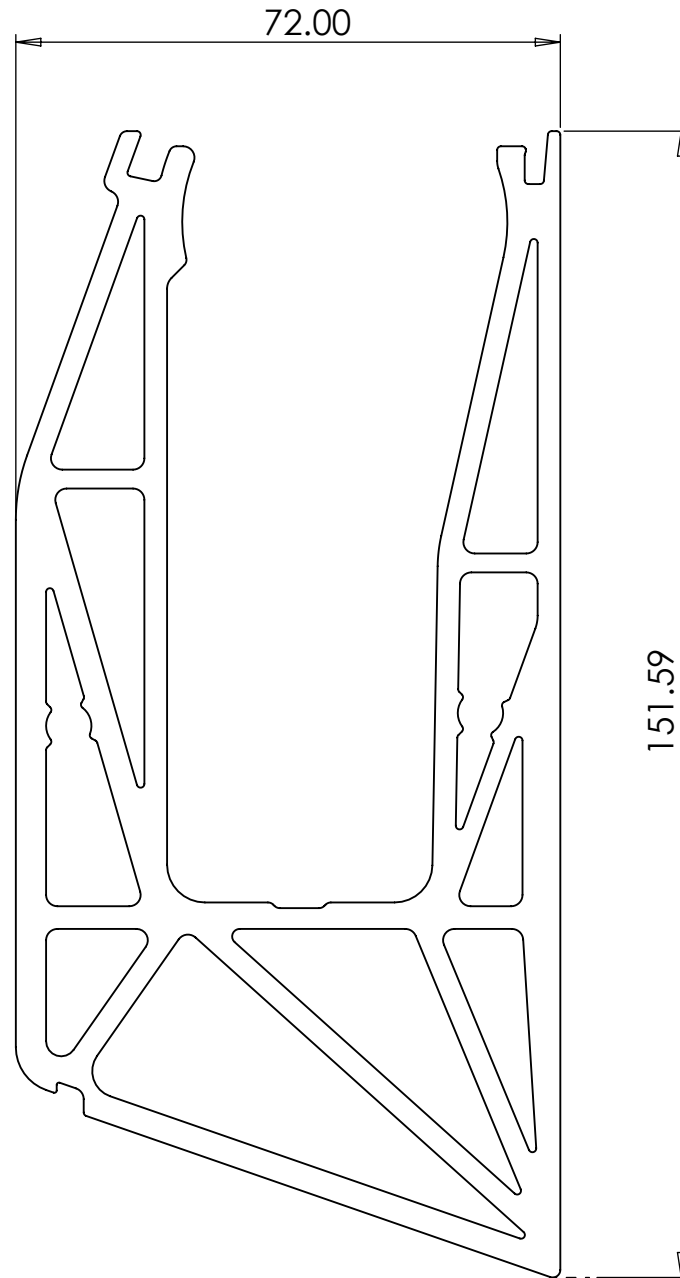

DO NOT SCALE DRAWING	REVISION	
Purevista		
TITLE: R-Lock Side Mount Assembly		
DWG NO.	12-11-19	A4
SCALE:1:20	SHEET 1 OF 2	

DO NOT SCALE DRAWING	REVISION
Purevista	
TITLE: R-Lock Side Mount Channel	
DWG NO.	12-11-19
	A4
SCALE:1:1	SHEET 2 OF 2

Aluminium 6063-T6
Finish as directed