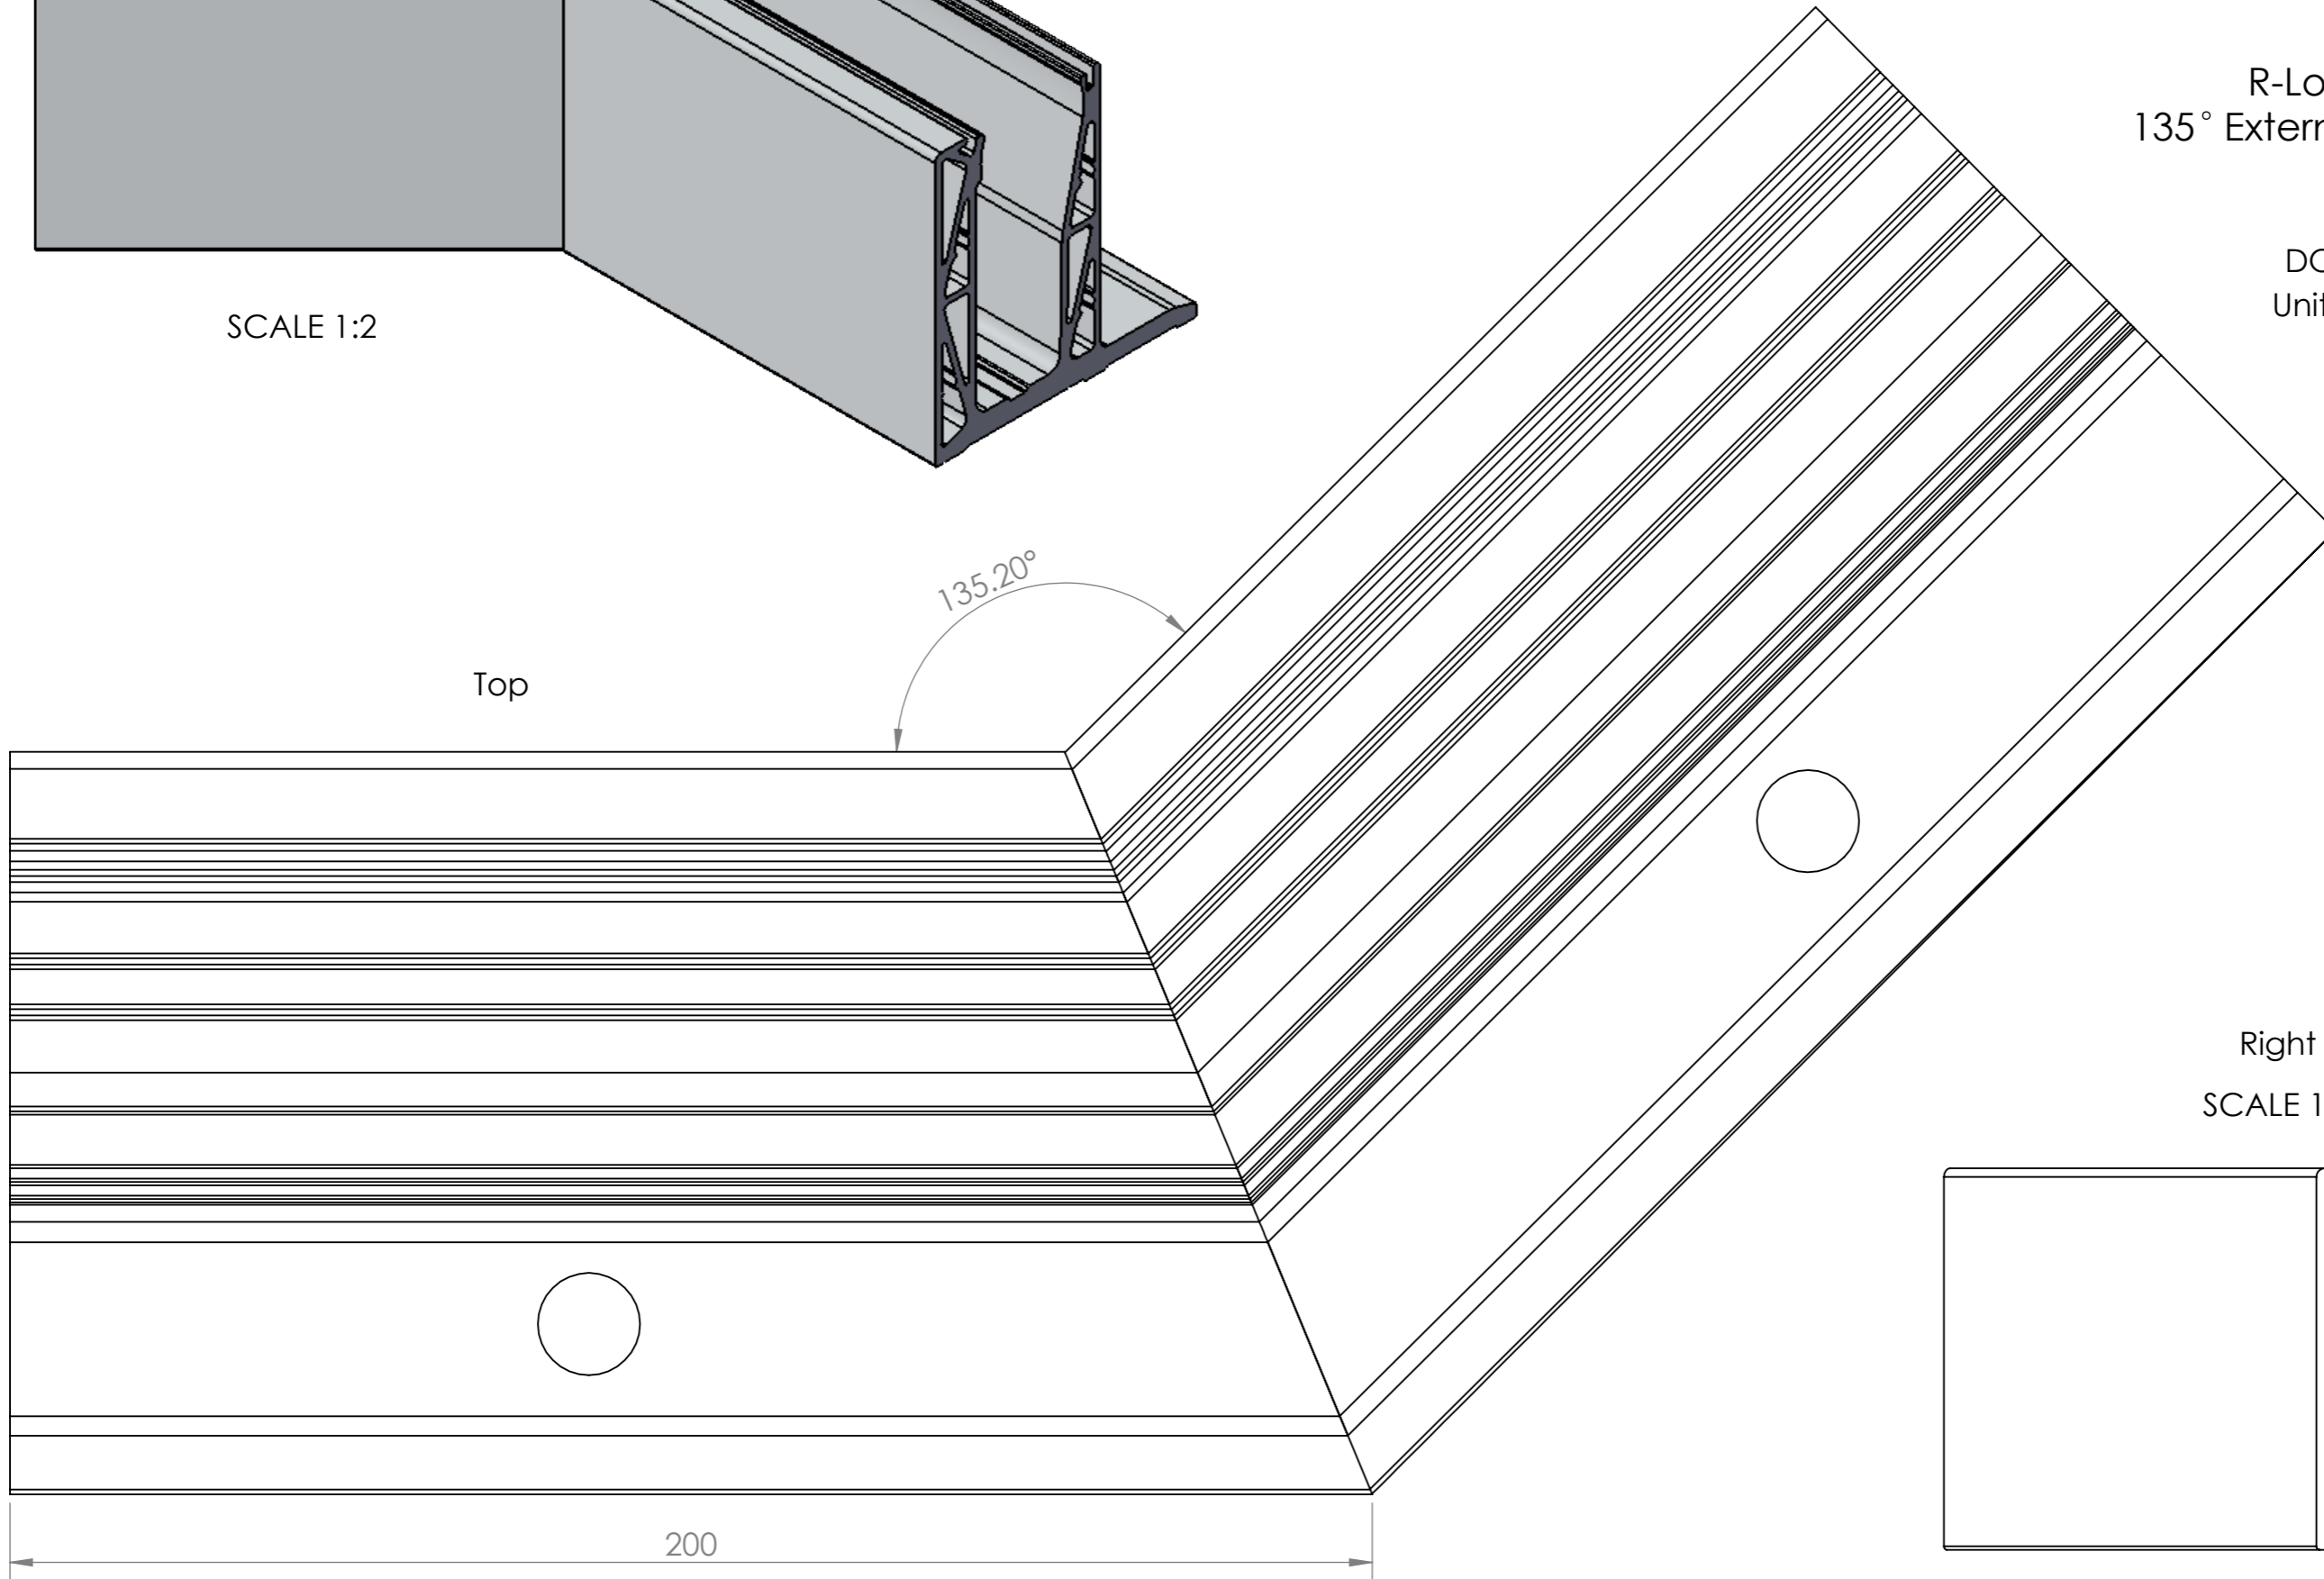

R-Lock Base Mount
90° Internal Corner Section

DO NOT SCALE
Units - Millimetres

Top

Right
SCALE 1:2

SCALE 1:2

R-Lock Side Mount
90° Internal Corner Section
(200mm)

DO NOT SCALE
Units - Millimetres

Top

Right

SCALE 1:2

SCALE 1:2

R-Lock L Mount
90° Internal Corner Section

DO NOT SCALE
Units - Millimetres

R-Lock L Mount
135° External Corner Section

DO NOT SCALE
Units - Millimetres

SCALE 1:2

Top

135.20°

200

Right
SCALE 1:2

R-Lock L Mount
135° Internal Corner Section

DO NOT SCALE
Units - Millimetres

SCALE 1:2

Top

135°

200

Right
SCALE 1:2