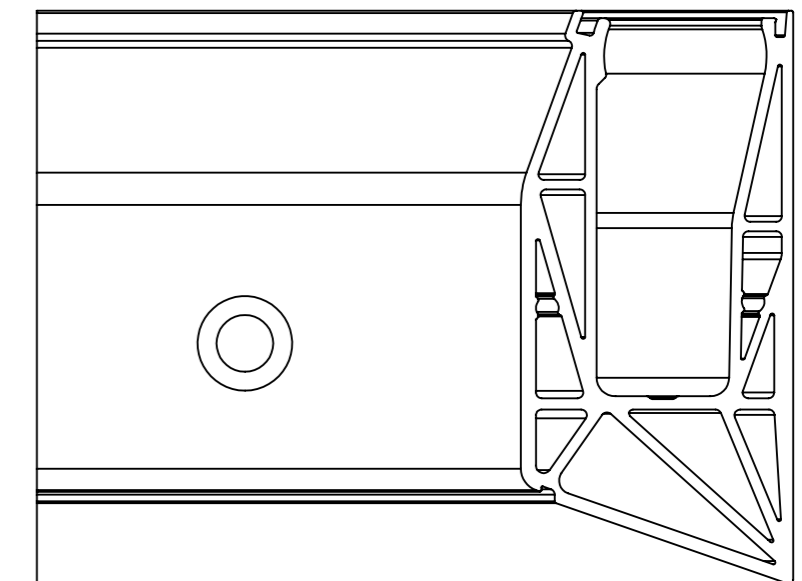

R-Lock Base Mount
90° Internal Corner Section

DO NOT SCALE
Units - Millimetres

Top

Right
SCALE 1:2

SCALE 1:2

R-Lock Side Mount
90° Internal Corner Section
(200mm)

DO NOT SCALE
Units - Millimetres

Top

R-Lock Side Mount
135° Internal Corner Section

DO NOT SCALE
Units - Millimetres

Top

135°

SCALE 1:2

Right
SCALE 1:2

R-Lock Base Mount
90° External Corner Section

DO NOT SCALE
Units - Millimetres

Right
SCALE 1:2

R-Lock Side Mount
90° External Corner Section

DO NOT SCALE
Units - Millimetres

Right
SCALE 1:2

SCALE 1:2

R-Lock Base Mount
135° External Corner Section

DO NOT SCALE
Units - Millimetres

SCALE 1:2

Top

135°

Right
SCALE 1:2

200

R-Lock Side Mount
135° External Corner Section

DO NOT SCALE
Units - Millimetres

SCALE 1:2

Top