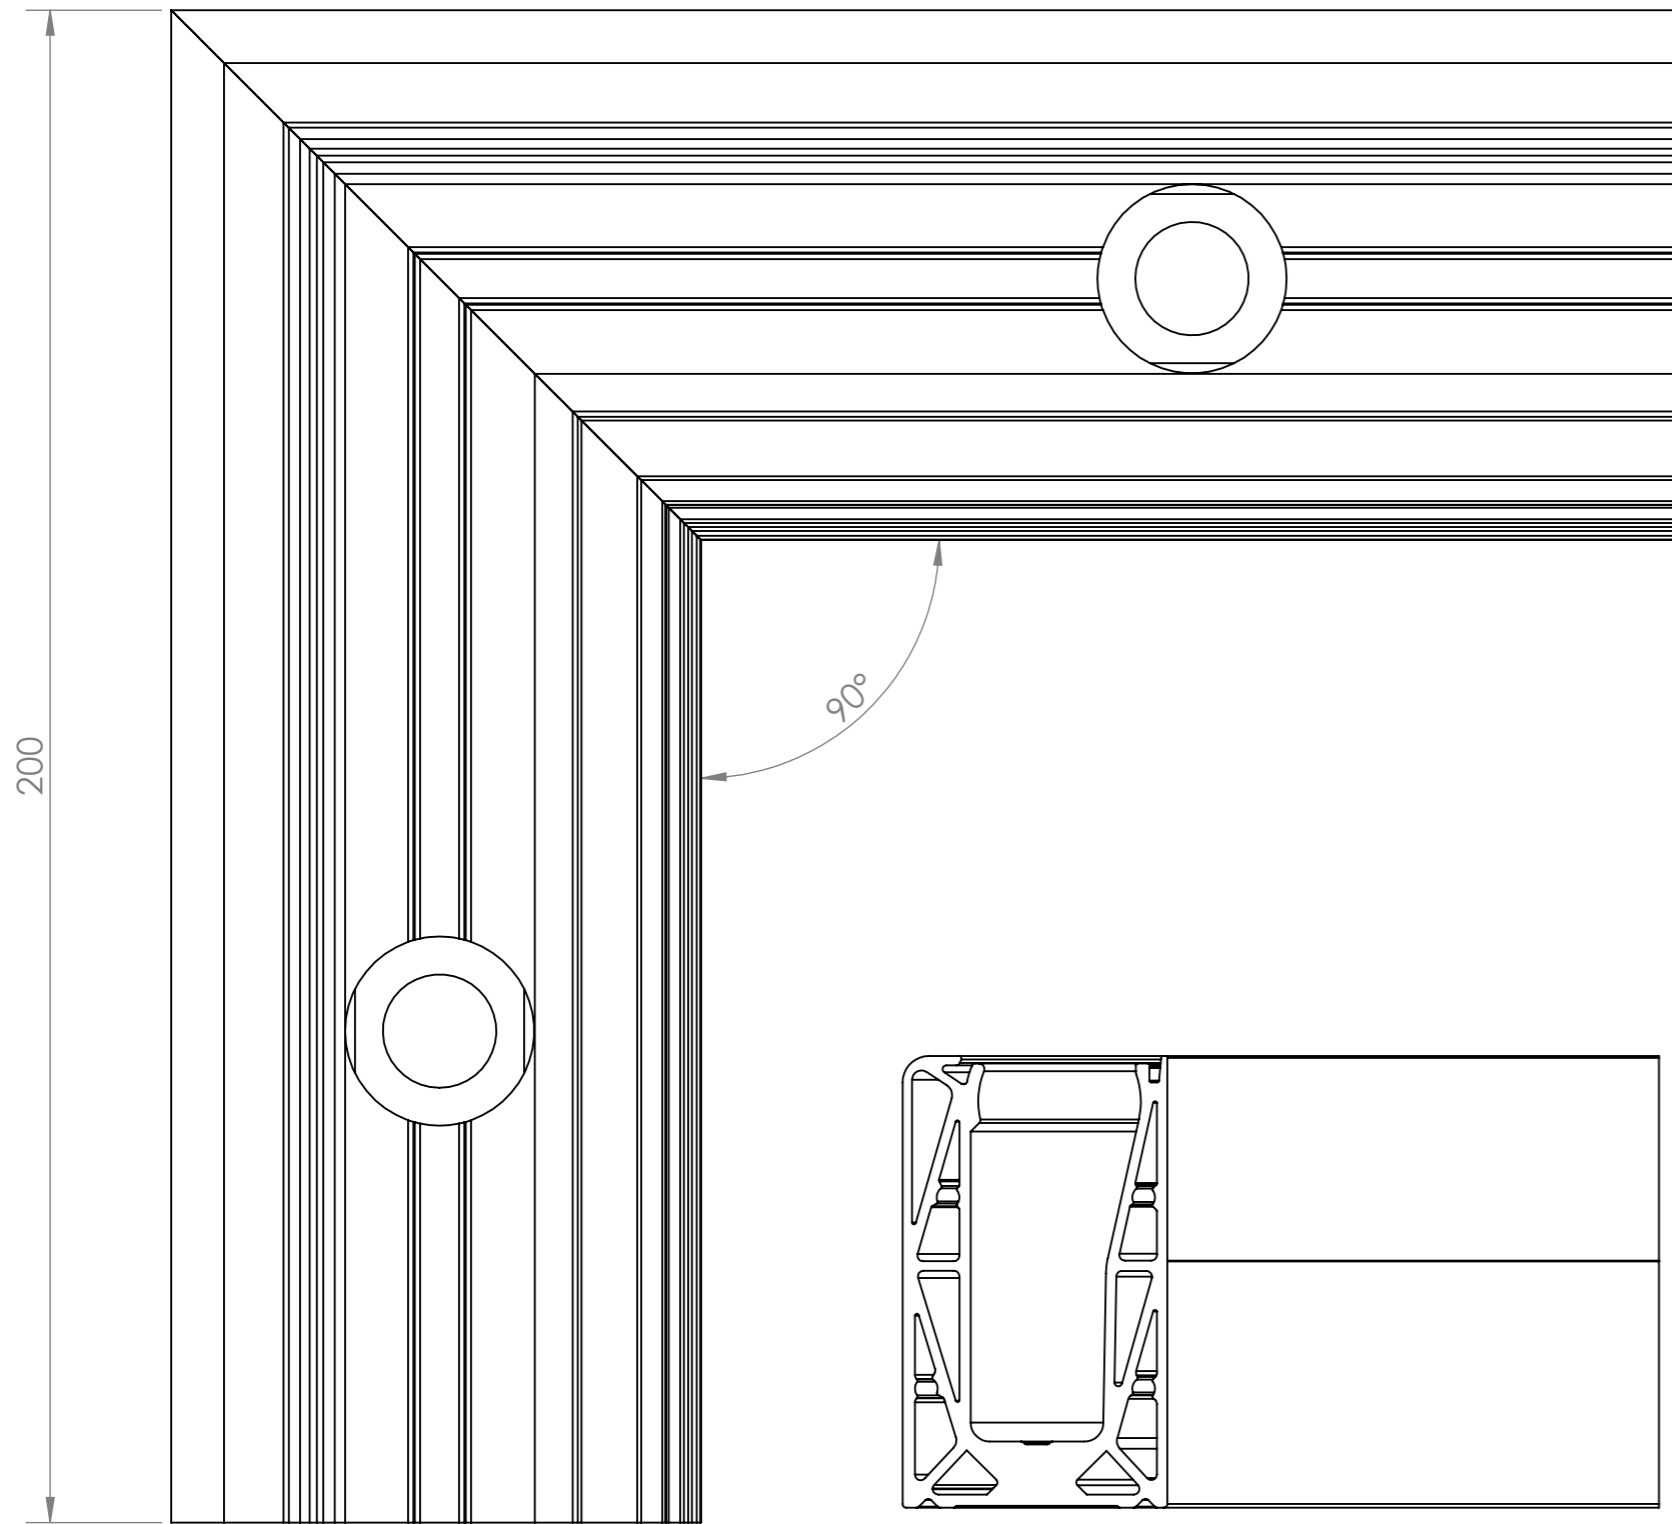

R-Lock Base Mount
90° Internal Corner Section

DO NOT SCALE
Units - Millimetres

Top

Right
SCALE 1:2