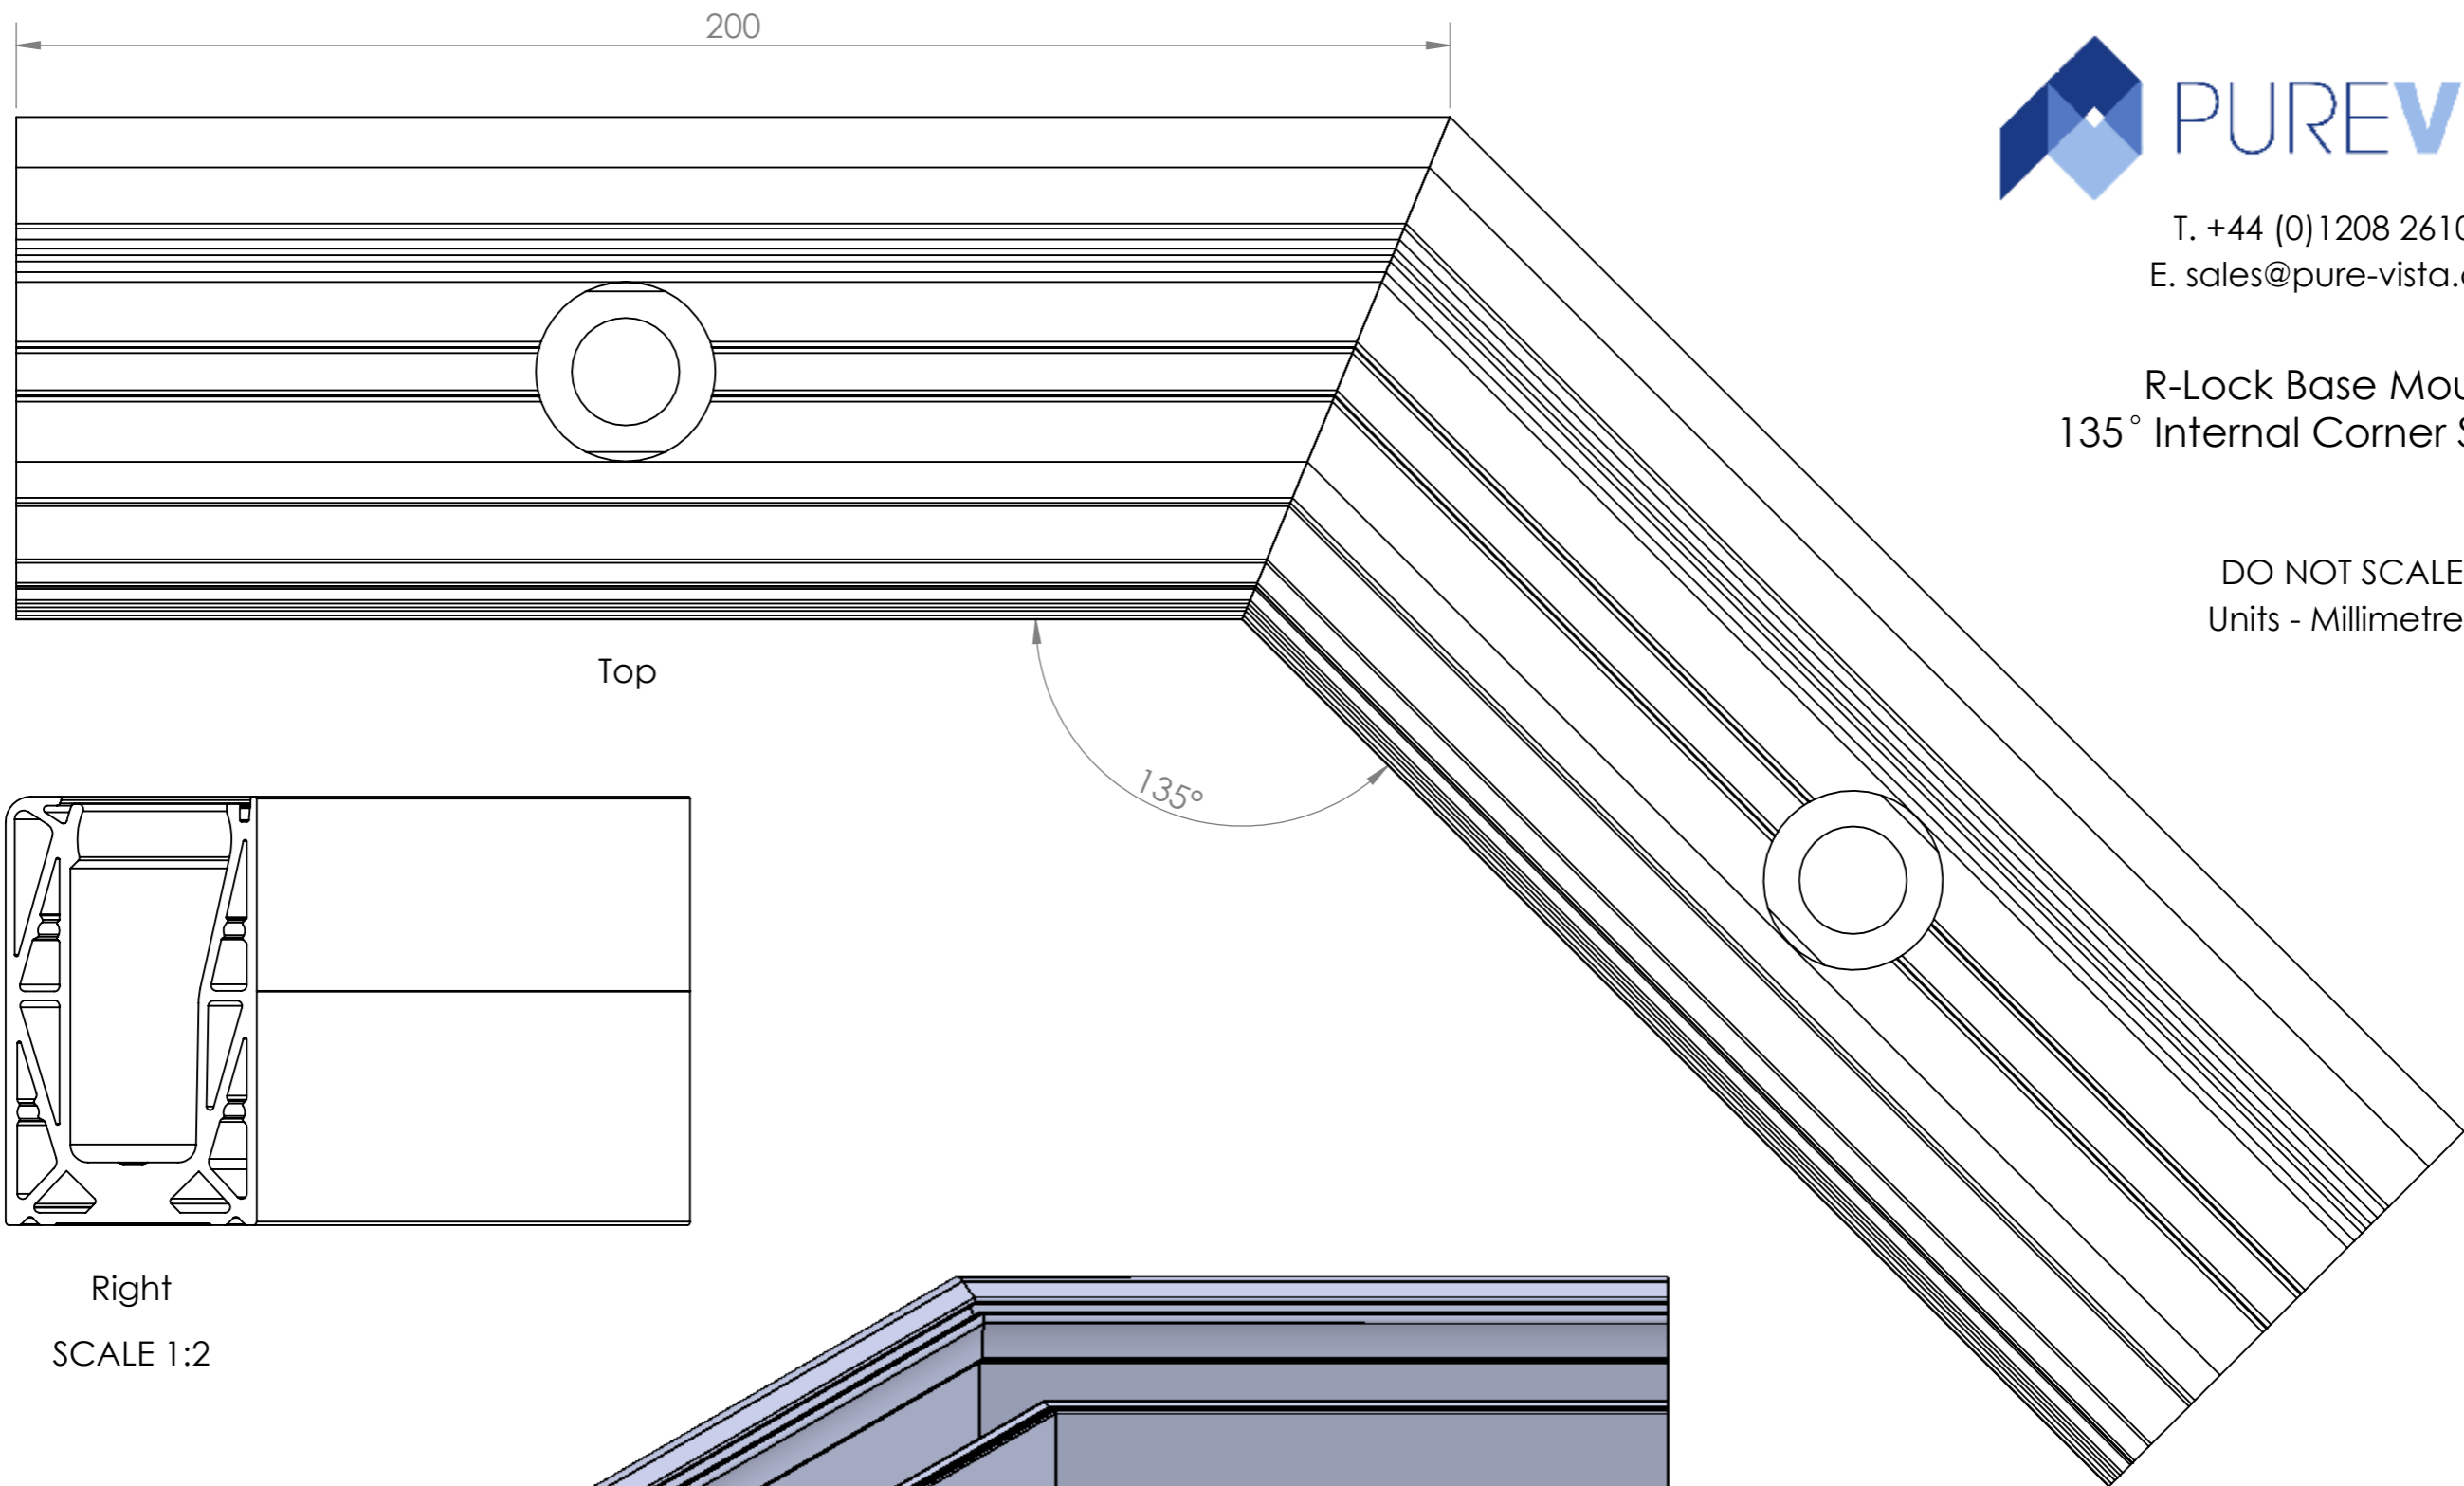

R-Lock Base Mount
90° Internal Corner Section

DO NOT SCALE
Units - Millimetres

Top

Right
SCALE 1:2

SCALE 1:2

R-Lock Side Mount
90° Internal Corner Section
(200mm)

DO NOT SCALE
Units - Millimetres

Top

Right
SCALE 1:2

SCALE 1:2

R-Lock Base Mount
135° Internal Corner Section

DO NOT SCALE
Units - Millimetres

Top

135°

Right
SCALE 1:2

SCALE 1:2

R-Lock Side Mount
135° Internal Corner Section

DO NOT SCALE
Units - Millimetres

Top

135°

SCALE 1:2

Right
SCALE 1:2

R-Lock Base Mount
90° External Corner Section

DO NOT SCALE
Units - Millimetres

Top

135°

Right
SCALE 1:2

200

R-Lock Side Mount
135° External Corner Section

DO NOT SCALE
Units - Millimetres

SCALE 1:2

Top