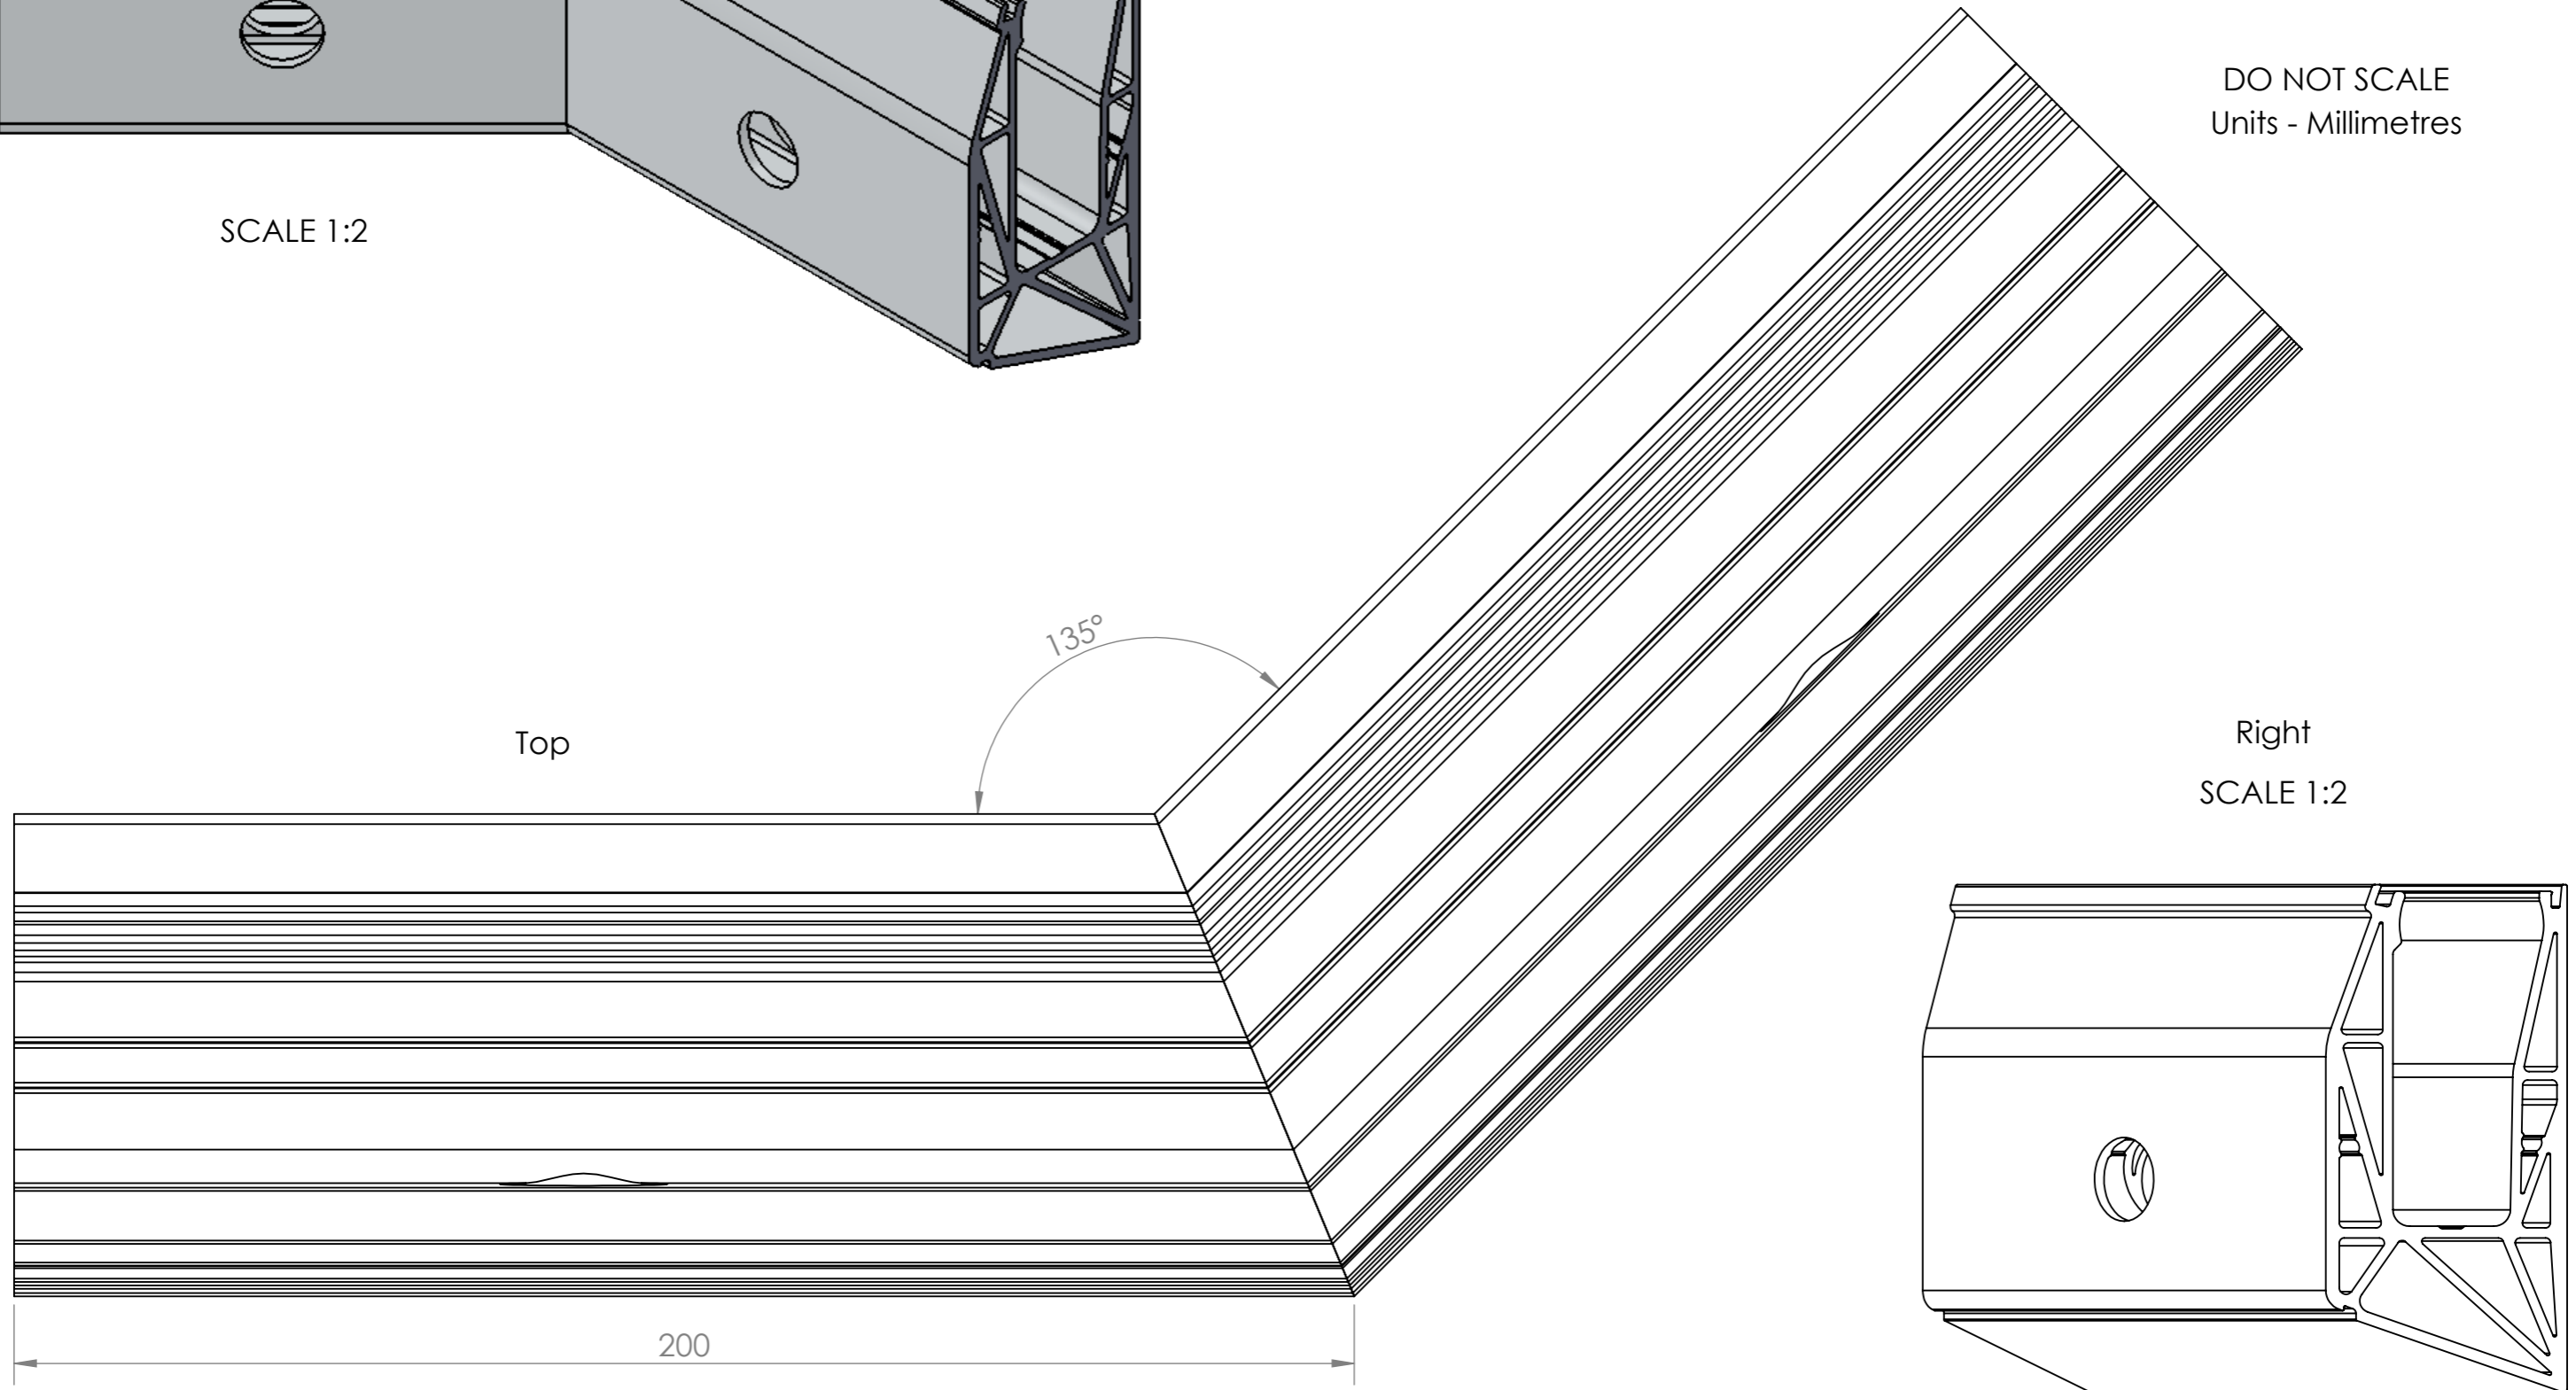

R-Lock Base Mount
90° Internal Corner Section

DO NOT SCALE
Units - Millimetres

Top

Right
SCALE 1:2

SCALE 1:2

R-Lock Side Mount
90° Internal Corner Section
(200mm)

DO NOT SCALE
Units - Millimetres

Top

Top

135°

Right
SCALE 1:2

200

R-Lock Side Mount
135° External Corner Section

DO NOT SCALE
Units - Millimetres

SCALE 1:2

Top

135°

Right
SCALE 1:2

200

T. +44 (0)1208 261040
E. sales@pure-vista.com

R-Lock L Mount
90° External Corner Section

DO NOT SCALE
Units - Millimetres

Top

90°

Right

SCALE 1:2

SCALE 1:2

R-Lock L Mount
90° Internal Corner Section

DO NOT SCALE
Units - Millimetres

R-Lock L Mount
135° External Corner Section

DO NOT SCALE
Units - Millimetres

SCALE 1:2