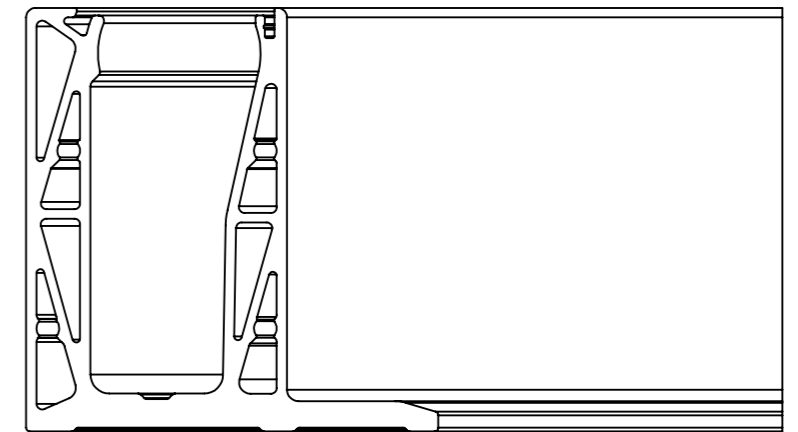

Right

SCALE 1:2

SCALE 1:2

R-Lock L Mount
90° Internal Corner Section

DO NOT SCALE
Units - Millimetres

R-Lock L Mount
135° External Corner Section

DO NOT SCALE
Units - Millimetres

SCALE 1:2