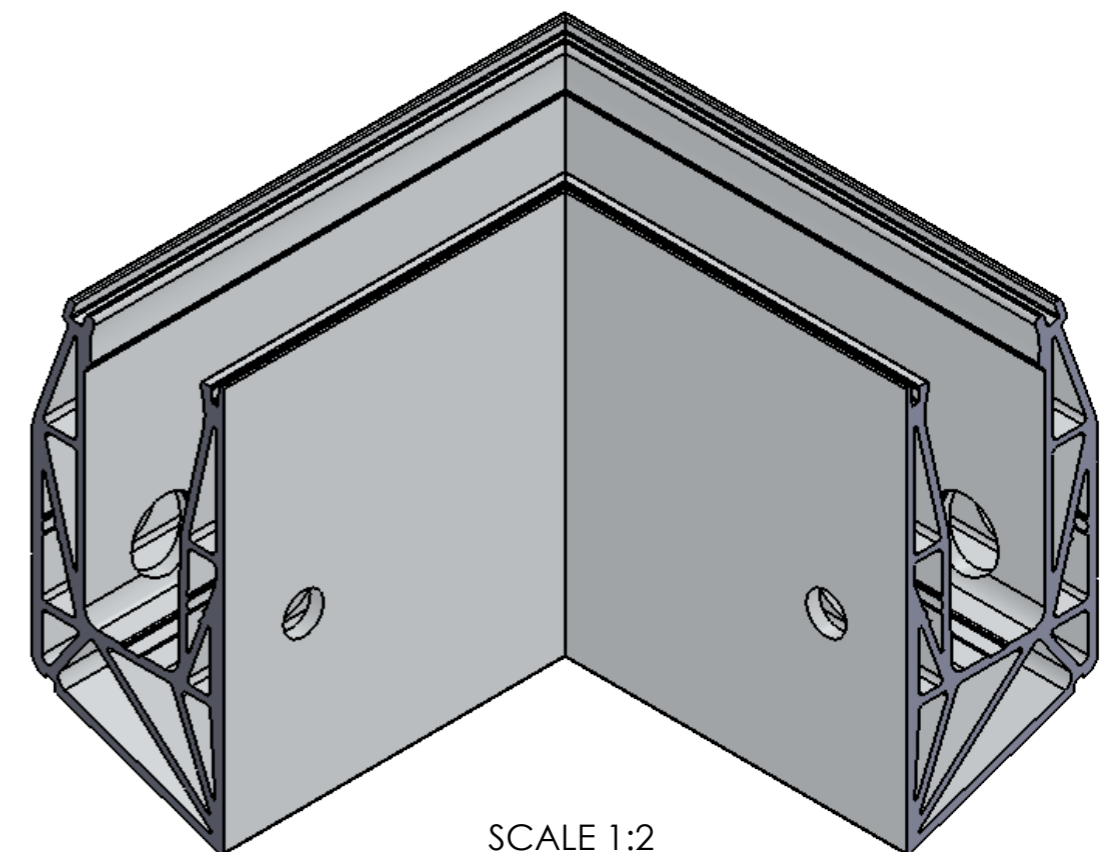

R-Lock Side Mount
90° Internal Corner Section
(200mm)

DO NOT SCALE
Units - Millimetres

SCALE 1:2