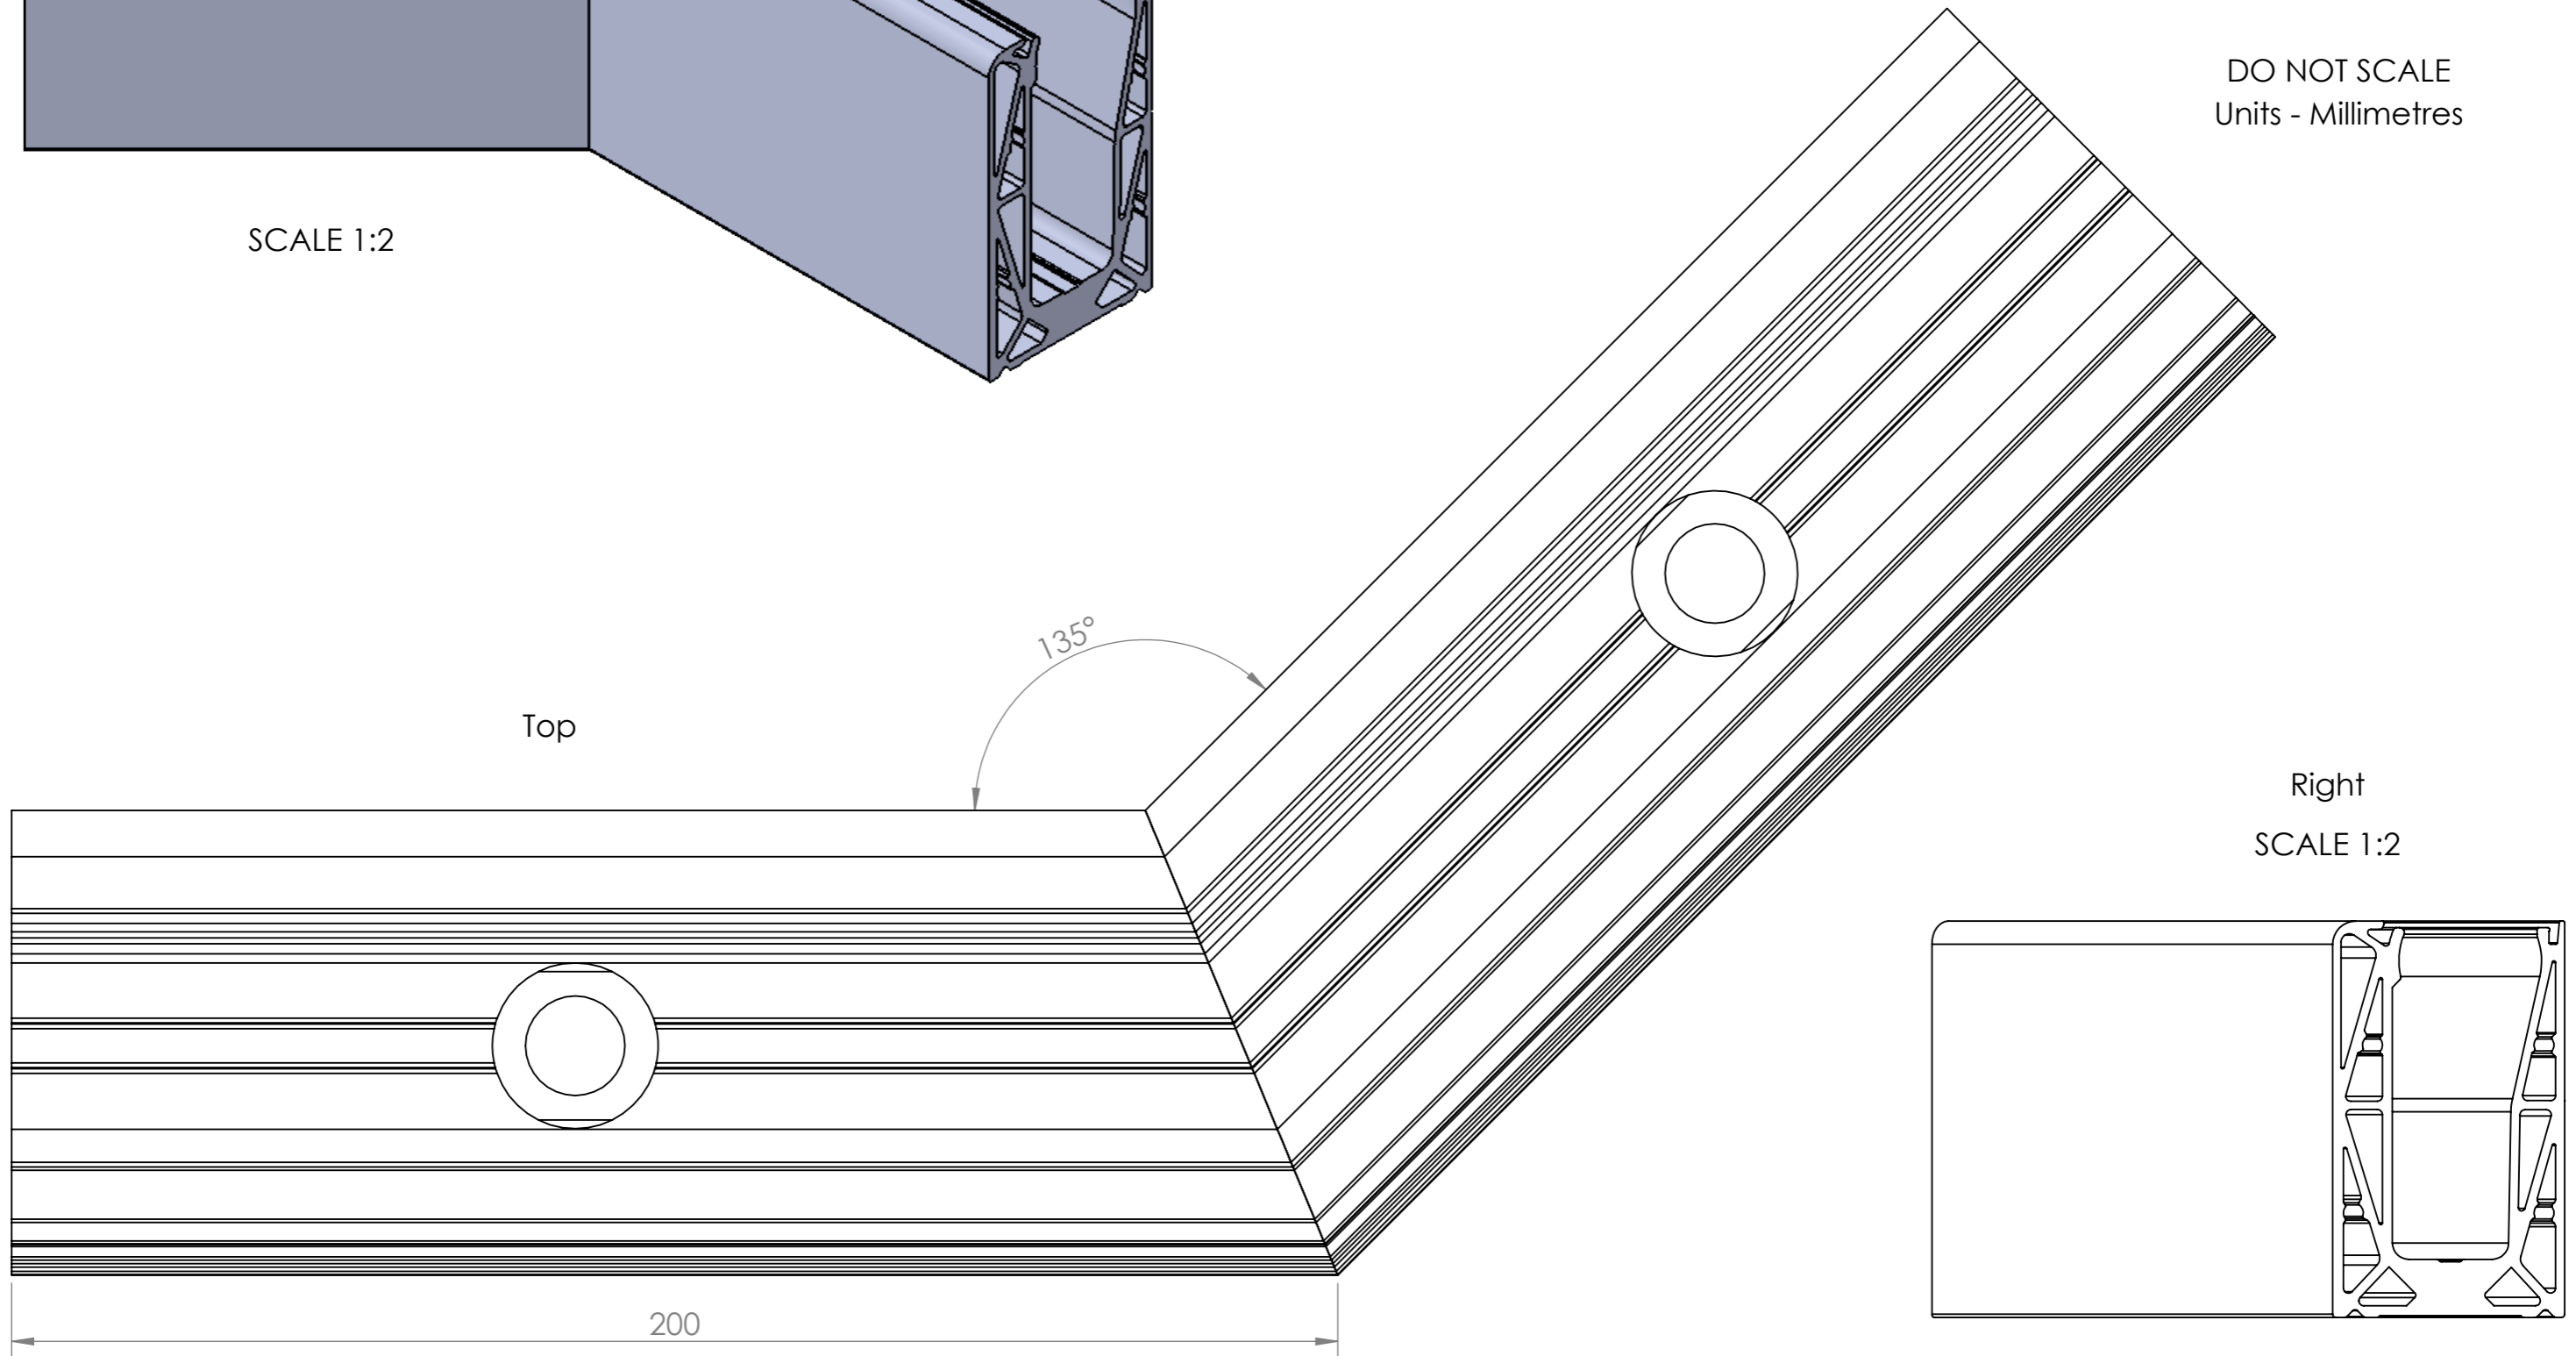

Top

135°

Right
SCALE 1:2

200