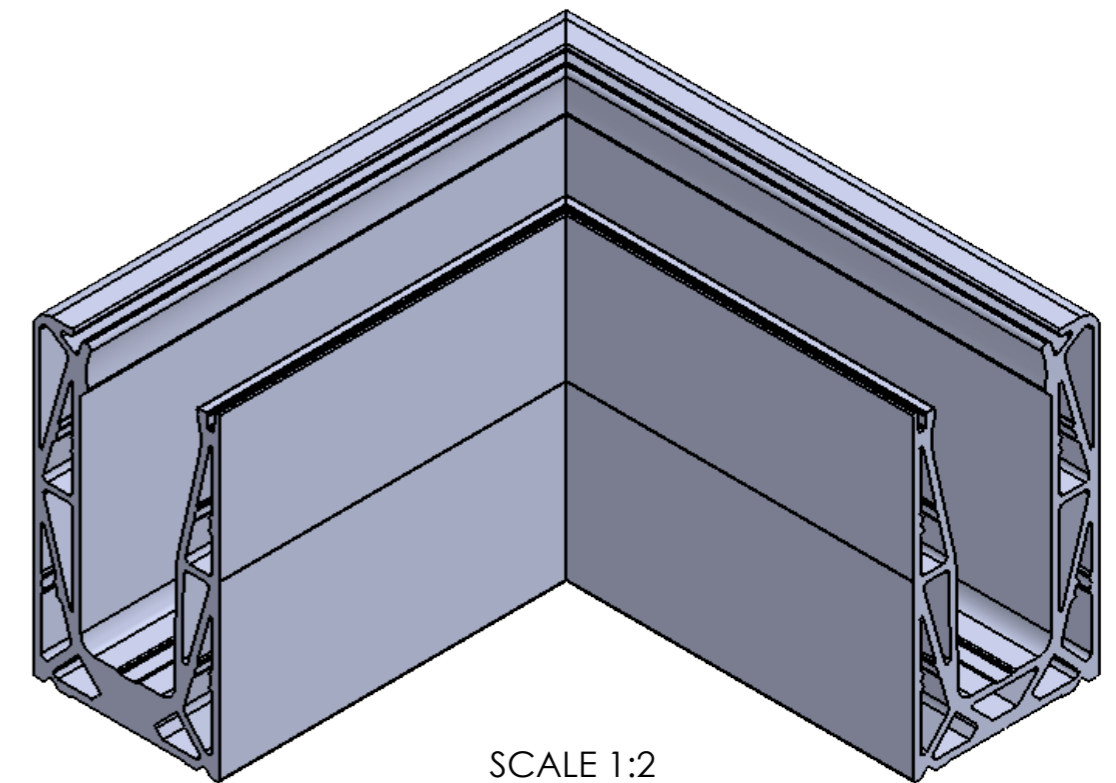

R-Lock Base Mount
90° Internal Corner Section

DO NOT SCALE
Units - Millimetres

SCALE 1:2