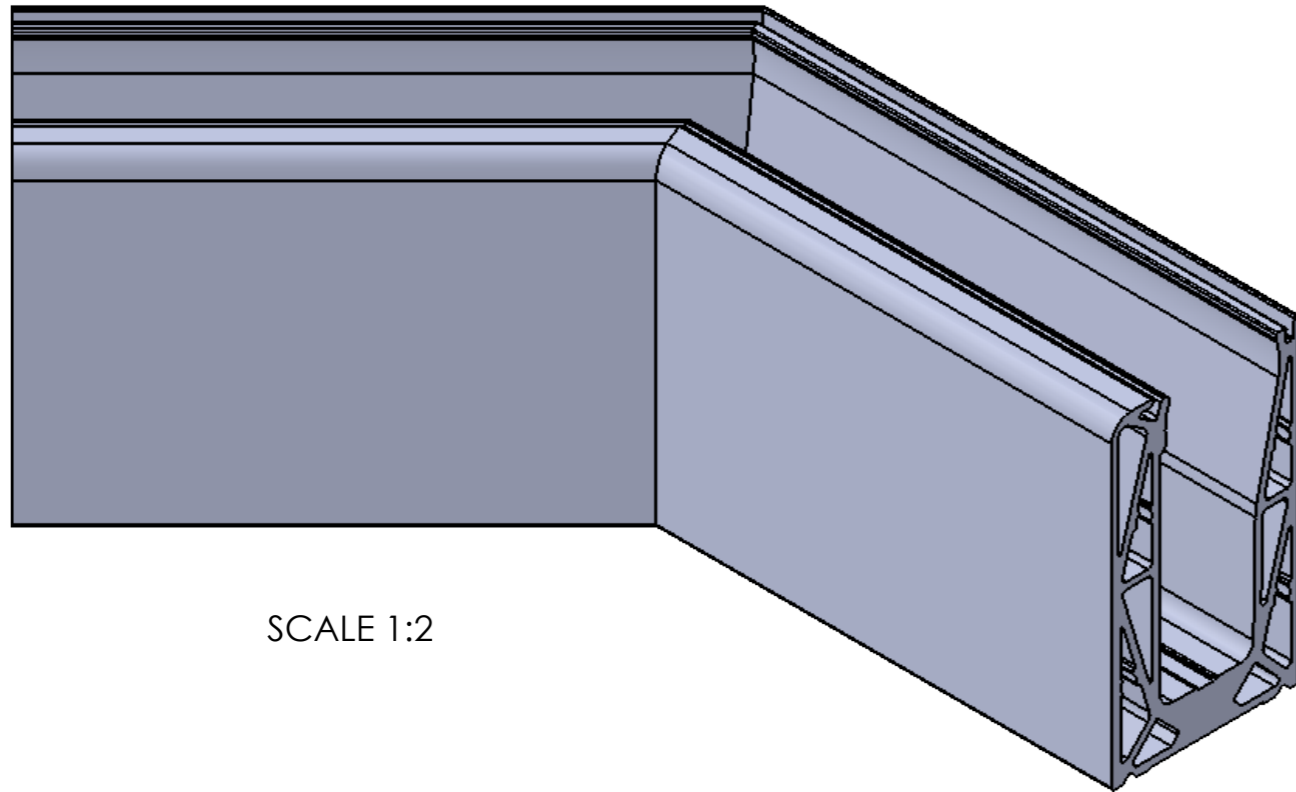

Right
SCALE 1:2

R-Lock Side Mount
90° External Corner Section

DO NOT SCALE
Units - Millimetres

Right
SCALE 1:2

SCALE 1:2

R-Lock Base Mount
135° External Corner Section

DO NOT SCALE
Units - Millimetres

SCALE 1:2

Top

135°

Right
SCALE 1:2

200

R-Lock Side Mount
135° External Corner Section

DO NOT SCALE
Units - Millimetres

SCALE 1:2

Top