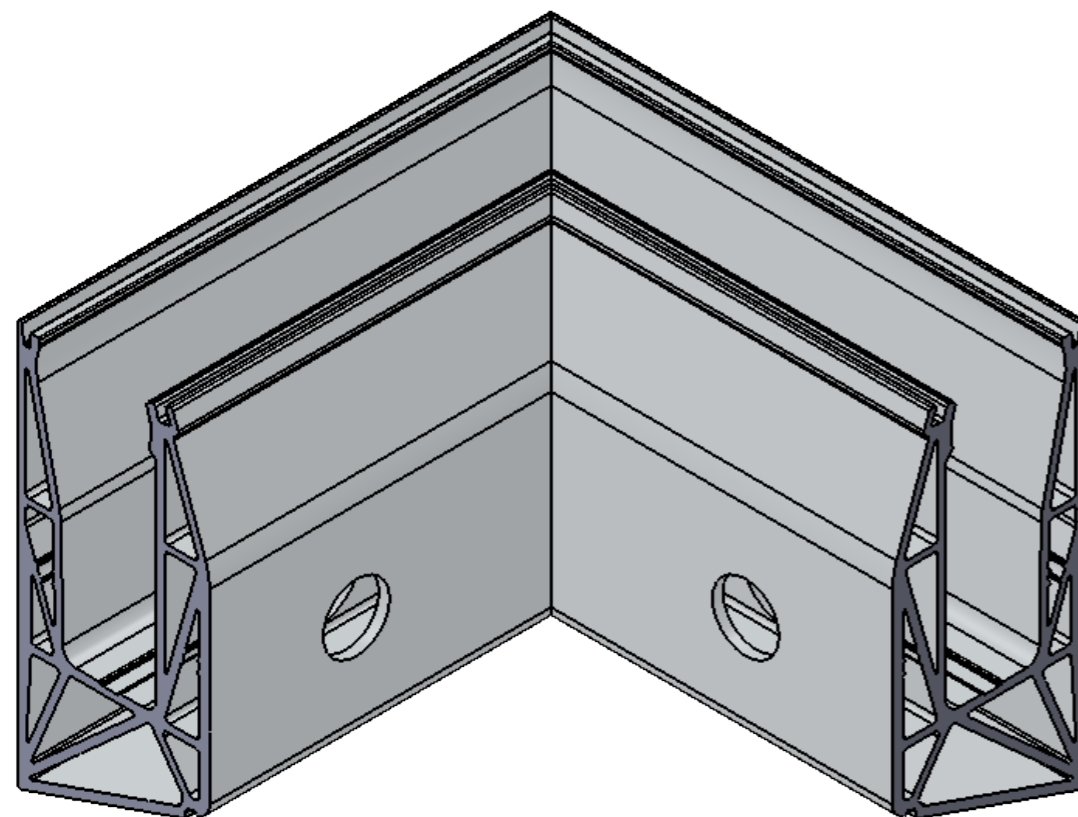

R-Lock Base Mount
90° Internal Corner Section

DO NOT SCALE
Units - Millimetres

Top

Right
SCALE 1:2

SCALE 1:2

R-Lock Side Mount
90° Internal Corner Section
(200mm)

DO NOT SCALE
Units - Millimetres

Top

R-Lock Side Mount
135° Internal Corner Section

DO NOT SCALE
Units - Millimetres

Top

135°

SCALE 1:2

Right
SCALE 1:2

R-Lock Base Mount
90° External Corner Section

DO NOT SCALE
Units - Millimetres

Right
SCALE 1:2

R-Lock Side Mount
90° External Corner Section

DO NOT SCALE
Units - Millimetres

Right
SCALE 1:2

SCALE 1:2

R-Lock Base Mount
135° External Corner Section

DO NOT SCALE
Units - Millimetres

SCALE 1:2

Top

135°

Right
SCALE 1:2

200

R-Lock Side Mount
135° External Corner Section

DO NOT SCALE
Units - Millimetres

SCALE 1:2

Top