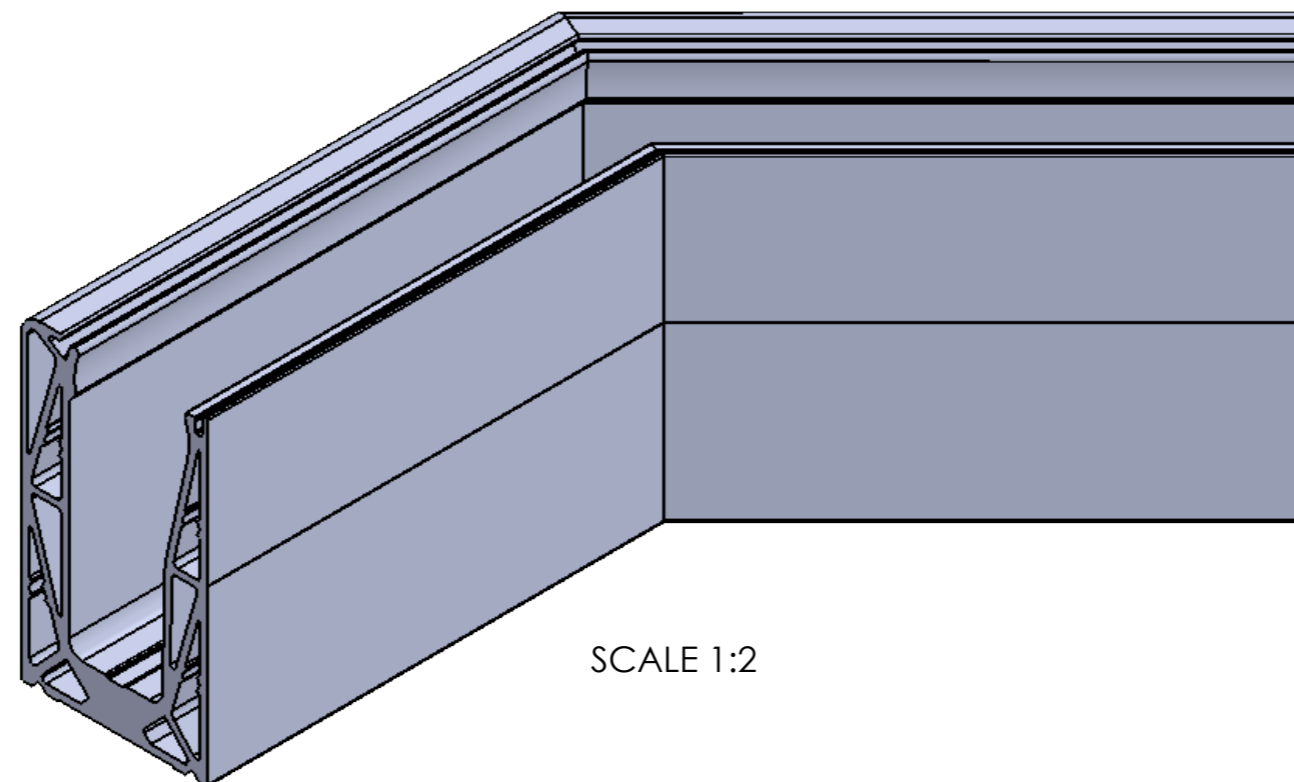

R-Lock Base Mount
135° Internal Corner Section

DO NOT SCALE
Units - Millimetres

135°

SCALE 1:2