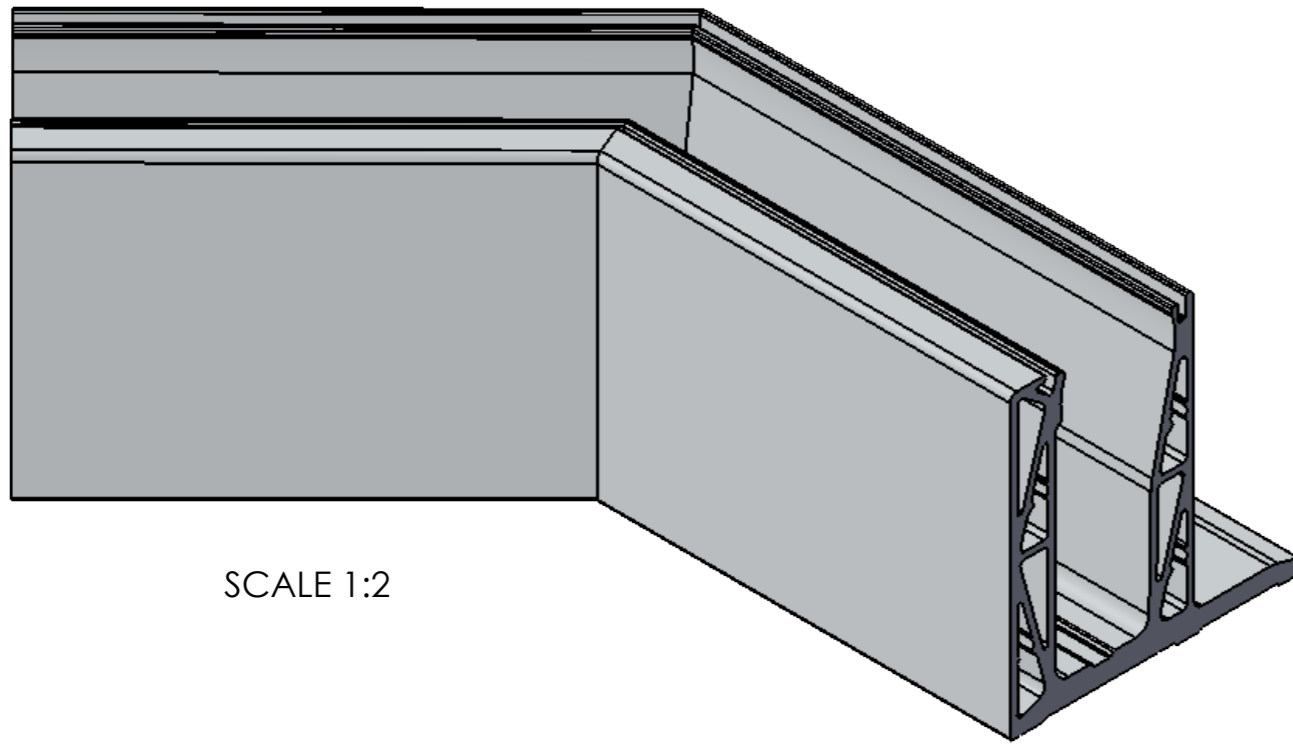

Right

SCALE 1:2

SCALE 1:2

R-Lock L Mount
90° Internal Corner Section

DO NOT SCALE
Units - Millimetres

R-Lock L Mount
135° External Corner Section

DO NOT SCALE
Units - Millimetres

SCALE 1:2