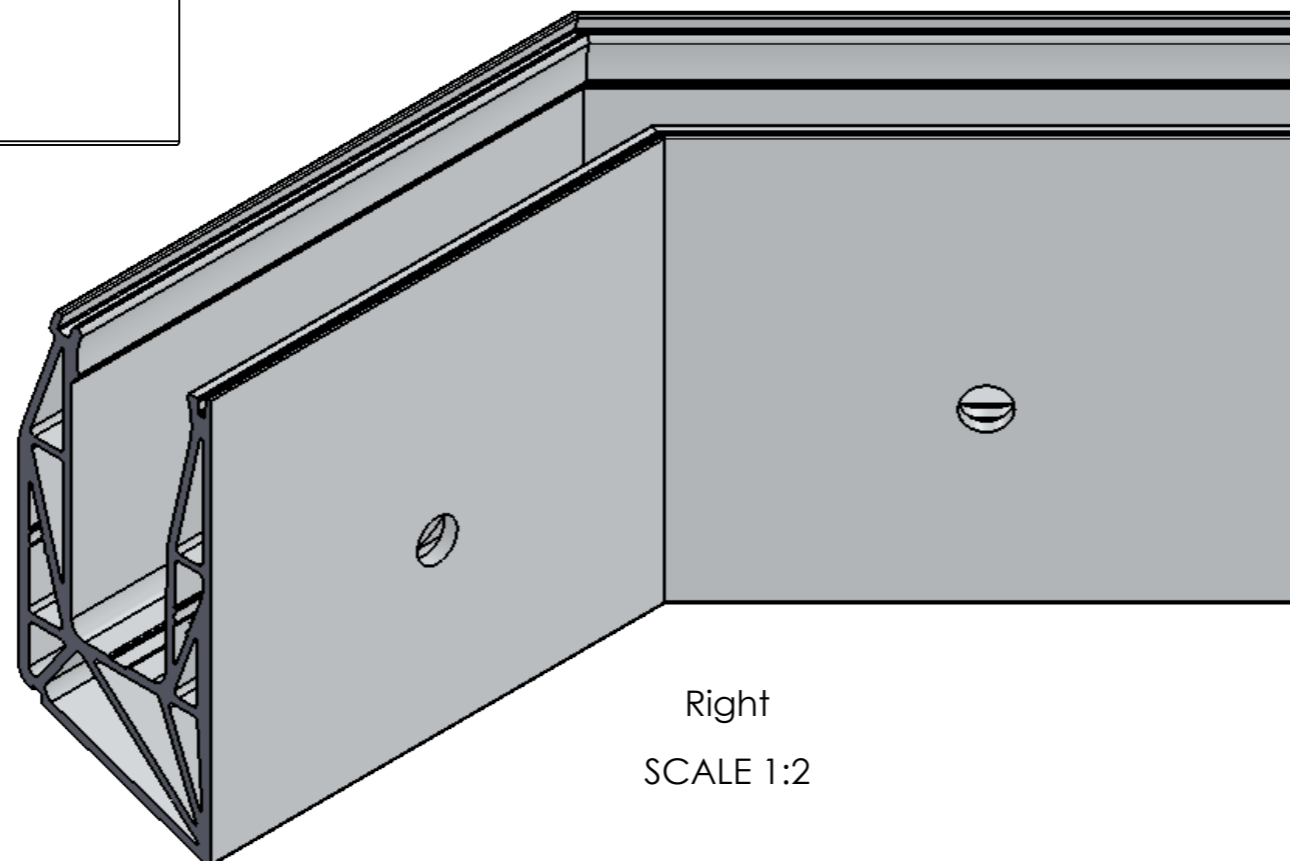

R-Lock Base Mount
90° Internal Corner Section

DO NOT SCALE
Units - Millimetres

Top

Right
SCALE 1:2

SCALE 1:2

R-Lock Side Mount
90° Internal Corner Section
(200mm)

DO NOT SCALE
Units - Millimetres

Top

R-Lock Side Mount
135° Internal Corner Section

DO NOT SCALE
Units - Millimetres

Top

135°

SCALE 1:2

Right
SCALE 1:2

R-Lock Base Mount
90° External Corner Section

DO NOT SCALE
Units - Millimetres

Right
SCALE 1:2

R-Lock Side Mount
90° External Corner Section

DO NOT SCALE
Units - Millimetres

Right
SCALE 1:2

SCALE 1:2

R-Lock Base Mount
135° External Corner Section

DO NOT SCALE
Units - Millimetres

SCALE 1:2

Top

135°

Right
SCALE 1:2

200

R-Lock Side Mount
135° External Corner Section

DO NOT SCALE
Units - Millimetres

SCALE 1:2

Top