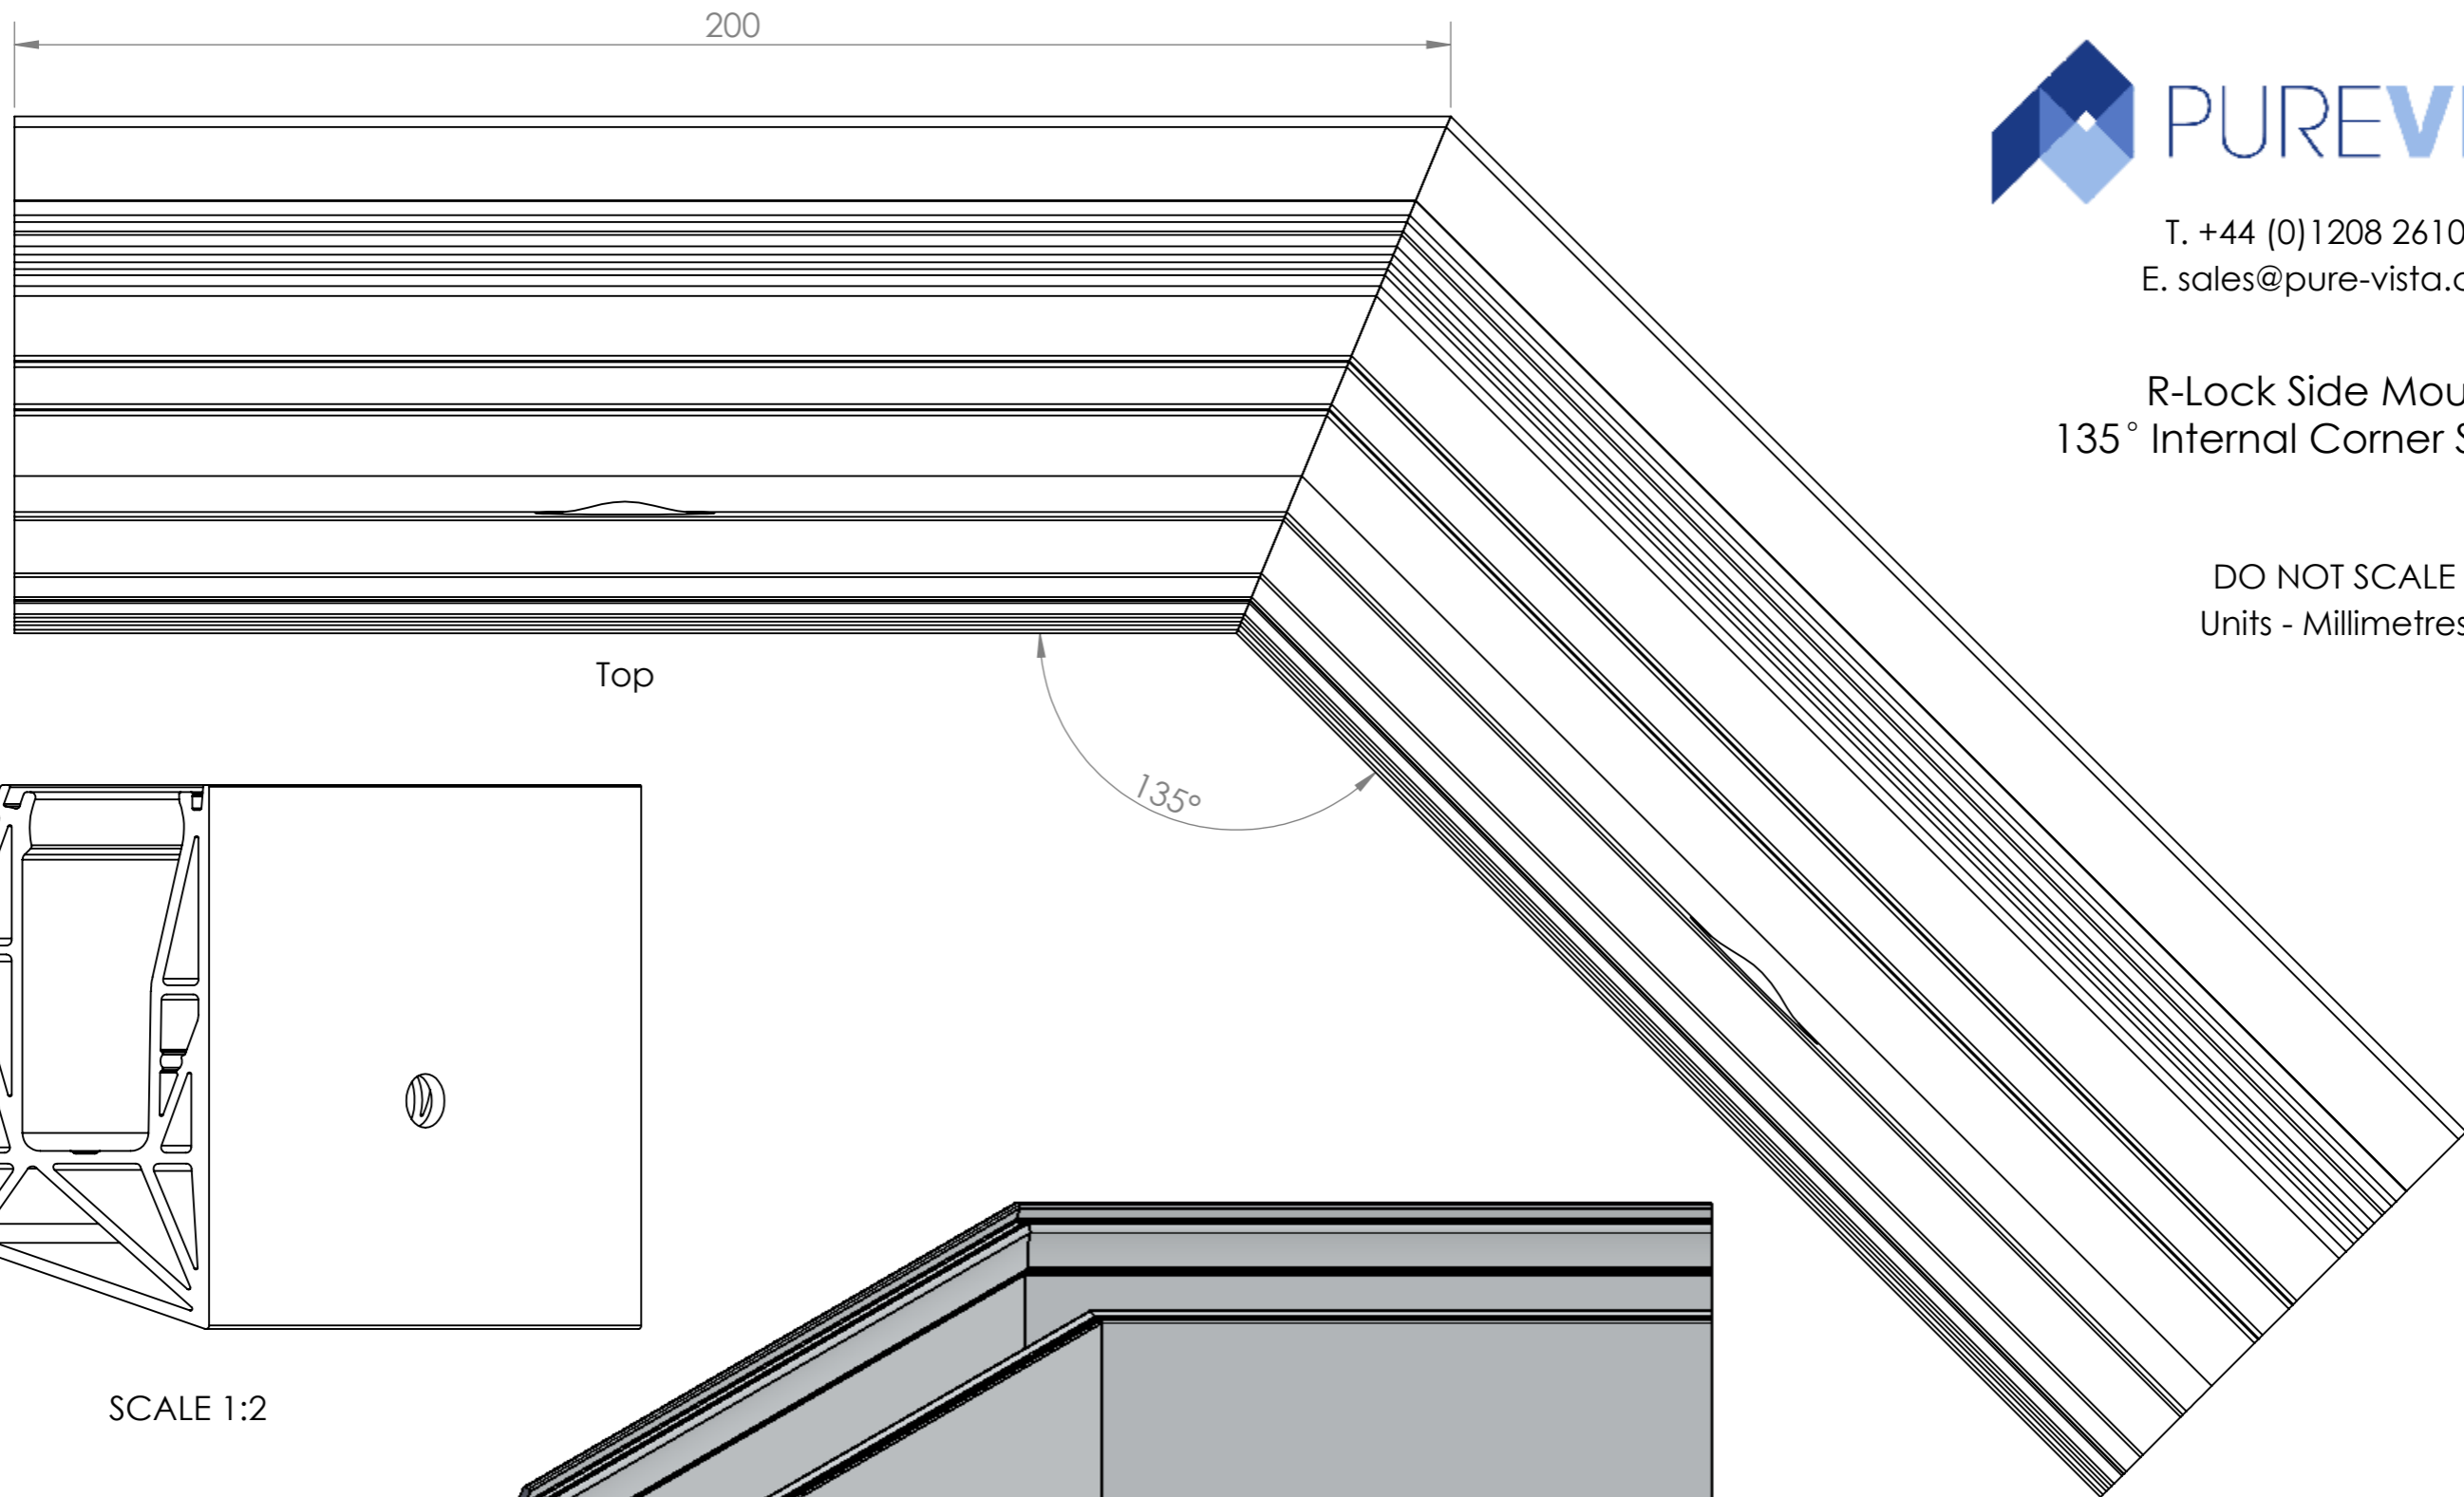

R-Lock Base Mount
90° Internal Corner Section

DO NOT SCALE
Units - Millimetres

Top

Right
SCALE 1:2

SCALE 1:2

R-Lock Side Mount
90° Internal Corner Section
(200mm)

DO NOT SCALE
Units - Millimetres

Top

Right
SCALE 1:2

SCALE 1:2

R-Lock Base Mount
135° Internal Corner Section

DO NOT SCALE
Units - Millimetres

Top

135°

Right
SCALE 1:2

SCALE 1:2

R-Lock Side Mount
135° Internal Corner Section

DO NOT SCALE
Units - Millimetres

Top

135°

SCALE 1:2

Right
SCALE 1:2

R-Lock Base Mount
90° External Corner Section

DO NOT SCALE
Units - Millimetres

Top

135°

Right
SCALE 1:2

200

R-Lock Side Mount
135° External Corner Section

DO NOT SCALE
Units - Millimetres

SCALE 1:2

Top