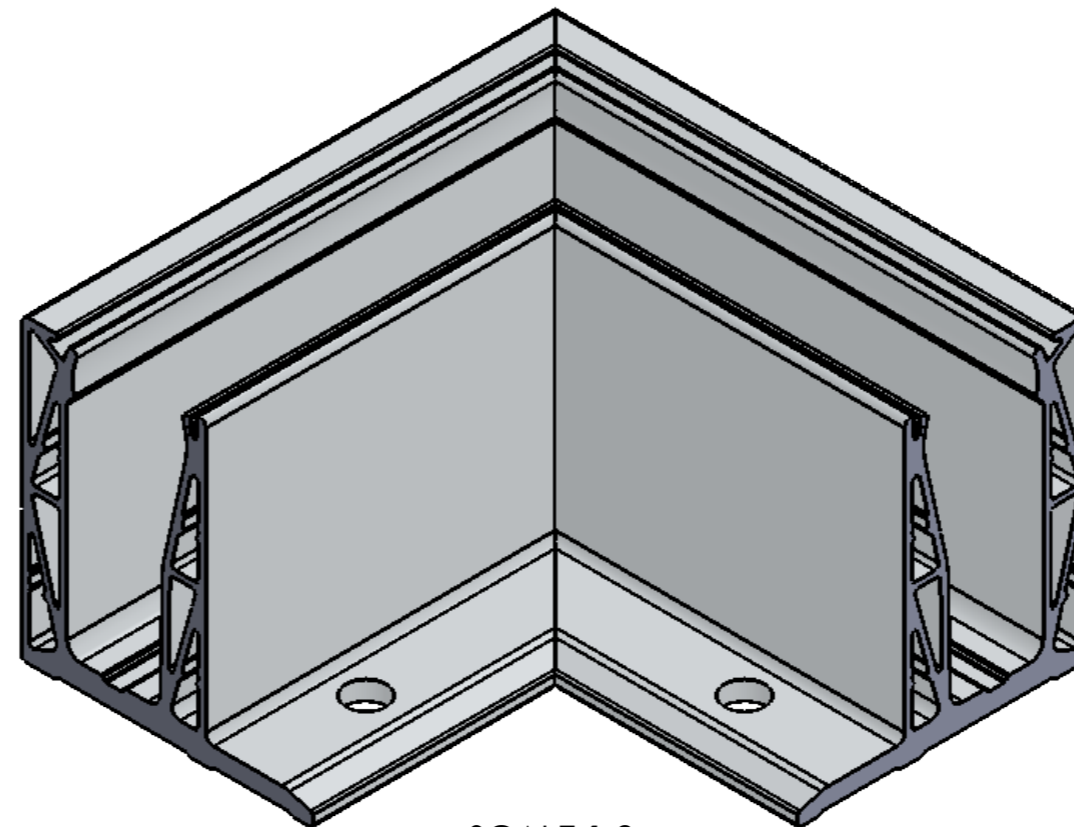

Right

SCALE 1:2

SCALE 1:2

R-Lock L Mount
90° Internal Corner Section

DO NOT SCALE
Units - Millimetres

R-Lock L Mount
135° External Corner Section

DO NOT SCALE
Units - Millimetres

SCALE 1:2