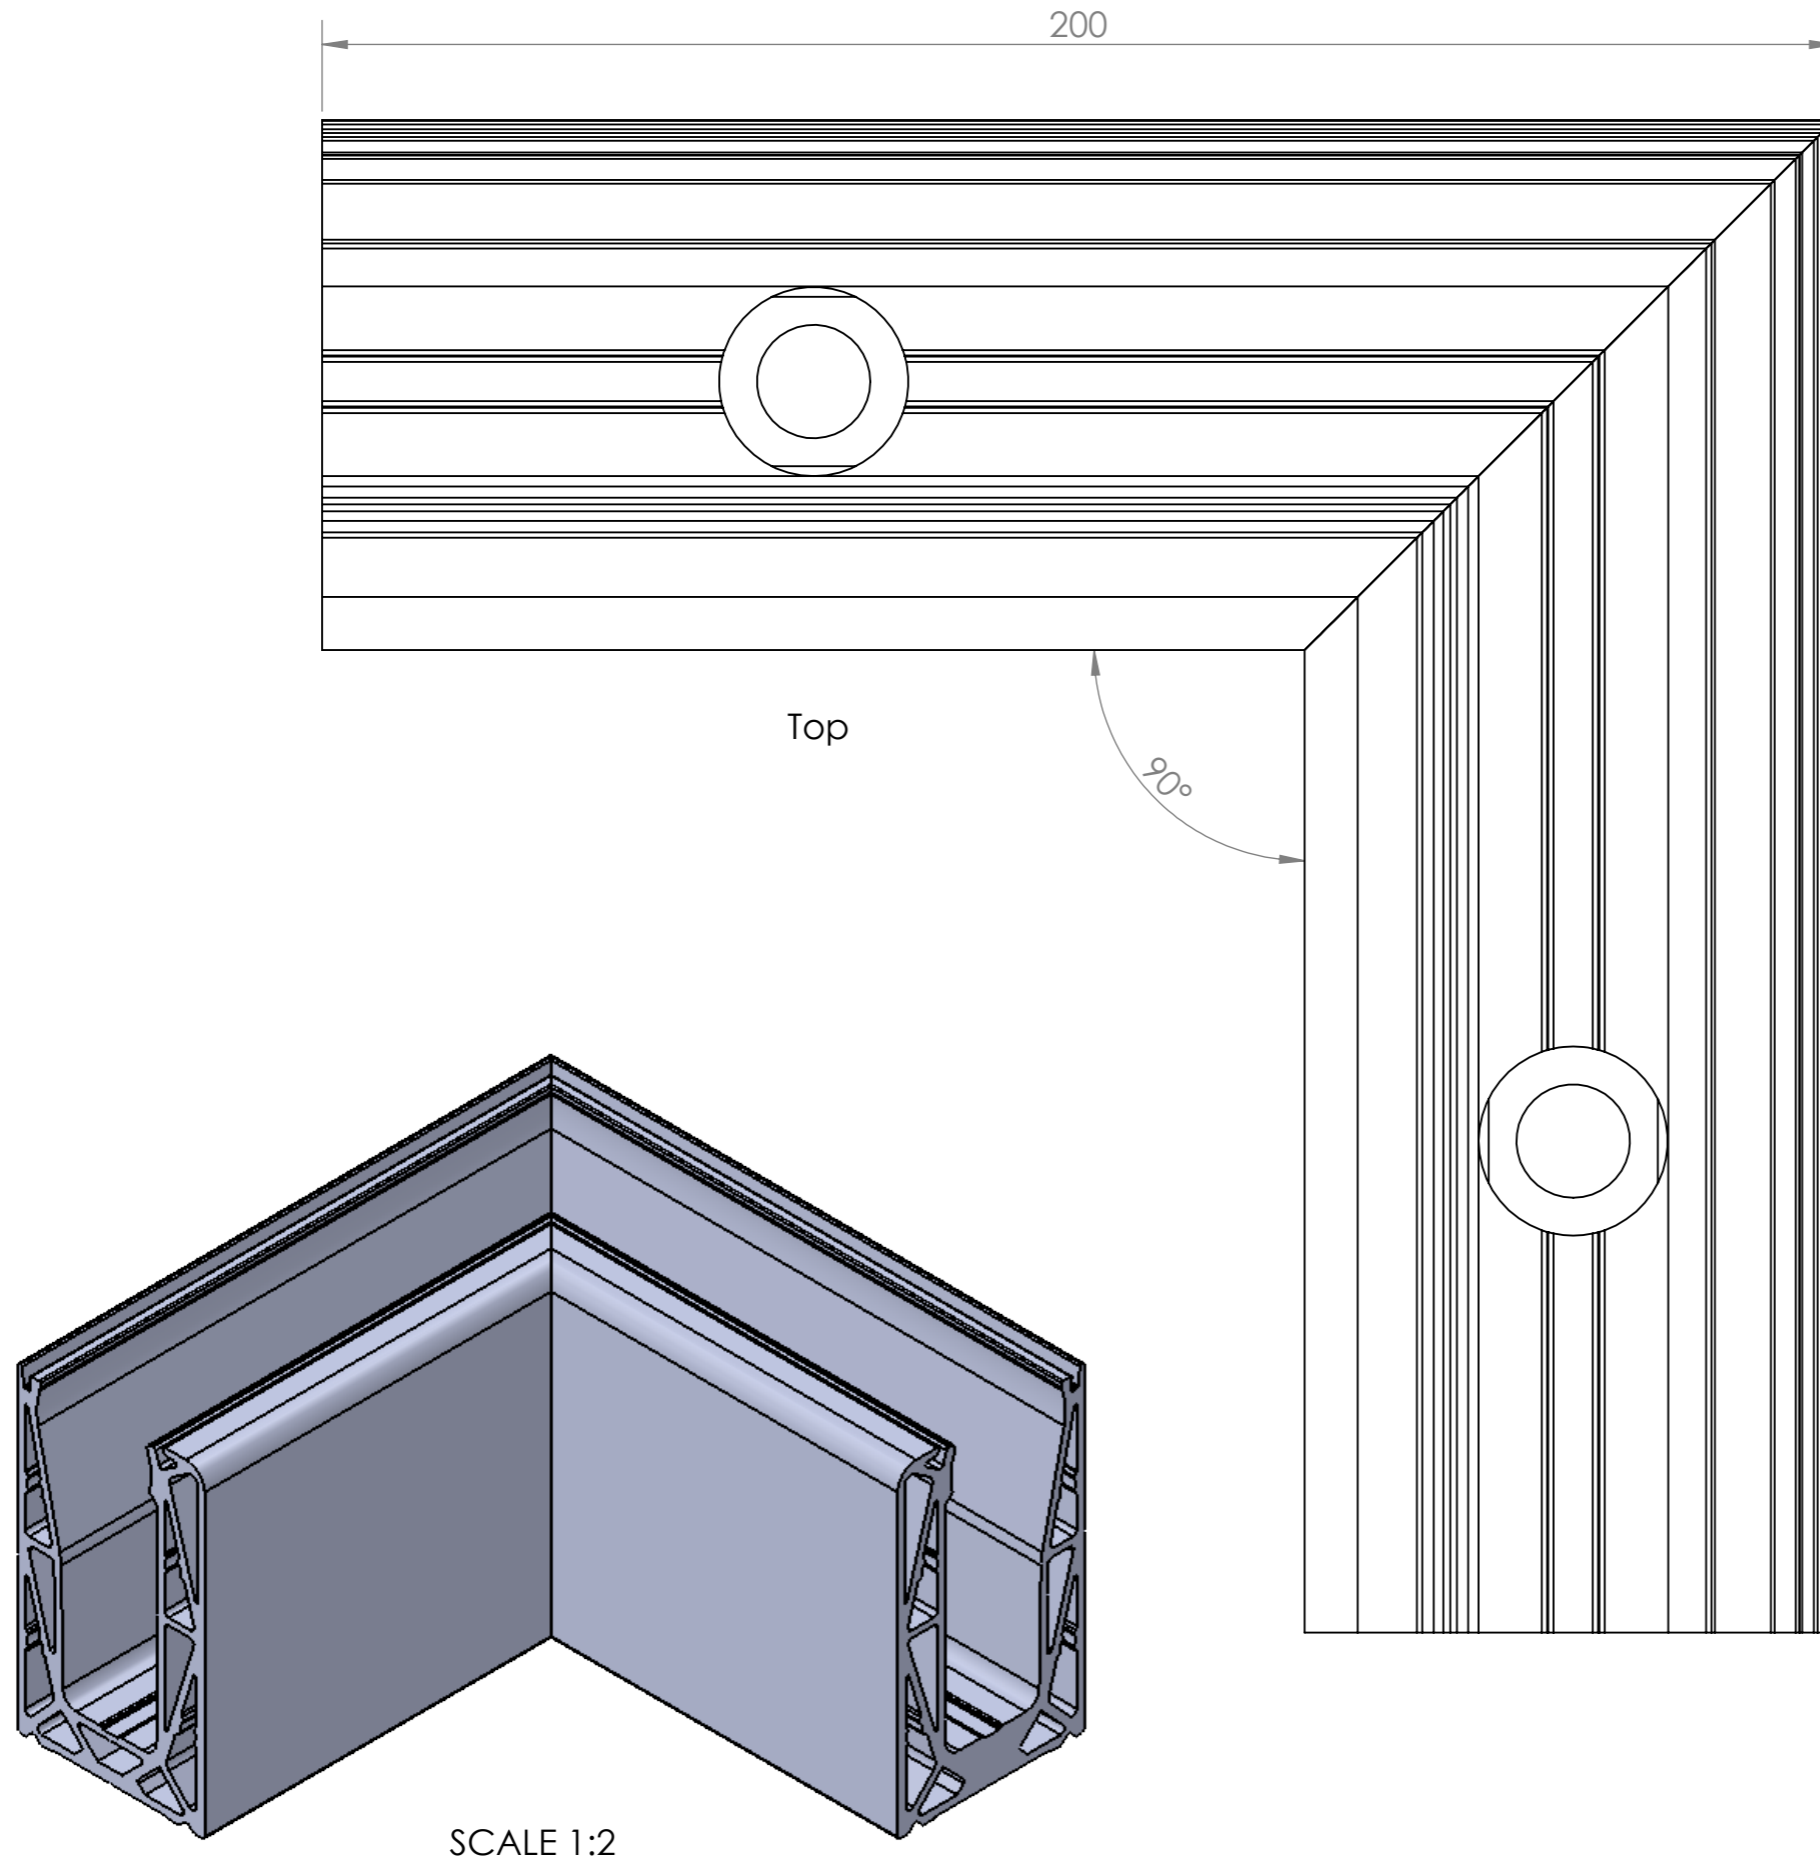

R-Lock Base Mount
90° Internal Corner Section

DO NOT SCALE
Units - Millimetres

Top

Right
SCALE 1:2

SCALE 1:2

R-Lock Side Mount
90° Internal Corner Section
(200mm)

DO NOT SCALE
Units - Millimetres

Top

R-Lock Side Mount
135° Internal Corner Section

DO NOT SCALE
Units - Millimetres

Top

135°

SCALE 1:2

Right
SCALE 1:2

R-Lock Base Mount
90° External Corner Section

DO NOT SCALE
Units - Millimetres

Right
SCALE 1:2

R-Lock Side Mount
90° External Corner Section

DO NOT SCALE
Units - Millimetres

Right
SCALE 1:2

SCALE 1:2

R-Lock Base Mount
135° External Corner Section

DO NOT SCALE
Units - Millimetres

SCALE 1:2

Top

135°

Right
SCALE 1:2

200

R-Lock Side Mount
135° External Corner Section

DO NOT SCALE
Units - Millimetres

SCALE 1:2

Top