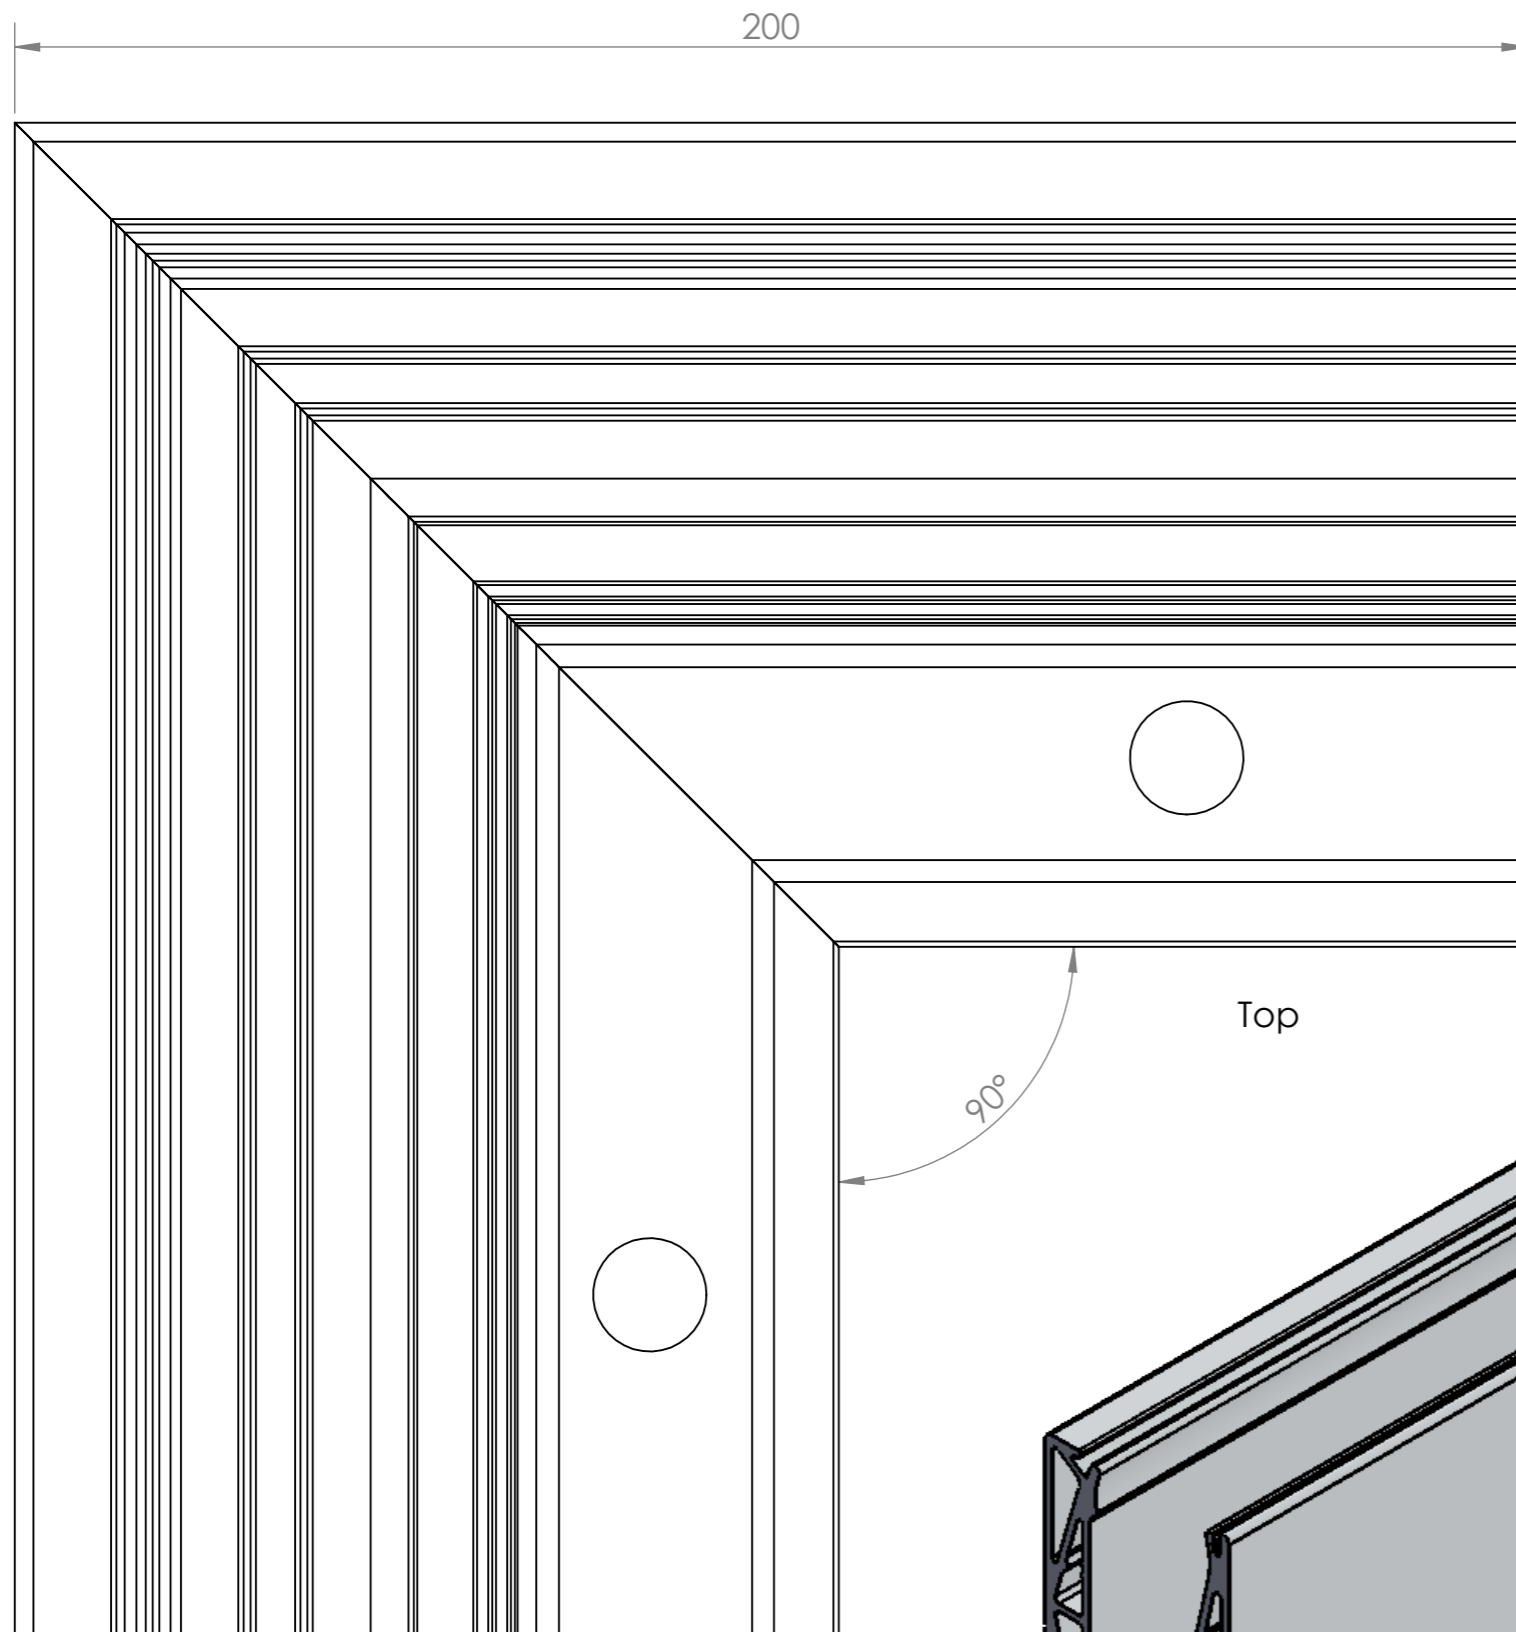

Right

SCALE 1:2

SCALE 1:2

R-Lock L Mount
90° Internal Corner Section

DO NOT SCALE
Units - Millimetres

R-Lock L Mount
135° External Corner Section

DO NOT SCALE
Units - Millimetres

SCALE 1:2

Top

135.20°

200

Right
SCALE 1:2

R-Lock L Mount
135° Internal Corner Section

DO NOT SCALE
Units - Millimetres

SCALE 1:2

Top

135°

200

Right
SCALE 1:2