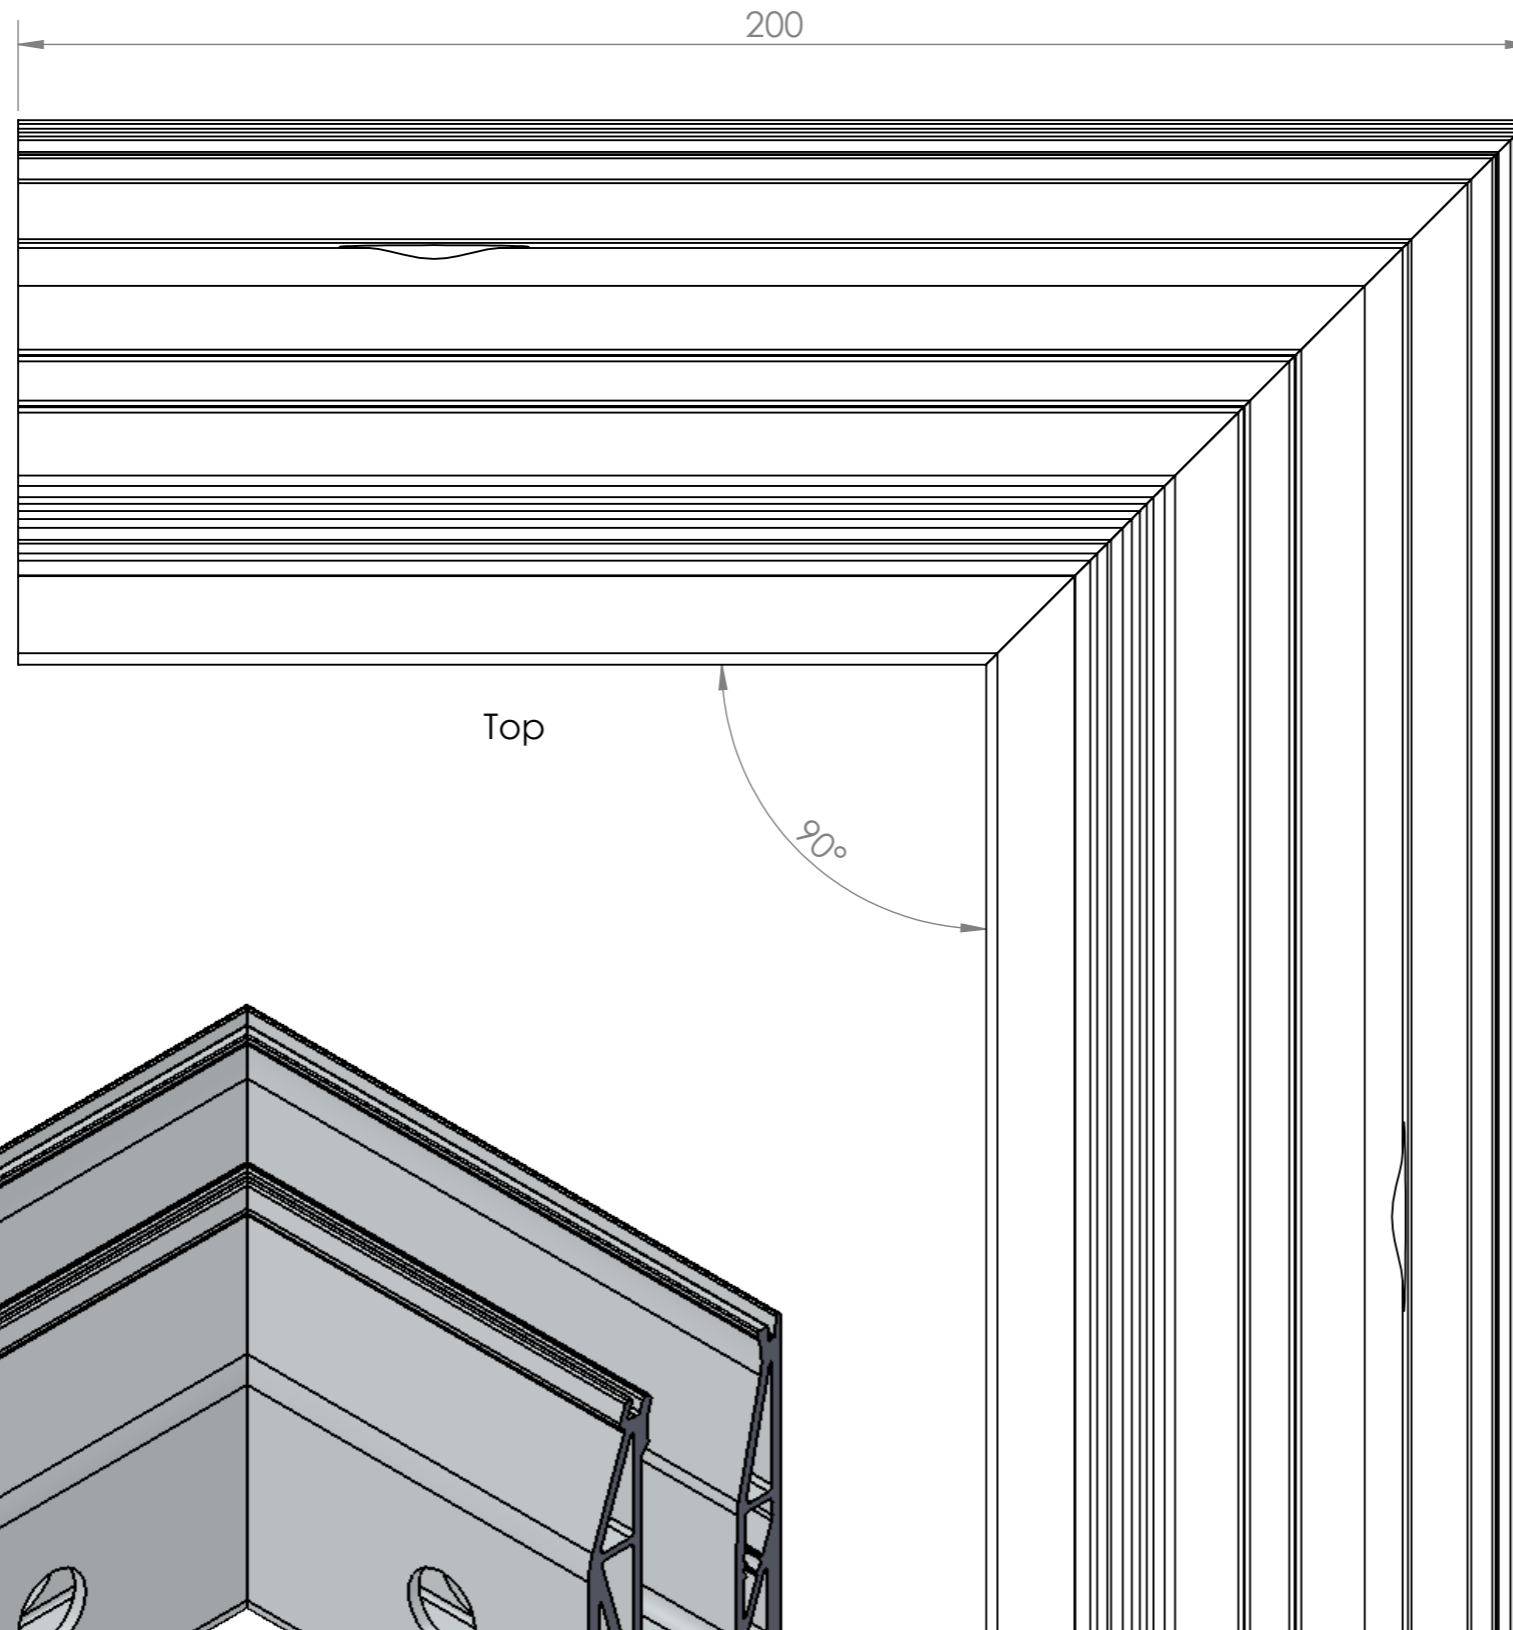

R-Lock Base Mount
90° Internal Corner Section

DO NOT SCALE
Units - Millimetres

Top

Right
SCALE 1:2

SCALE 1:2

R-Lock Side Mount
90° Internal Corner Section
(200mm)

DO NOT SCALE
Units - Millimetres

Top

R-Lock Side Mount
135° Internal Corner Section

DO NOT SCALE
Units - Millimetres

Top

135°

SCALE 1:2

Right
SCALE 1:2

R-Lock Base Mount
90° External Corner Section

DO NOT SCALE
Units - Millimetres

Right
SCALE 1:2

R-Lock Side Mount
90° External Corner Section

DO NOT SCALE
Units - Millimetres

Right
SCALE 1:2

SCALE 1:2

R-Lock Base Mount
135° External Corner Section

DO NOT SCALE
Units - Millimetres

SCALE 1:2

Top

135°

Right
SCALE 1:2

200

R-Lock Side Mount
135° External Corner Section

DO NOT SCALE
Units - Millimetres

SCALE 1:2

Top