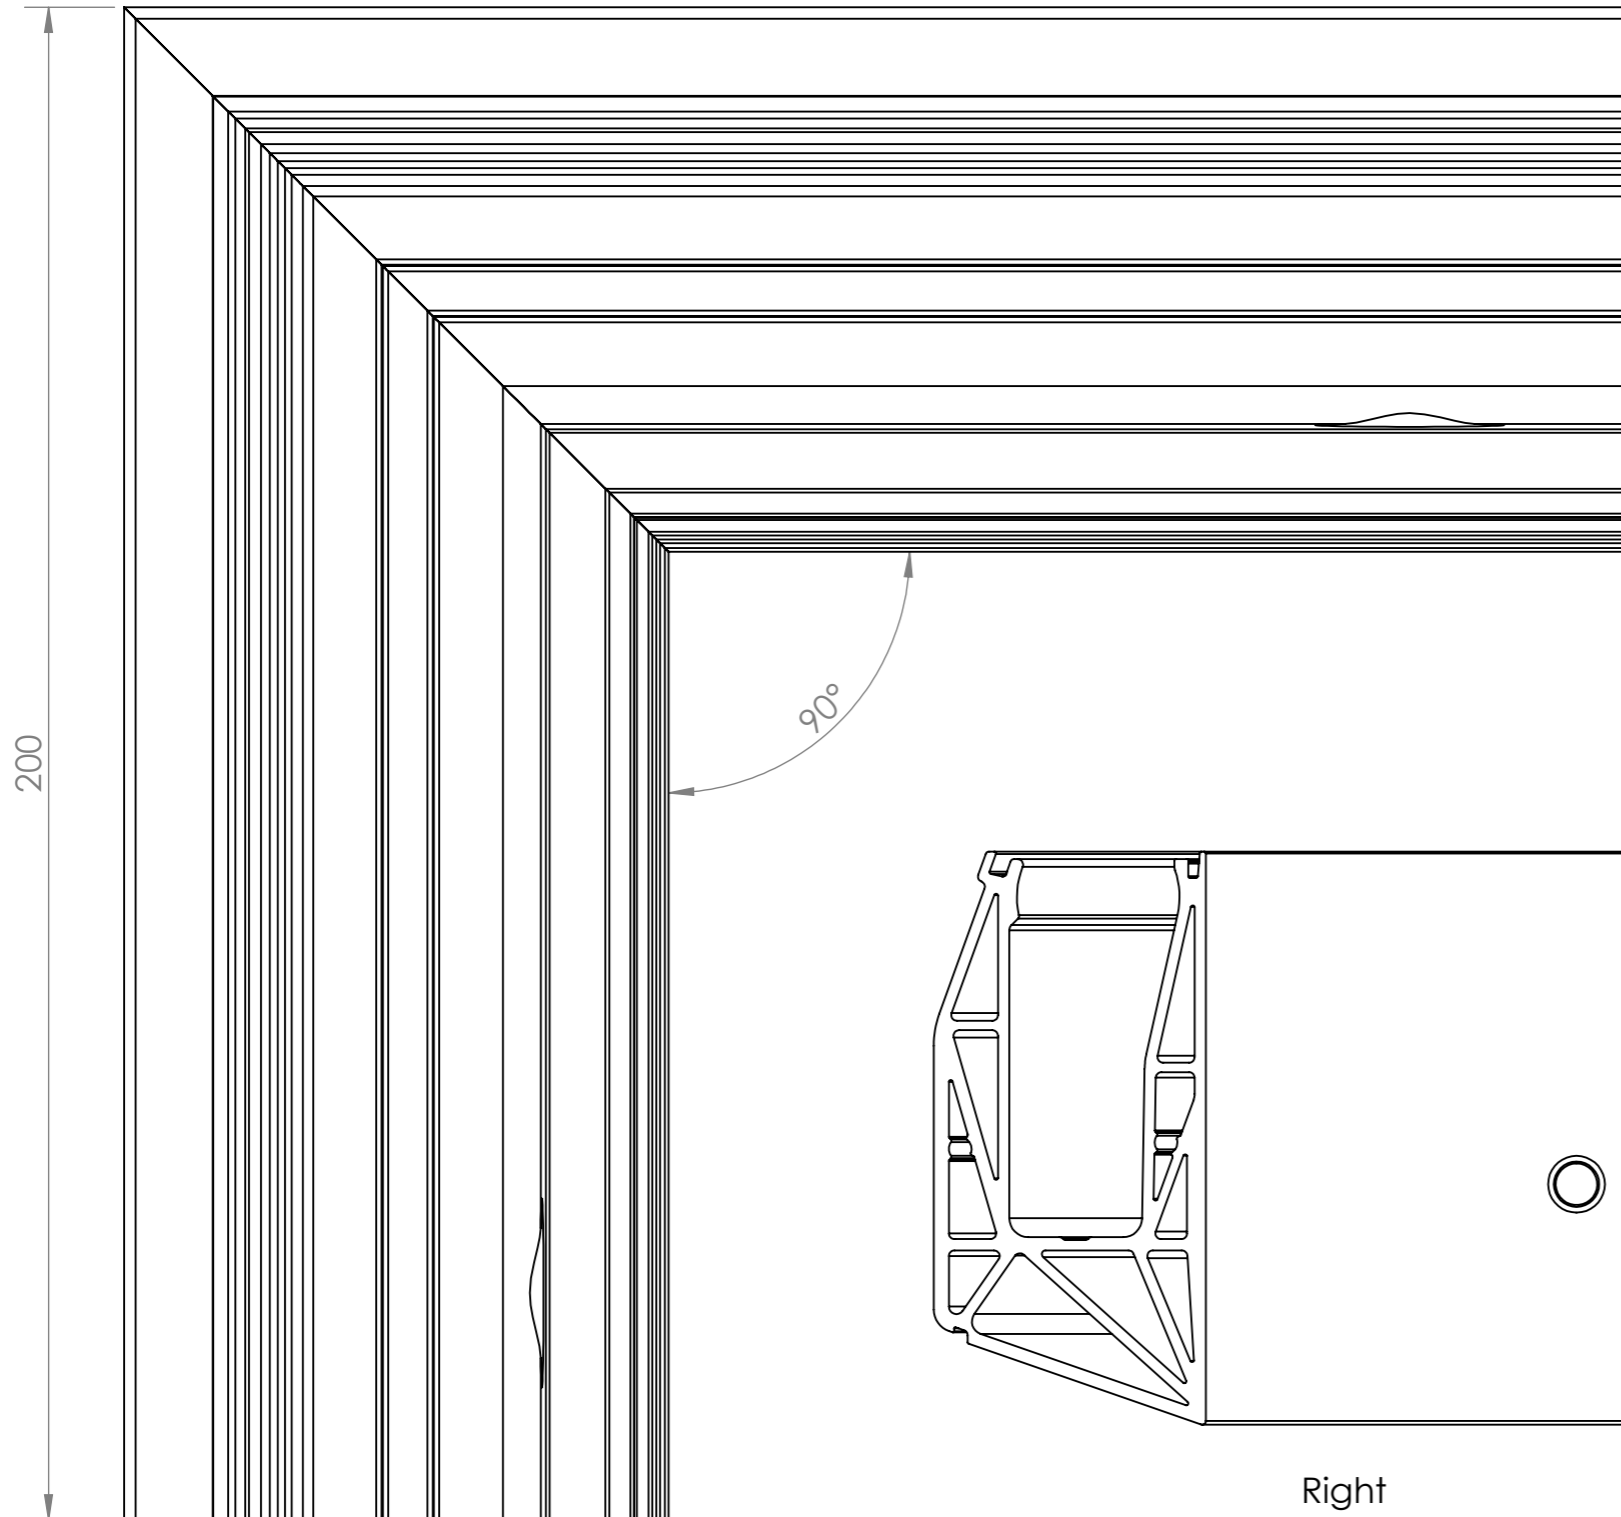

R-Lock Side Mount
90° Internal Corner Section
(200mm)

DO NOT SCALE
Units - Millimetres

Top

Right
SCALE 1:2