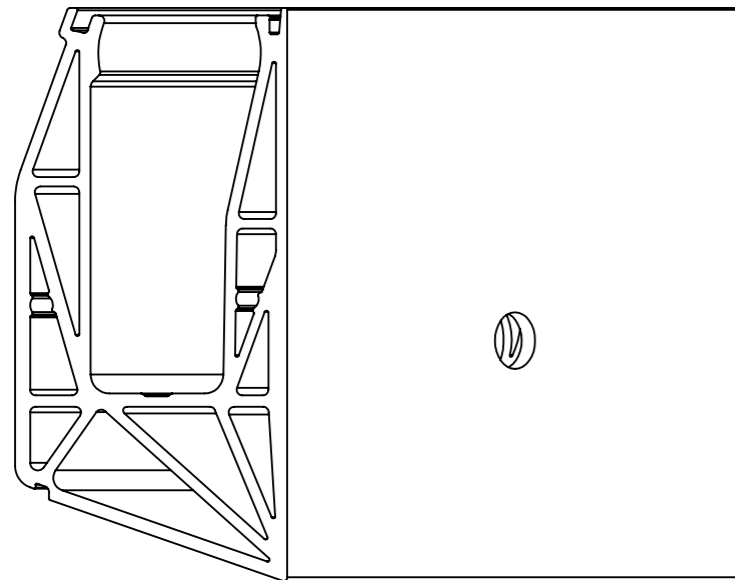

R-Lock Side Mount
135° Internal Corner Section

DO NOT SCALE
Units - Millimetres

135°

SCALE 1:2