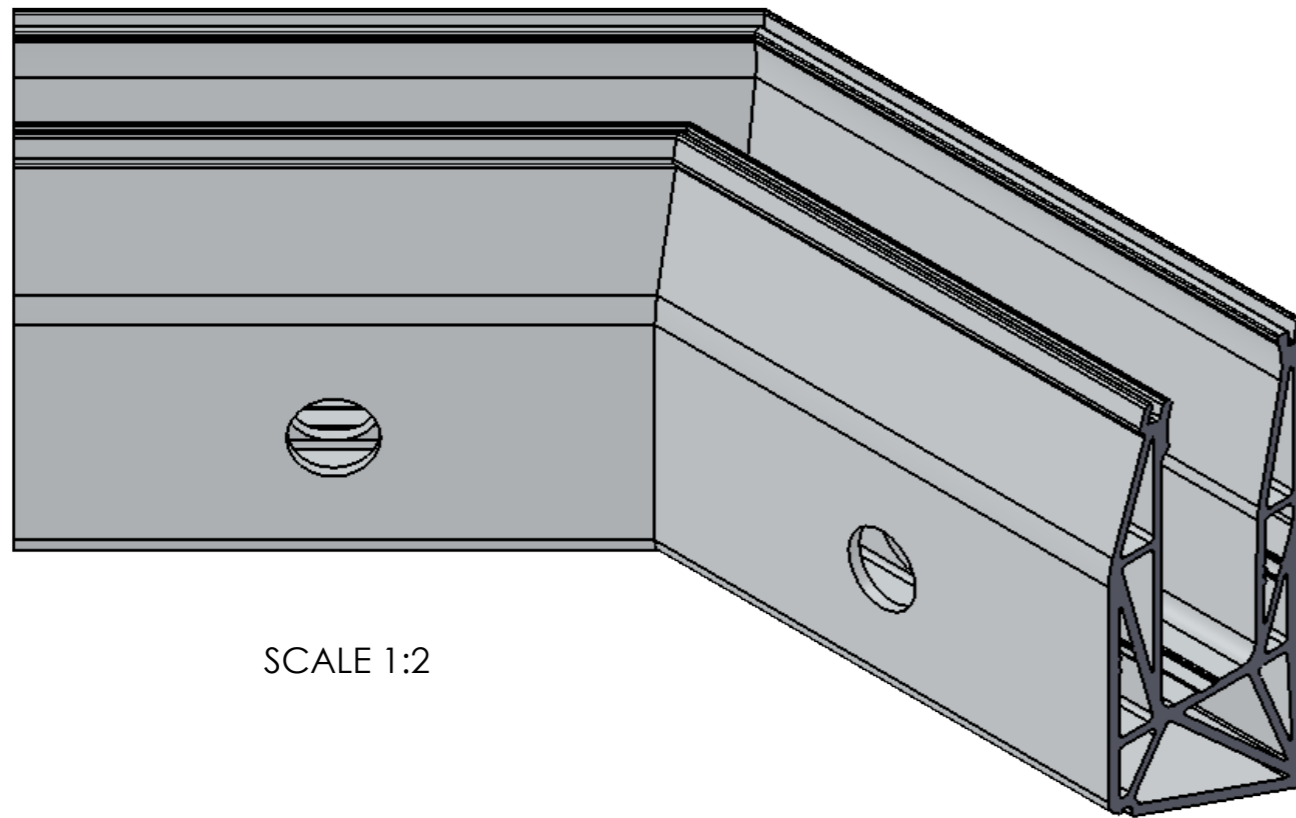

Top

135°

Right
SCALE 1:2

200

R-Lock Side Mount
135° External Corner Section

DO NOT SCALE
Units - Millimetres

SCALE 1:2

Top