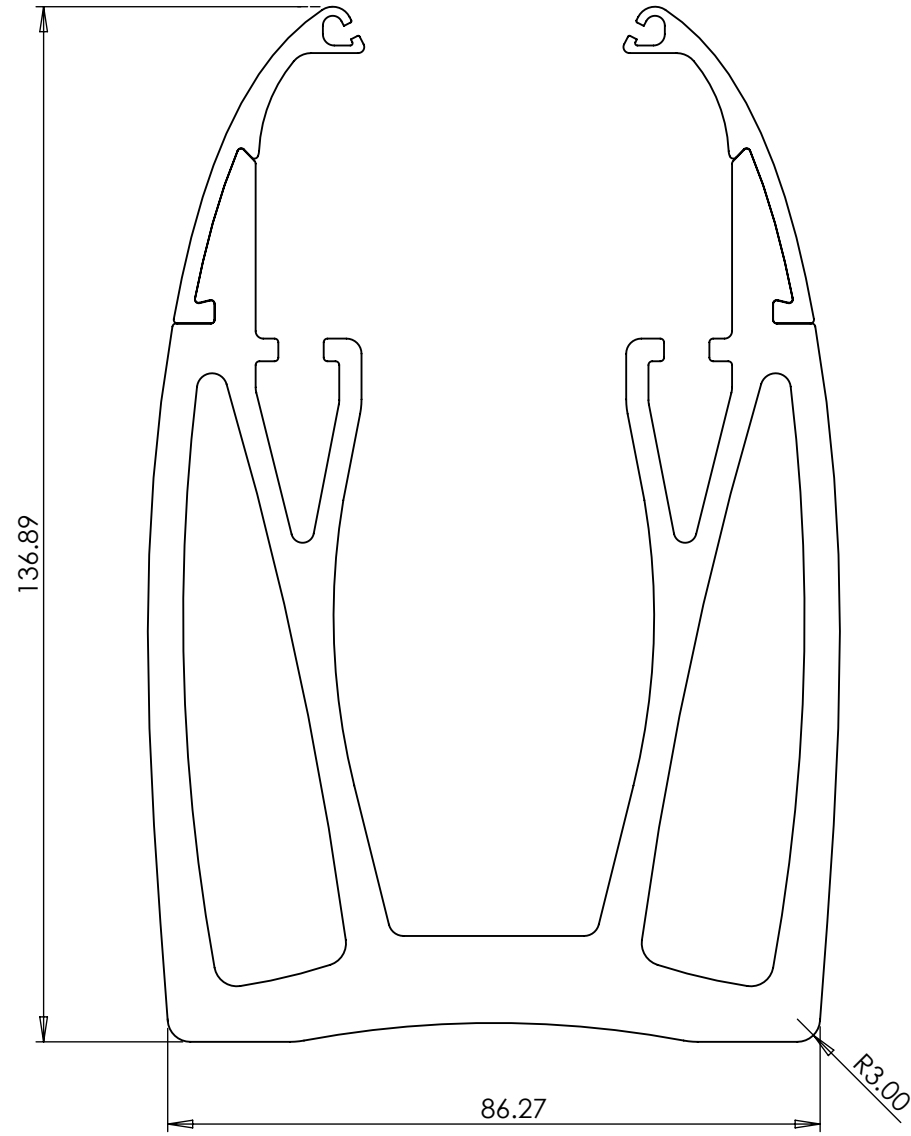

# Purevista

TITLE:

New Spigot Assembly

DWG NO.

29-07-19

A4

SCALE:1:1

SHEET 2 OF 6

Aluminium 6063-T6

DO NOT SCALE DRAWING		REVISION
<b>Purevista</b>		
TITLE: New Spigot Assembly		
DWG NO.	29-07-19	A4
SCALE:1:1	SHEET 3 OF 6	

Aluminium 6063-T6

DO NOT SCALE DRAWING		REVISION
<b>Purevista</b>		
TITLE: New Posi Spigot Part-001		
DWG NO.	29-07-19	A4
SCALE:1:1	SHEET 4 OF 6	

Aluminium 6063-T6

DO NOT SCALE DRAWING		REVISION
<b>Purevista</b>		
TITLE: New Posi Spigot Part-002		
DWG NO.	29-07-19	A4
SCALE:1:1	SHEET 5 OF 6	

Aluminium 6063-T6

# Purevista

TITLE:

New Posi Spigot Part-001 Drilling

DWG NO.

29-07-19

A4

SCALE:1:1

SHEET 6 OF 6