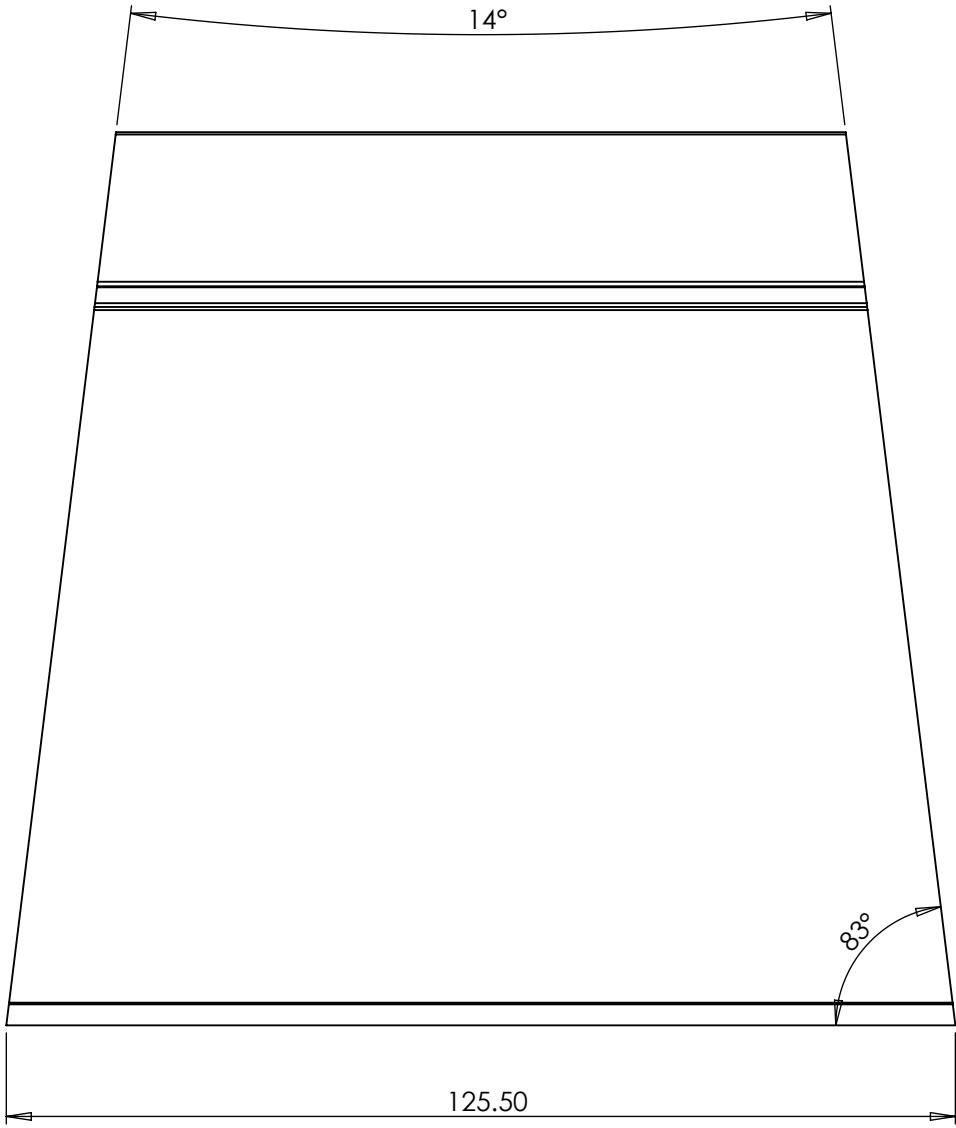

DO NOT SCALE DRAWING		REVISION
Purevista		
TITLE: New Posi Spigot Part-001		
DWG NO.	29-07-19	A4
SCALE:1:1	SHEET 4 OF 6	

Aluminium 6063-T6