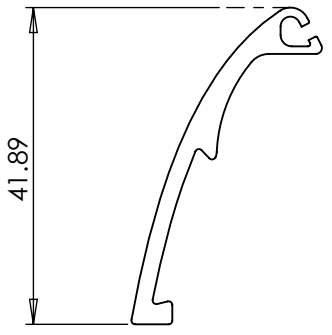

Aluminium 6063-T6

DO NOT SCALE DRAWING		REVISION
<b>Purevista</b>		
TITLE: New Spigot Assembly		
DWG NO.	29-07-19	A4
SCALE:1:1	SHEET 3 OF 6	

Aluminium 6063-T6

DO NOT SCALE DRAWING		REVISION
<b>Purevista</b>		
TITLE: New Posi Spigot Part-001		
DWG NO.	29-07-19	A4
SCALE:1:1	SHEET 4 OF 6	

Aluminium 6063-T6

DO NOT SCALE DRAWING		REVISION
<b>Purevista</b>		
TITLE: New Posi Spigot Part-002		
DWG NO.	29-07-19	A4
SCALE:1:1	SHEET 5 OF 6	

Aluminium 6063-T6

# Purevista

TITLE:

New Posi Spigot Part-001 Drilling

DWG NO.

29-07-19

A4

SCALE:1:1

SHEET 6 OF 6