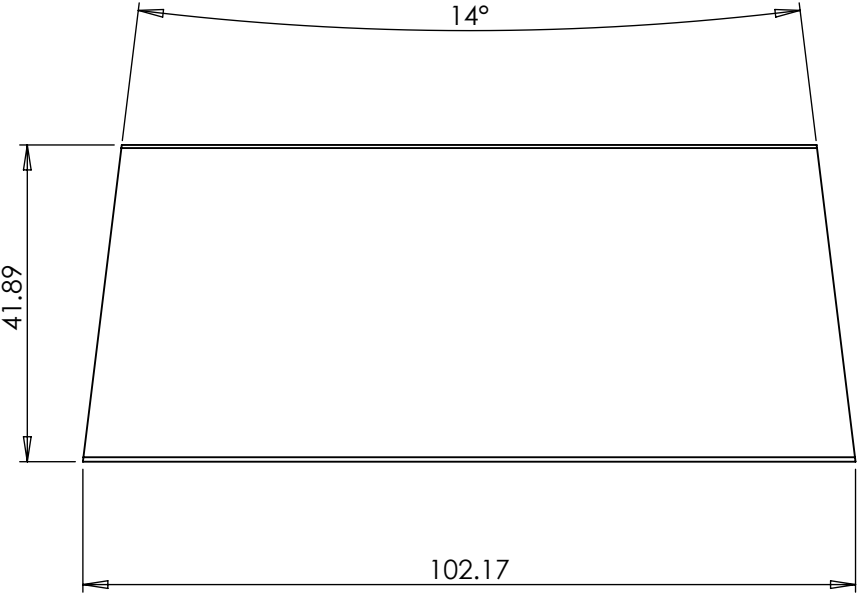

# Purevista

TITLE:

New Posi Spigot Part-001 Drilling

DWG NO.

29-07-19

A4

SCALE:1:1

SHEET 6 OF 6