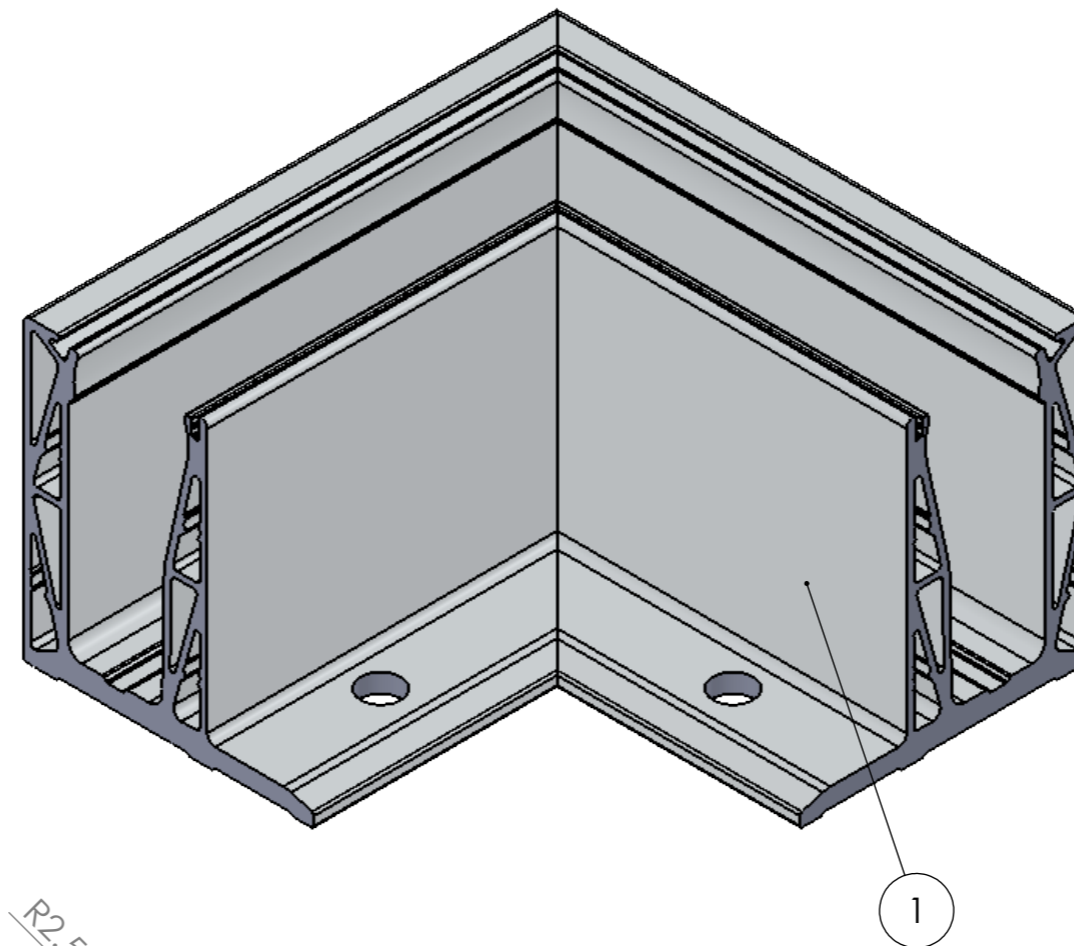

R-Lock L Mount Corner Section
Version 1

PureVista Data Sheet		
	Product Code	Description
1	RLA74-090	R-Lock L Mount Corner
2		
3		
4		

DO NOT SCALE
Units - Millimetres