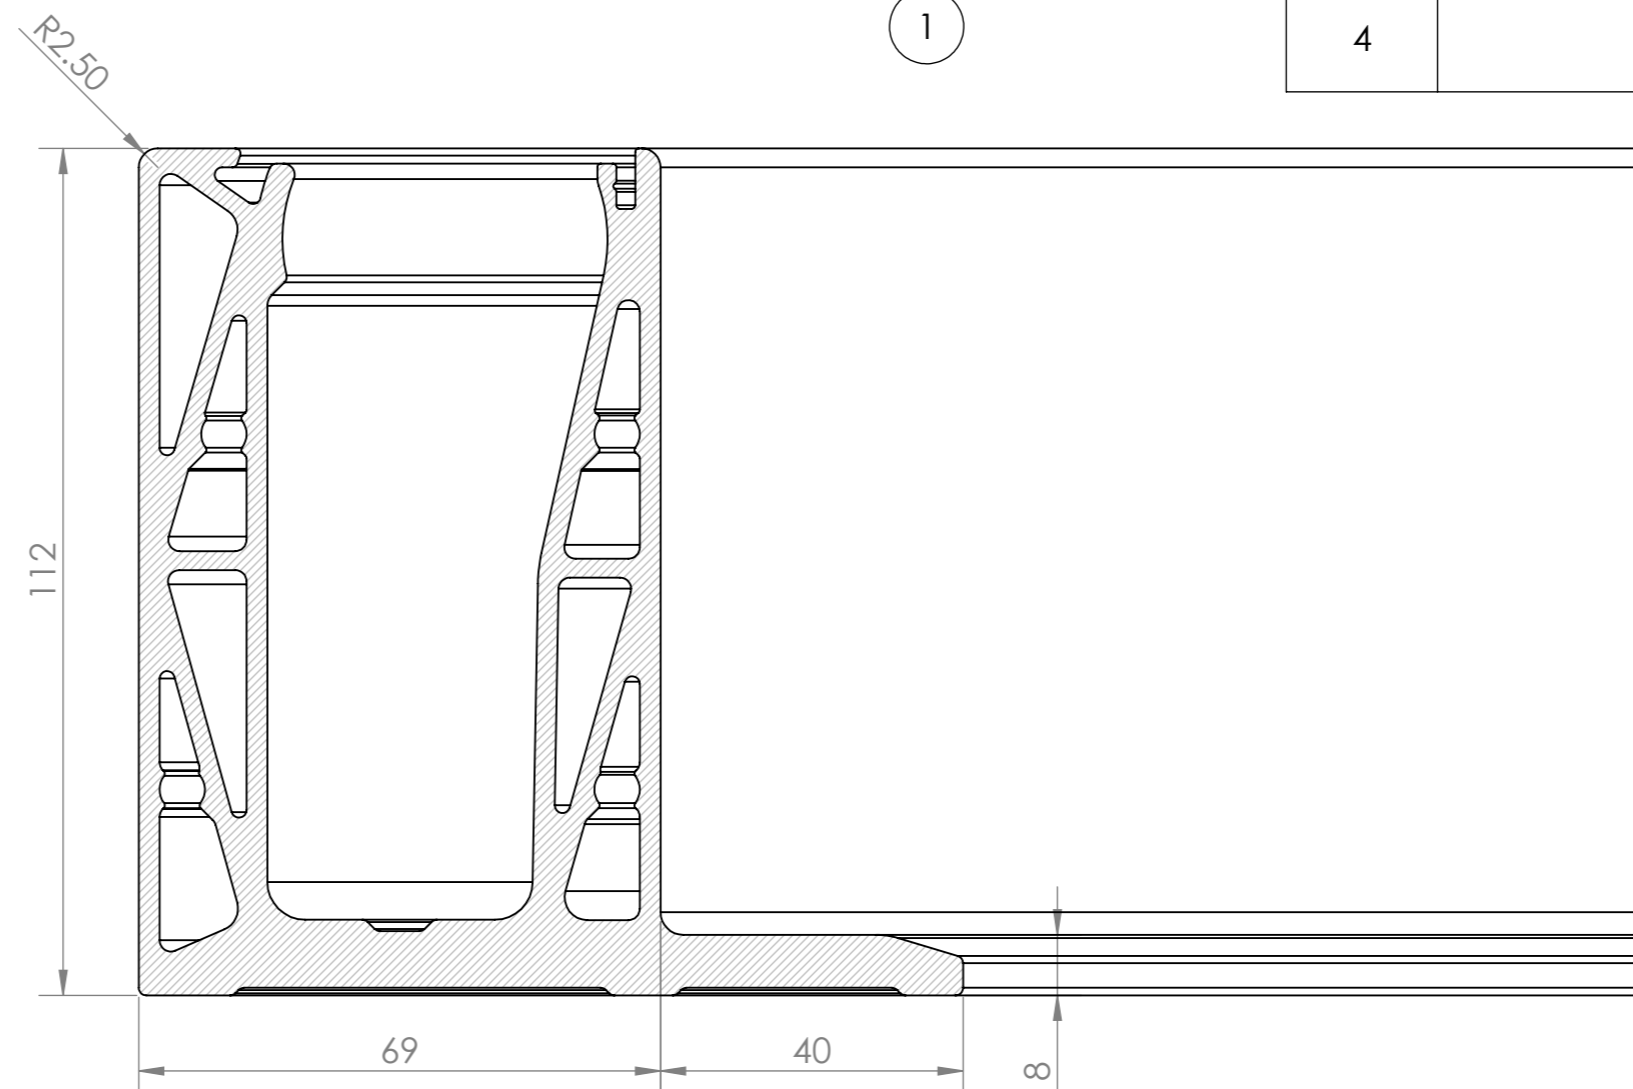

R-Lock L Mount Corner Section
Version 1

PureVista Data Sheet		
	Product Code	Description
1	RLA74-090	R-Lock L Mount Corner
2		
3		
4		

DO NOT SCALE
Units - Millimetres