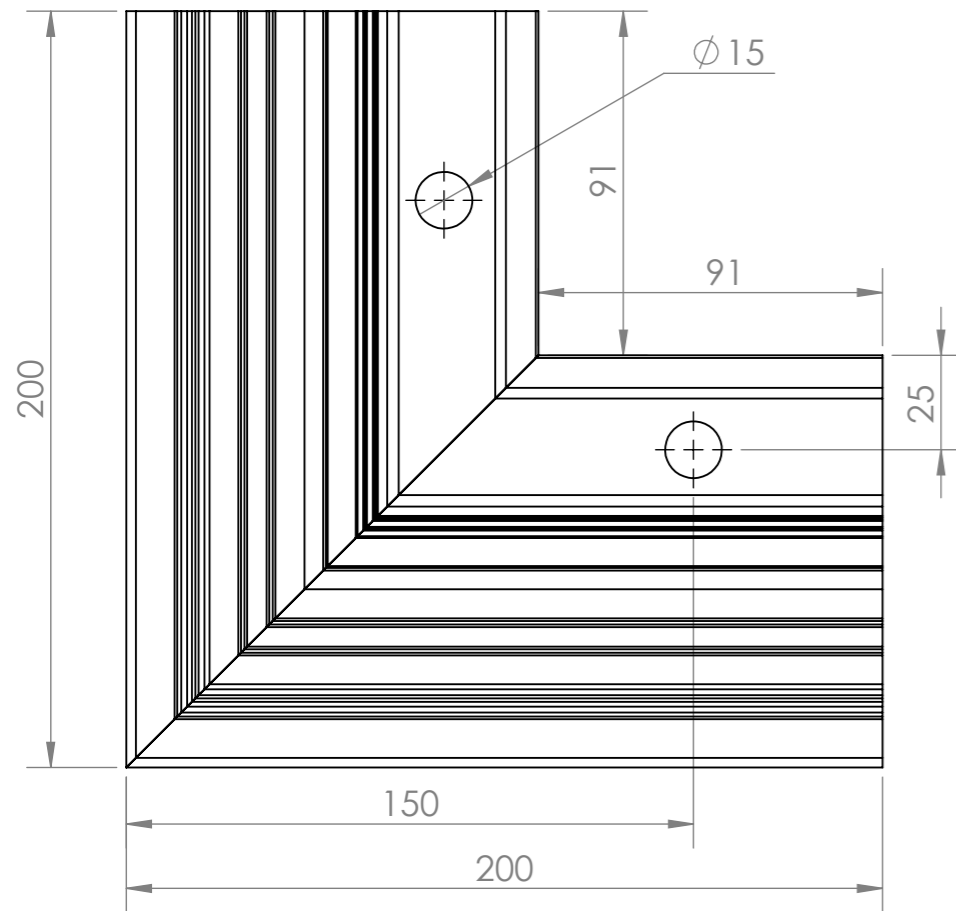

R-Lock L Mount Corner Section
Version 1

PureVista Data Sheet		
	Product Code	Description
1	RLA74-090	R-Lock L Mount Corner
2		
3		
4		

DO NOT SCALE
Units - Millimetres