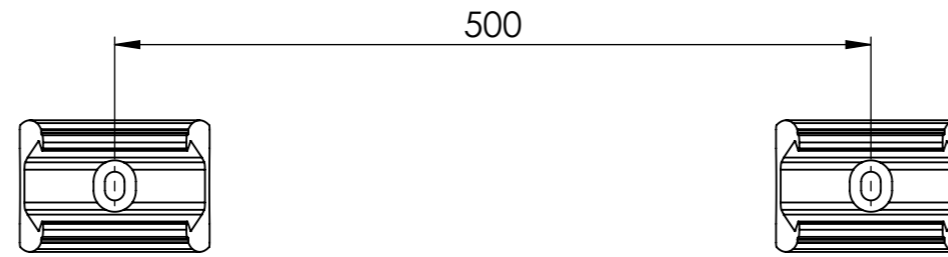

**Spig-Lite Pro  
Top Bead (2)**

Spig-Lite Pro Mounting Position  
Based on 1000mm Wide Glass

SCALE 1:5

PureVista Data Sheet

	Product Code	Description
1	SPLT-001	Spigot
2	SPLTA-001	Top Clip Aluminium
3		
4		

DO NOT SCALE  
Units - Millimetres

SCALE 1:2