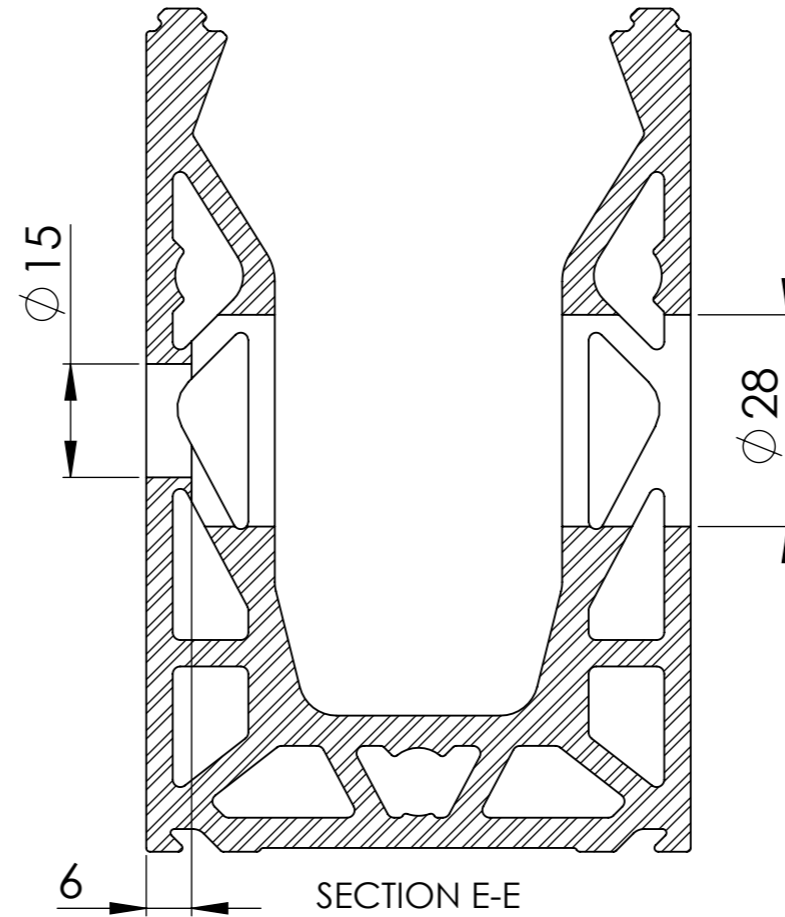

**Posi-Glaze Side Drilled Channel
Top Bead (2)**

PureVista Data Sheet		
	Product Code	Description
1	PGC-020	Posi-Glaze Side Drilled Channel
2	PGA-030	Top Bead Aluminium
3		
4		

DO NOT SCALE
Units - Millimetres

Bolt Hole
Positioning