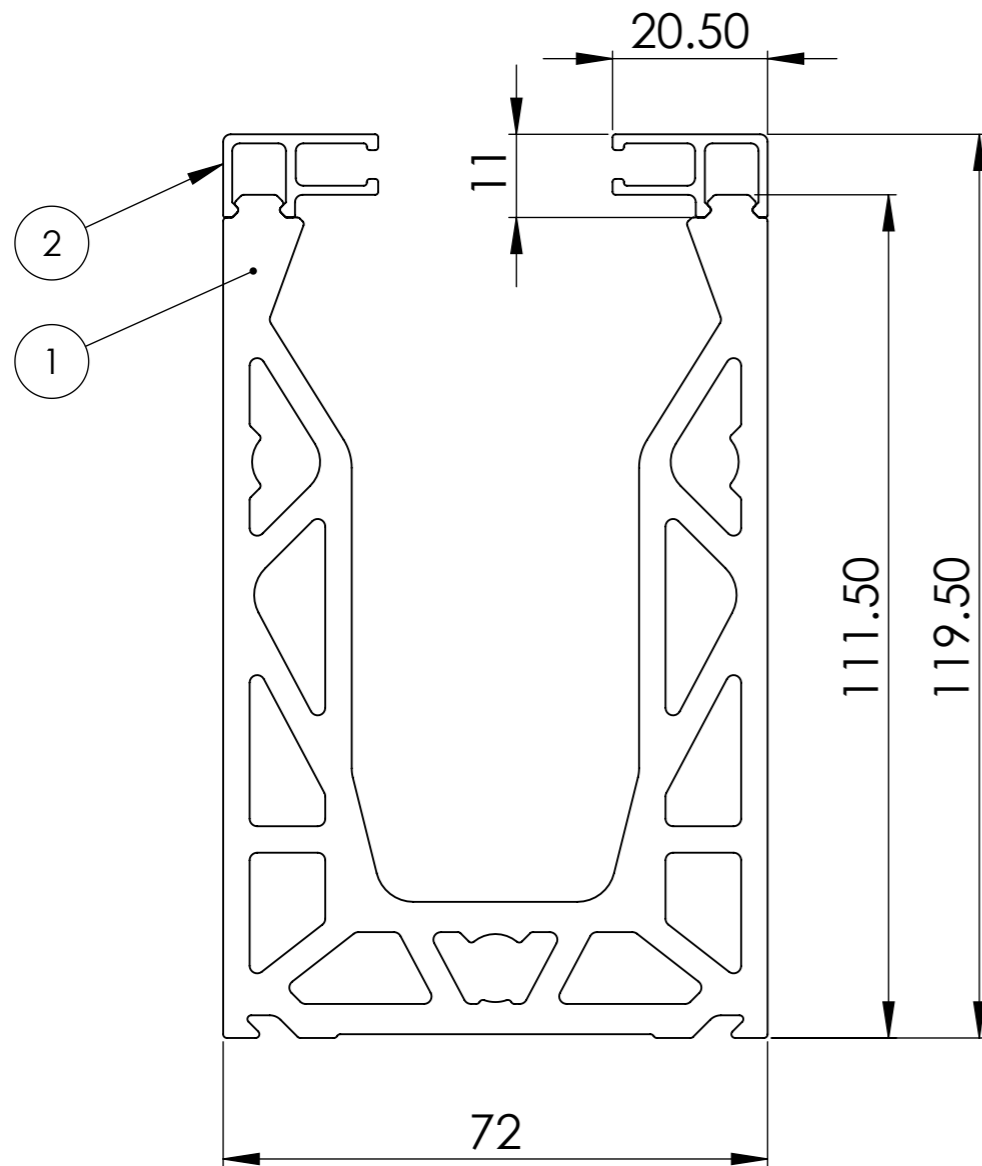

**Posi-Glaze Side Drilled Channel
Top Bead (2)**

PureVista Data Sheet		
	Product Code	Description
1	PGC-020	Posi-Glaze Side Drilled Channel
2	PGA-030	Top Bead Aluminium
3		
4		

DO NOT SCALE
Units - Millimetres

Bolt Hole
Positioning