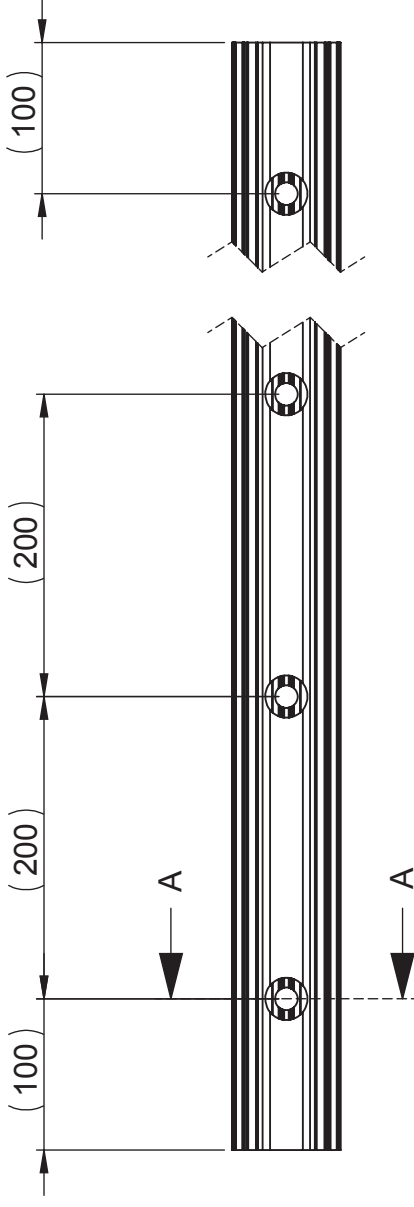

DO NOT SCALE DRAWING

REVISION

Purevista

TITLE:

G2623 Channel Base Drilling

DWG NO.

A4

SCALE:1:10

SHEET 1 OF 2

SECTION A-A
SCALE 1 : 1