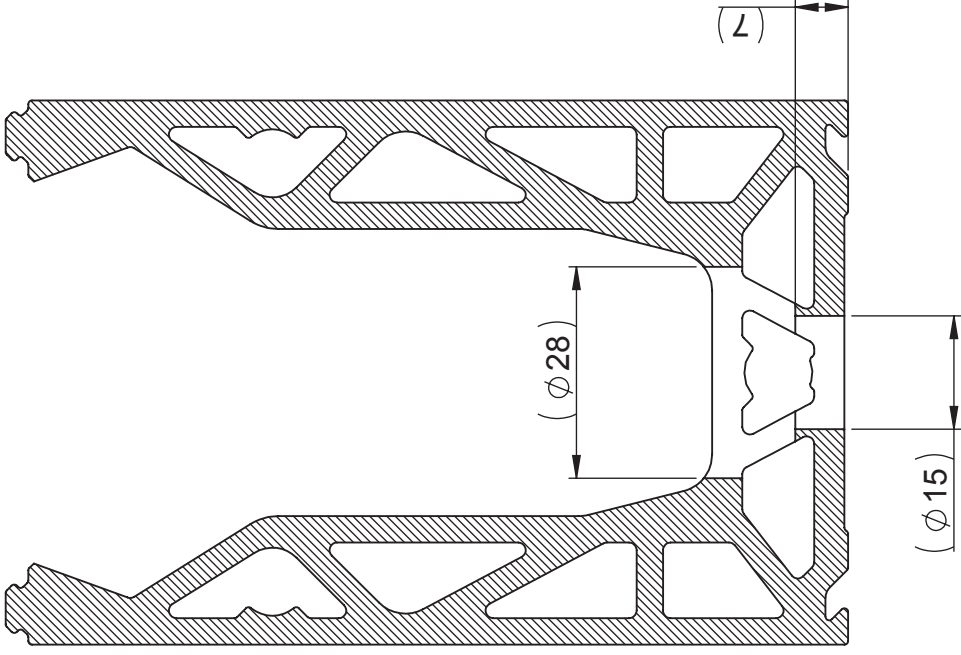

DO NOT SCALE DRAWING

REVISION

Purevista

TITLE:

G2623 Channel Base Drilling

DWG NO.

A4

SCALE:1:10

SHEET 1 OF 2

SECTION A-A
SCALE 1 : 1