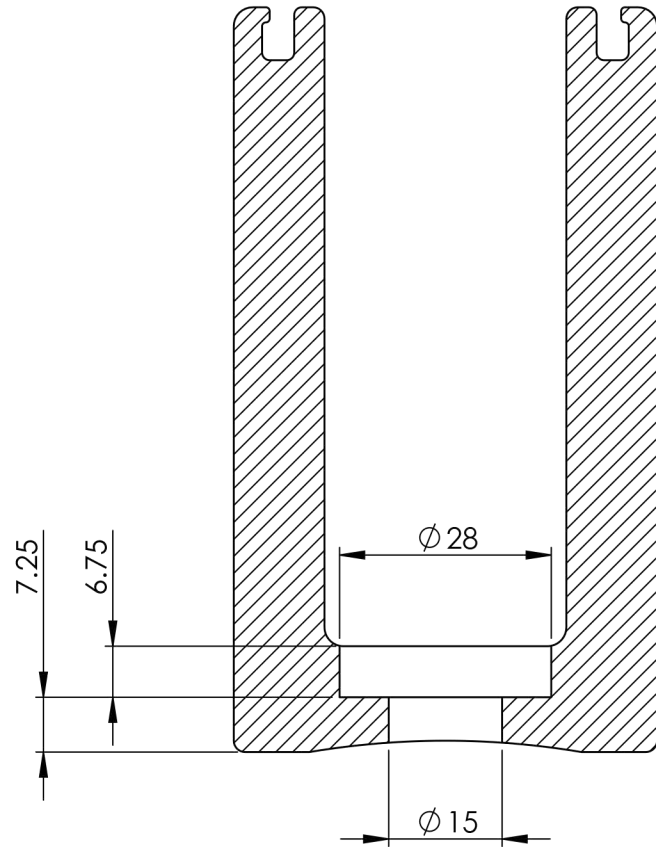

Purevista

TITLE:

Origin R Channel Drilling

DWG NO.

A4

SCALE:1:10

SHEET 2 OF 2

SECTION A-A
SCALE 1 : 1