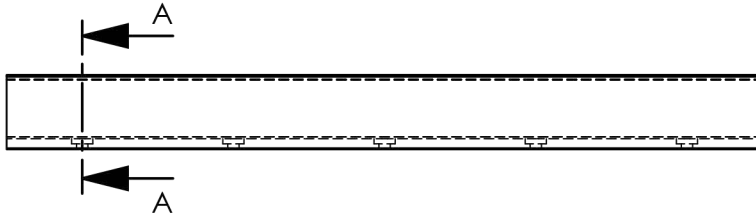

Purevista

TITLE:

Origin R Channel Drilling

DWG NO.

A4

SCALE:1:10

SHEET 2 OF 2

SECTION A-A
SCALE 1 : 1