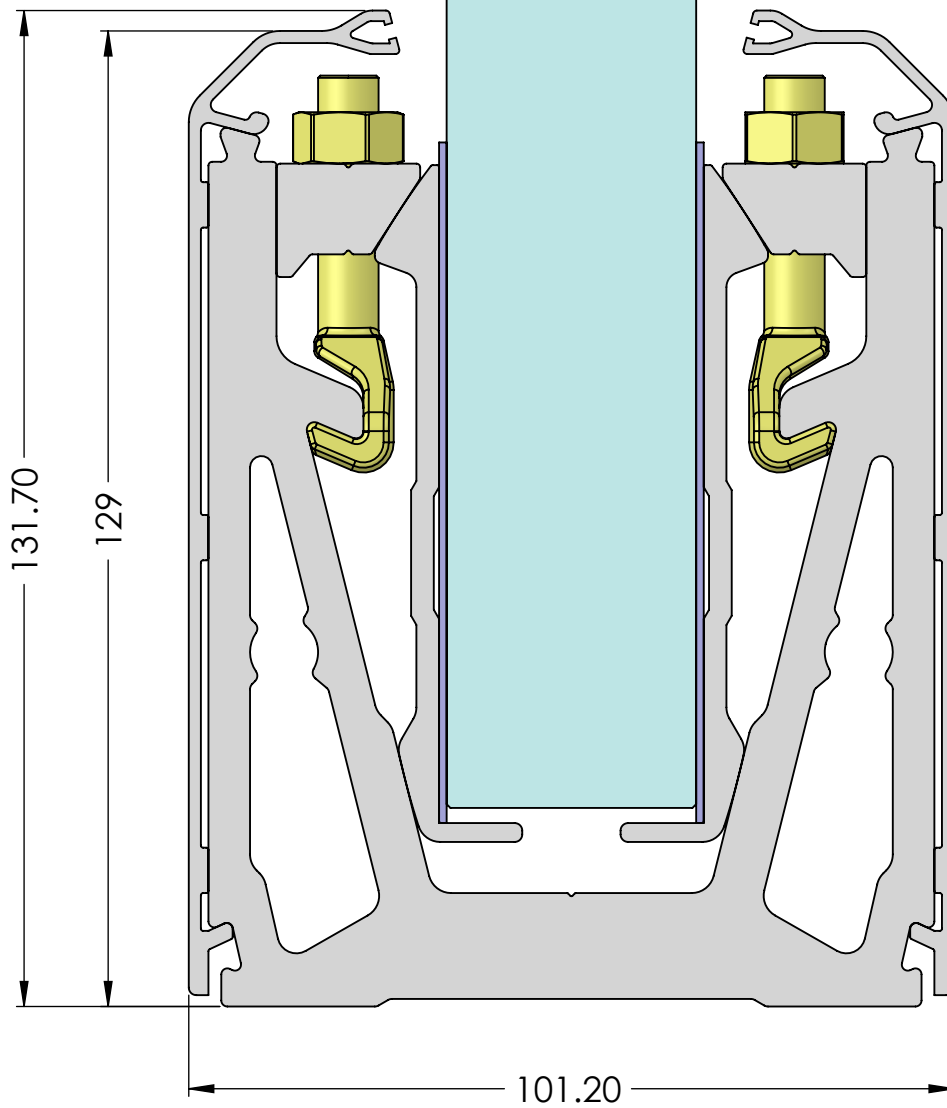

Purevista

TITLE:

Megagrip with Side Cladding

DWG NO.

11-10-16

A4

SCALE:1:10

SHEET 1 OF 3

Purevista

TITLE:

Megagrip with Top Seal

DWG NO.

11-10-16

A4

SCALE:1:20

SHEET 2 OF 3

Purevista

Megagrip with Top Seal
& Side Cladding

TITLE:

DWG NO.

11-10-16

A4

SCALE:1:20

SHEET 3 OF 3