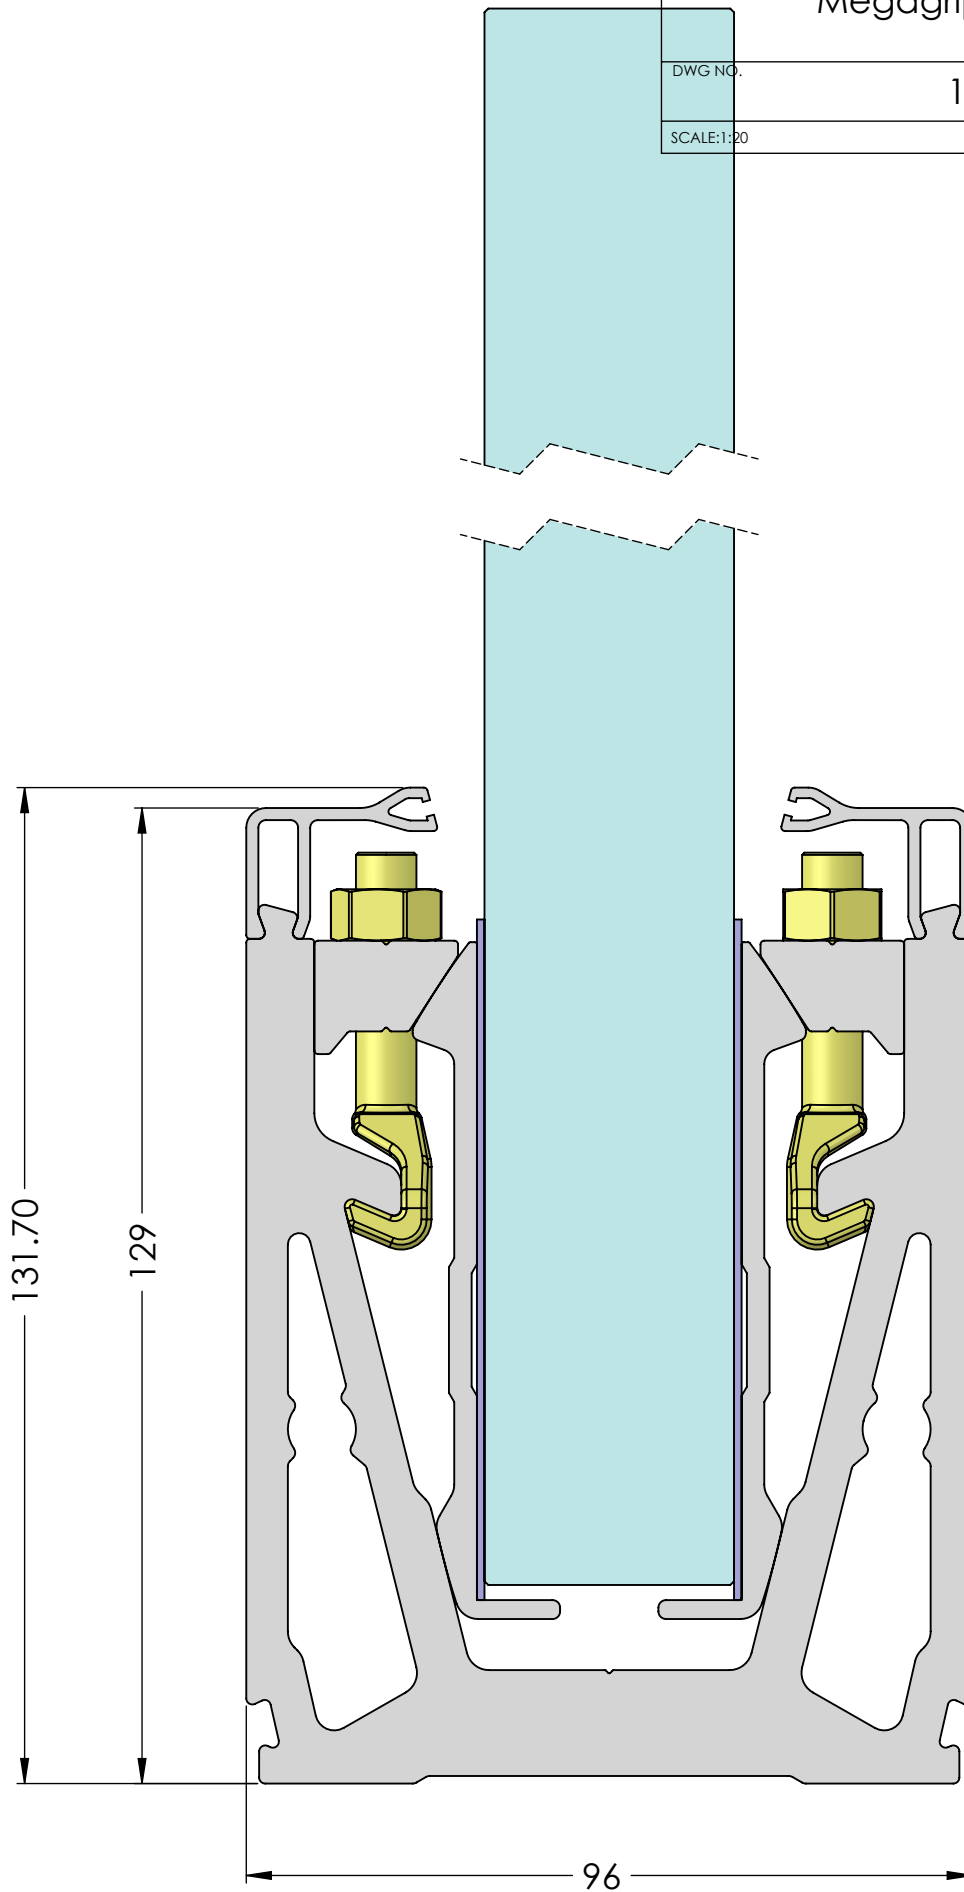

Purevista

TITLE:

Megagrip with Side Cladding

DWG NO.

11-10-16

A4

SCALE:1:10

SHEET 1 OF 3

Purevista

TITLE:

Megagrip with Top Seal

DWG NO.

11-10-16

A4

SCALE:1:20

SHEET 2 OF 3

Purevista

Megagrip with Top Seal
& Side Cladding

TITLE:

DWG NO.

11-10-16

A4

SCALE:1:20

SHEET 3 OF 3