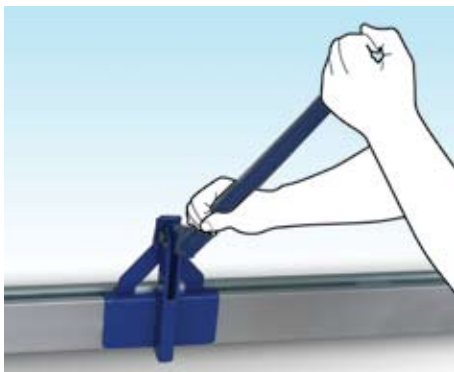

PureVista Wedge Removal

The removal tool allows the wedges to be removed with ease. The tool effortlessly removes the aluminium wedges from the shoe allowing the replacement of damaged or incorrect glass to be done quickly and easily.

PureVista Frameless balustrade fits into endless development projects and budgets...

The PureVista system will enhance any development that it is placed into. The strength and simplicity that the system offers should make it the only choice when comparing it to the traditional and cumbersome post and rail system.