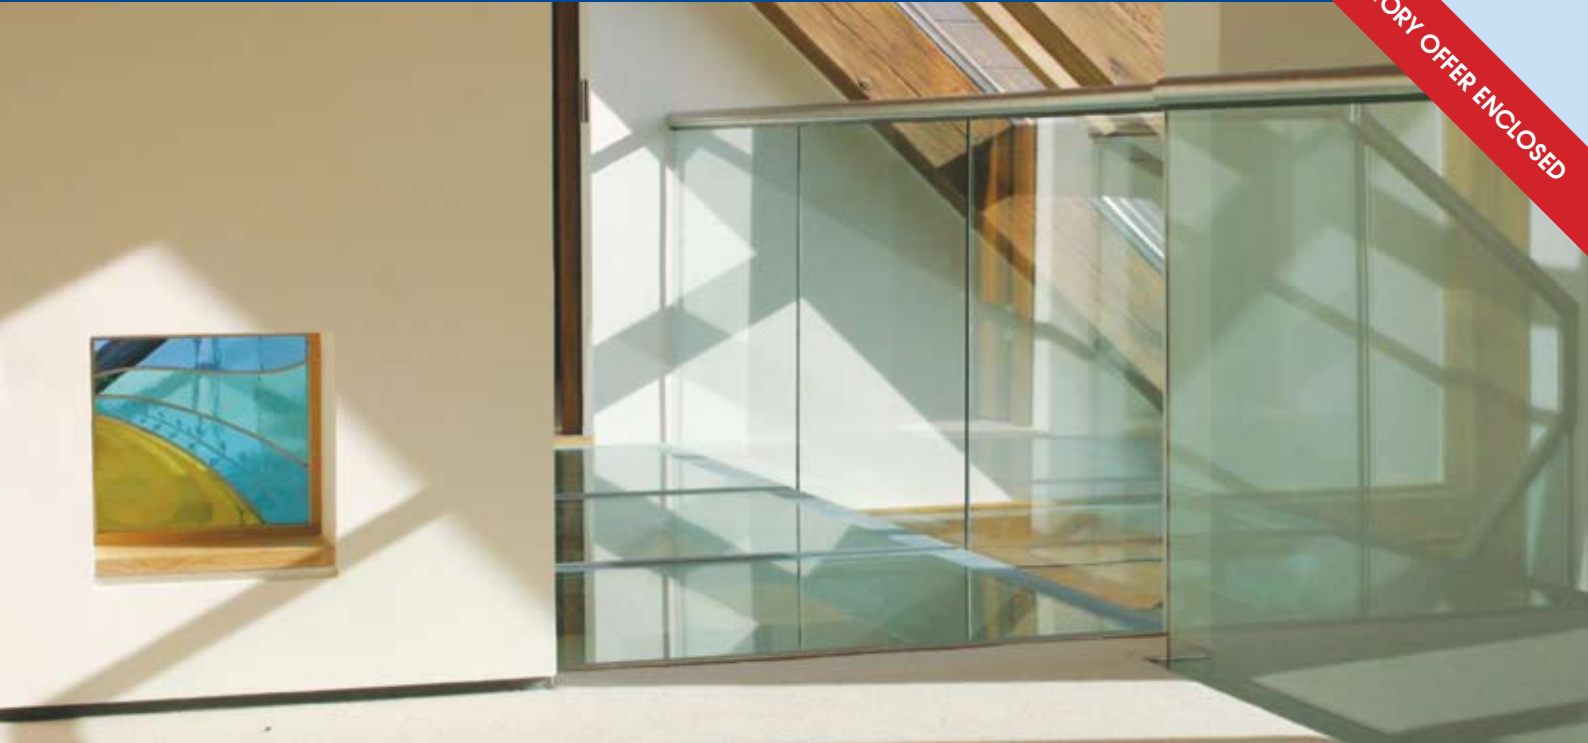

» **SPECIAL INTRODUCTORY OFFER ENCLOSED**  
PUREVISTA - THE FRAMELESS BALUSTRADE SYSTEM

**SPECIAL INTRODUCTORY OFFER ENCLOSED**

The glass solution when an uninterrupted view is of paramount consideration

## The glass solution when an uninterrupted view is of paramount consideration

Pure Vista has simply designed the supreme glass system for the best view possible. Its construction is taut and flexible. Which gives it an inherent strength like no other system. Internal and External spaces are enhanced by Pure Vista's subtle designation of boundaries letting the system compliment the visual aesthetics of any build.