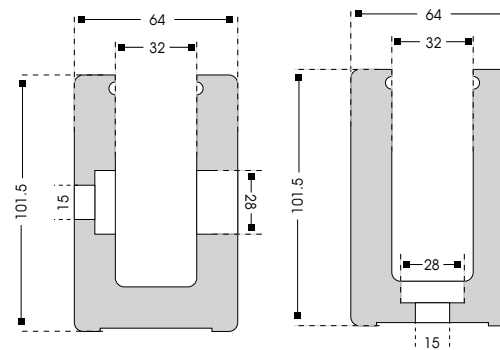

ALUMINIUM SHOE DETAIL