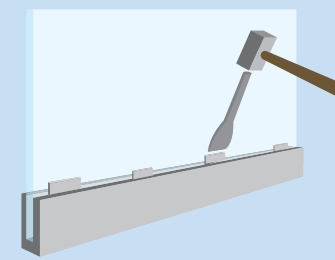

## The glass solution when an uninterrupted view is of paramount consideration

Pure Vista has simply designed the supreme glass system for the best view possible. Its construction is taut and flexible. Which gives it an inherent strength like no other system. Internal and External spaces are enhanced by Pure Vista's subtle designation of boundaries letting the system compliment the visual aesthetics of any build.

### BSI ABBREVIATED TEST REPORT

	Glass	0.74kn	0.8kn	1.5kn	3.0kn
a	15mm	✓	✓	-	-
	19mm	-	-	✓	-
	25mm	-	-	✓	-
b	15mm	✓	✓	-	-
	19mm	-	-	✓	-
	25mm	-	-	✓	✓
c	15mm	✓	-	-	-
	19mm	-	✓	-	-
	25mm	-	-	✓	-
d	15mm	✓	✓	-	-
	19mm	-	-	✓	-
	25mm	-	-	-	✓
e	15mm	✓	-	-	-
	19mm	-	✓	-	-
	25mm	-	-	-	✓
f	15mm	✓	✓	-	-
	19mm	-	-	✓	-
	25mm	-	-	✓	✓
g	15mm	✓	✓	-	-
	19mm	-	✓	-	-
	25mm	-	-	✓	-

### EASY TO FIT

The benefits of PureVista are clear to see for the end user, and there are also huge benefits for the installer. PureVista installation really is as simple as 1, 2, 3

**Easy as 1...**  
Ensure the shoe is plumb and true and that other shoes are aligned