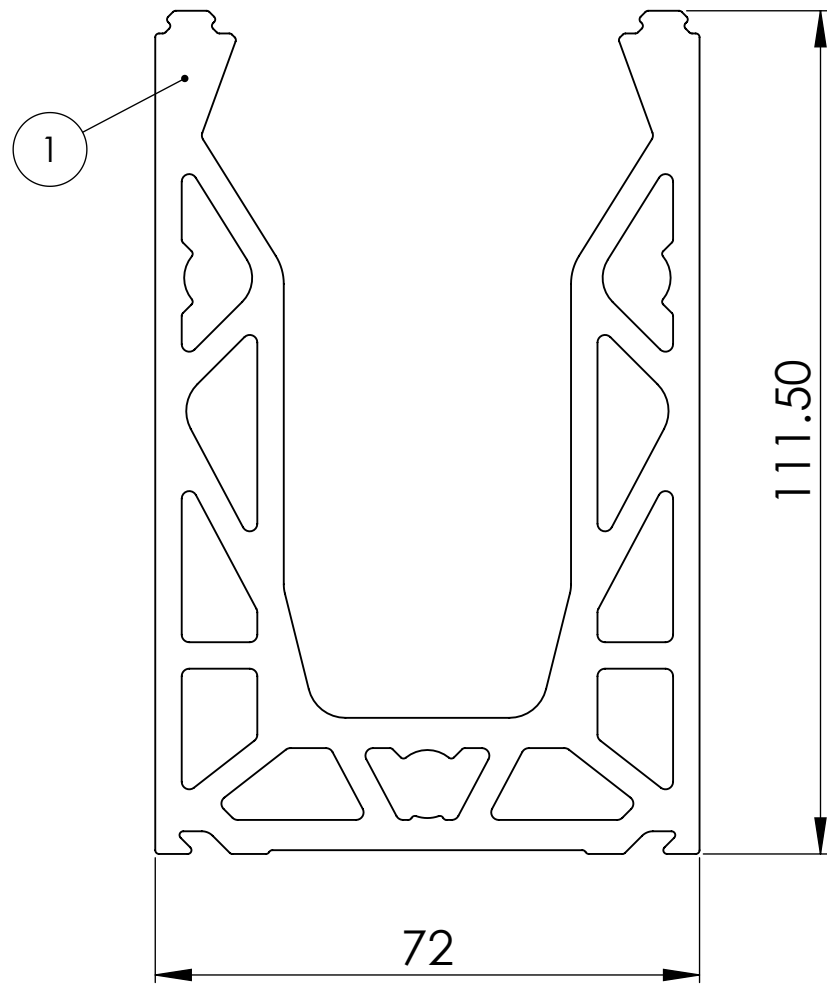

**Posi-Glaze Side Drilled Channel
Top Bead (2)**

PureVista Data Sheet		
	Product Code	Description
1	PGC-020	Posi-Glaze Side Drilled Channel
2		
3		
4		

DO NOT SCALE
Units - Millimetres

Bolt Hole
Positioning