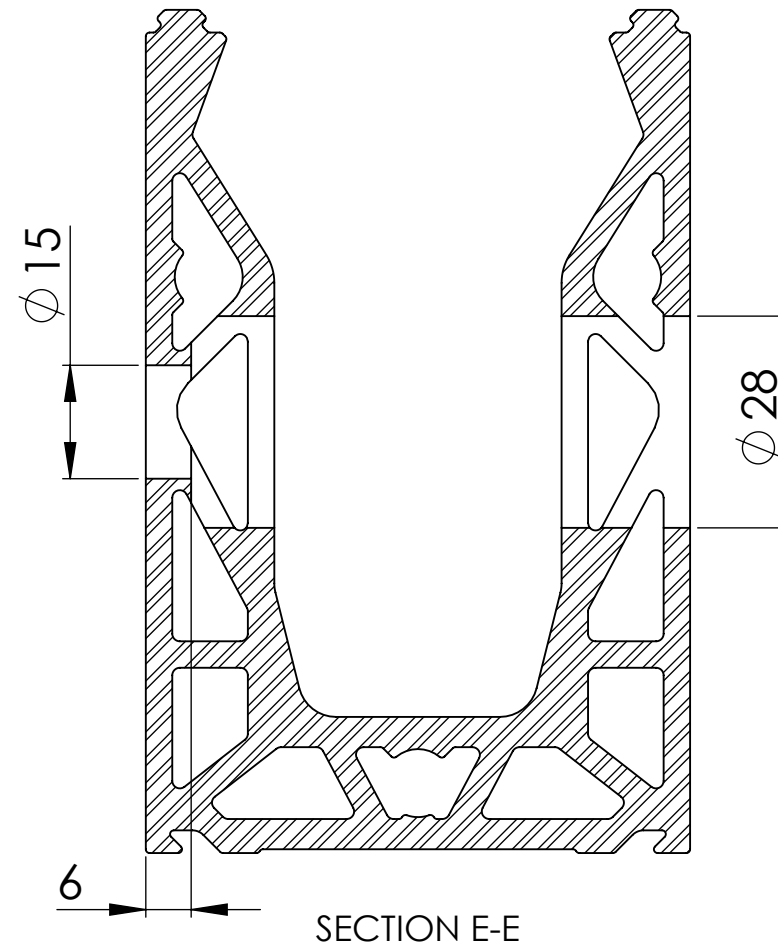

**Posi-Glaze Side Drilled Channel
Top Bead (2)**

PureVista Data Sheet		
	Product Code	Description
1	PGC-020	Posi-Glaze Side Drilled Channel
2		
3		
4		

DO NOT SCALE
Units - Millimetres

Bolt Hole
Positioning