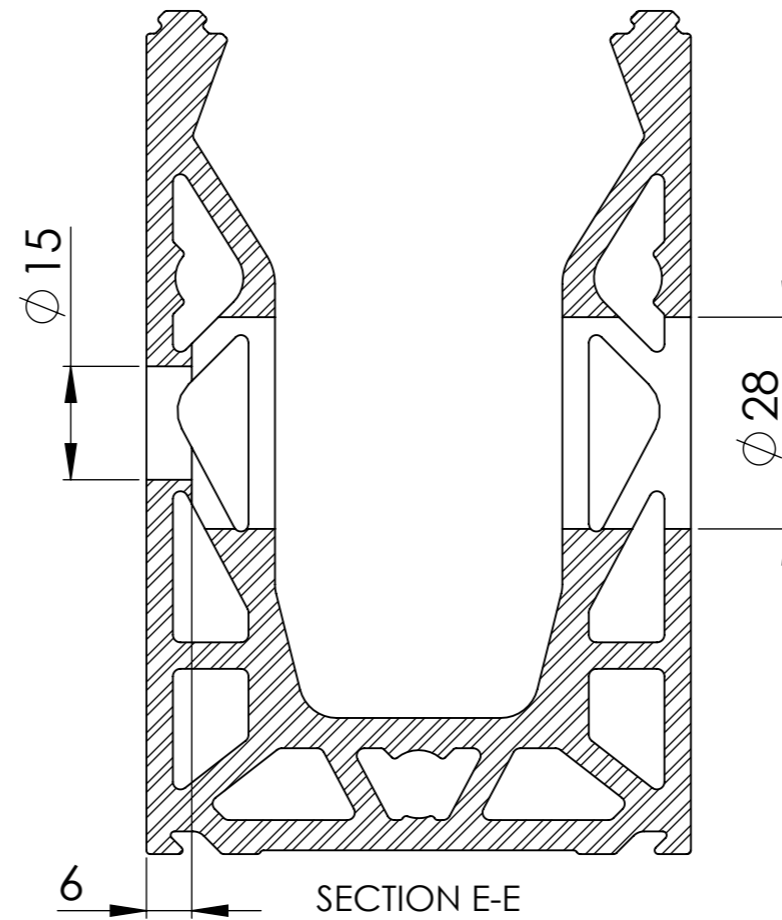

**Posi-Glaze Side Drilled Channel  
Top Bead + Side Cladding**

PureVista Data Sheet		
	Product Code	Description
1	PGC-020	Posi-Glaze Side Drilled Channel
2	PGA-010	Side Cladding Aluminium
3	PGA-030	Top Bead Aluminium
4		

DO NOT SCALE  
Units - Millimetres

Bolt Hole Positioning