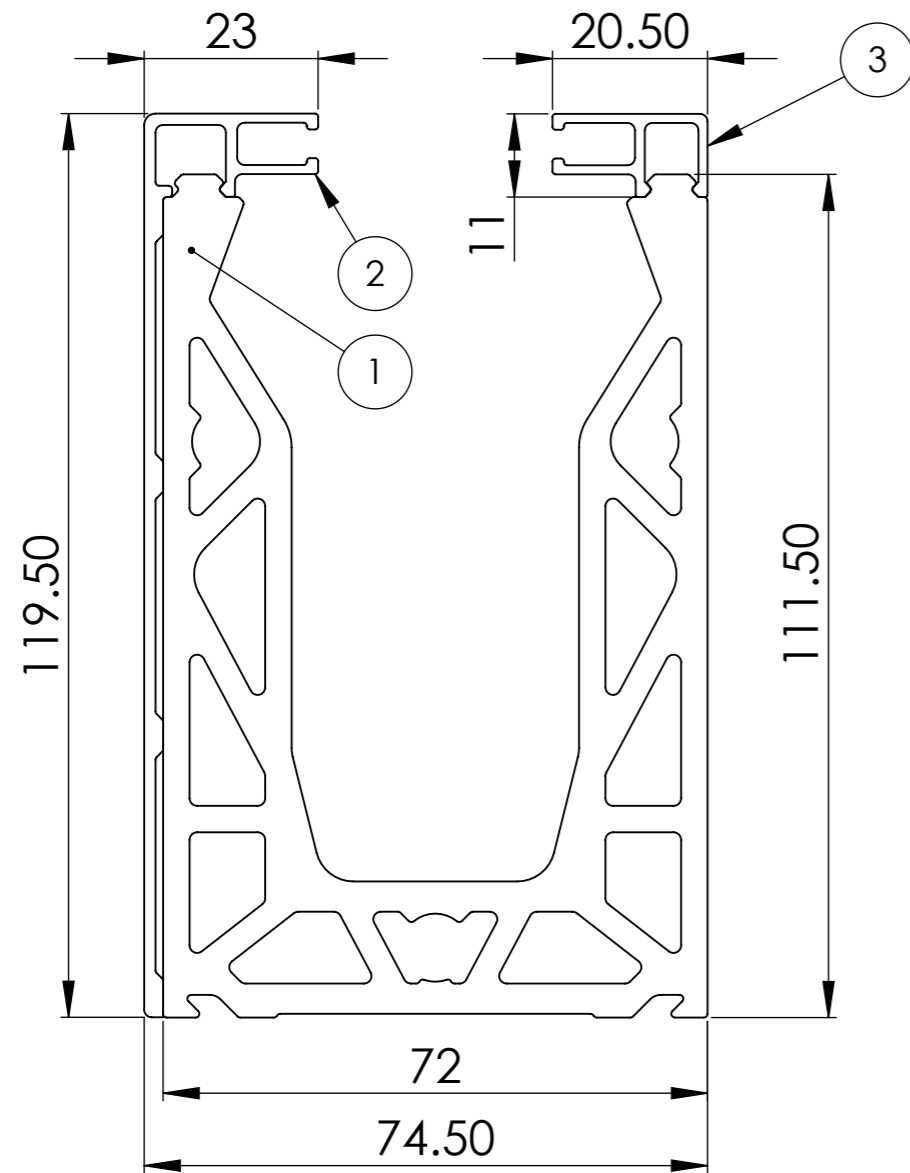

**Posi-Glaze Side Drilled Channel  
Top Bead + Side Cladding**

PureVista Data Sheet		
	Product Code	Description
1	PGC-020	Posi-Glaze Side Drilled Channel
2	PGA-010	Side Cladding Aluminium
3	PGA-030	Top Bead Aluminium
4		

DO NOT SCALE  
Units - Millimetres

Bolt Hole Positioning