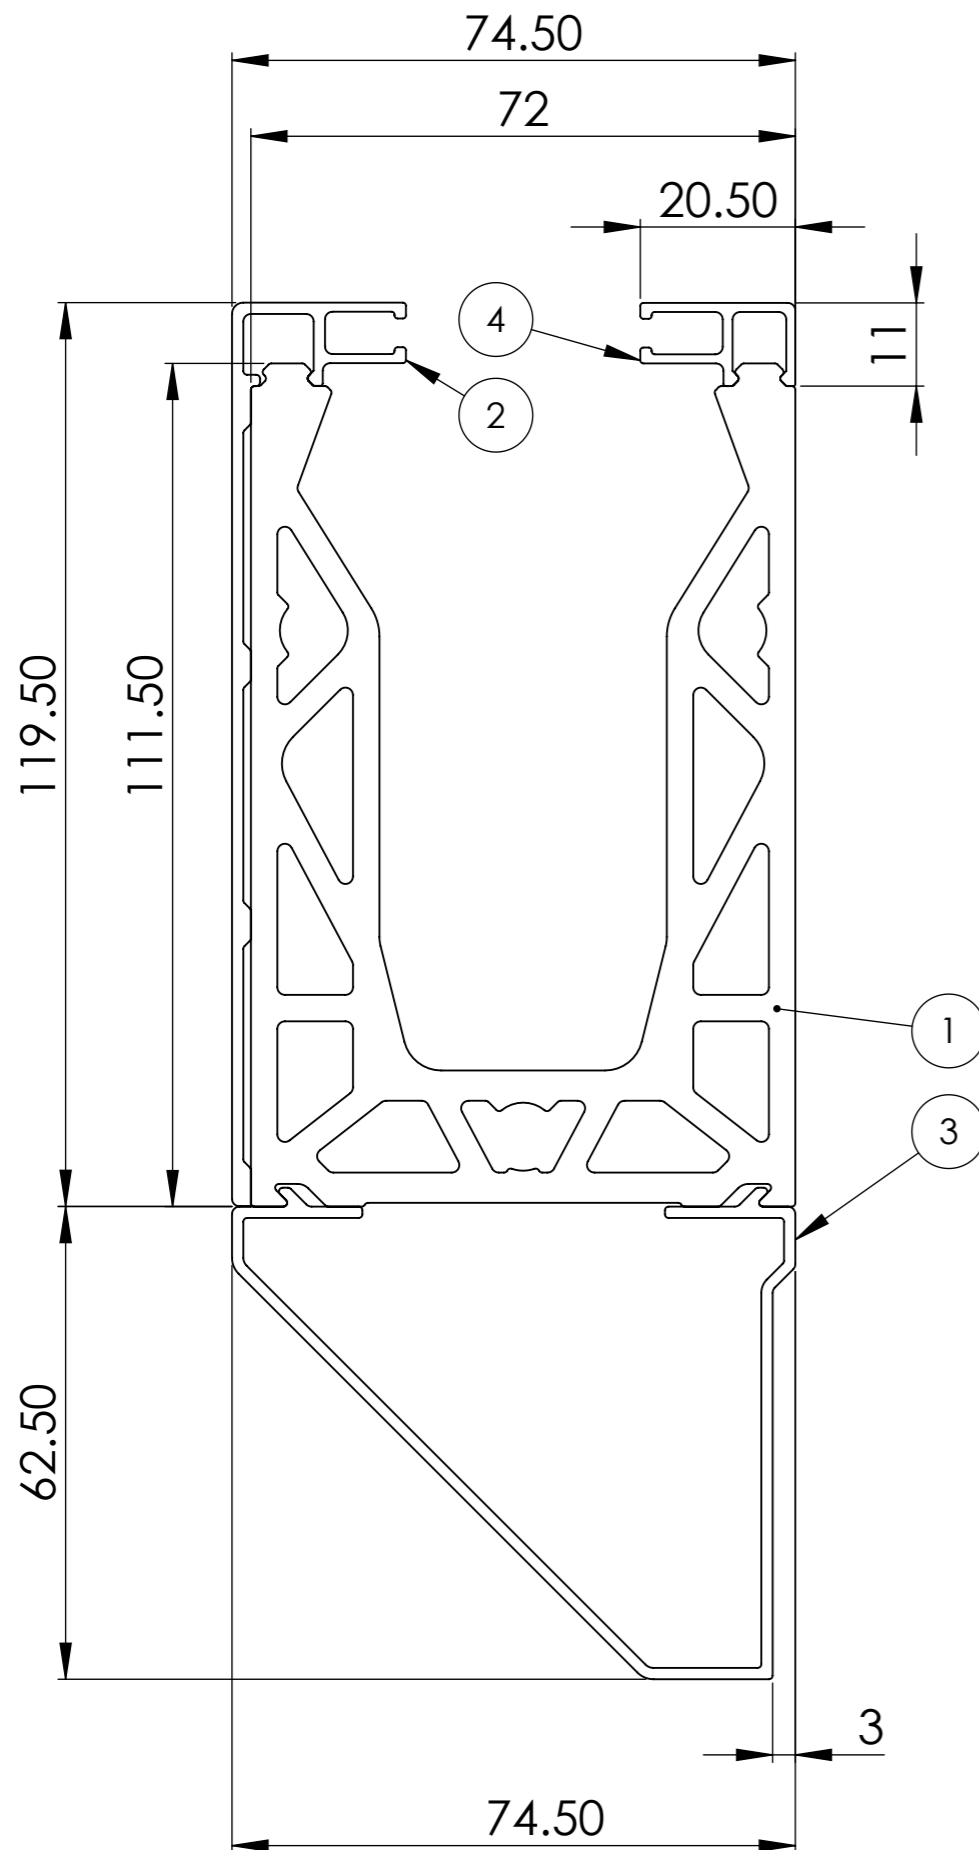

**Posi-Glaze Side Drilled Channel**

Top Bead + Side Cladding  
+ Base Cladding

| PureVista Data Sheet |              |                                 |
|----------------------|--------------|---------------------------------|
|                      | Product Code | Description                     |
| 1                    | PGC-020      | Posi-Glaze Side Drilled Channel |
| 2                    | PGA-010      | Side Cladding Aluminium         |
| 3                    | PGA-020      | Bottom Cladding Aluminium       |
| 4                    | PGA-030      | Top Bead Aluminium              |

DO NOT SCALE  
Units - Millimetres

Bolt Hole Positioning