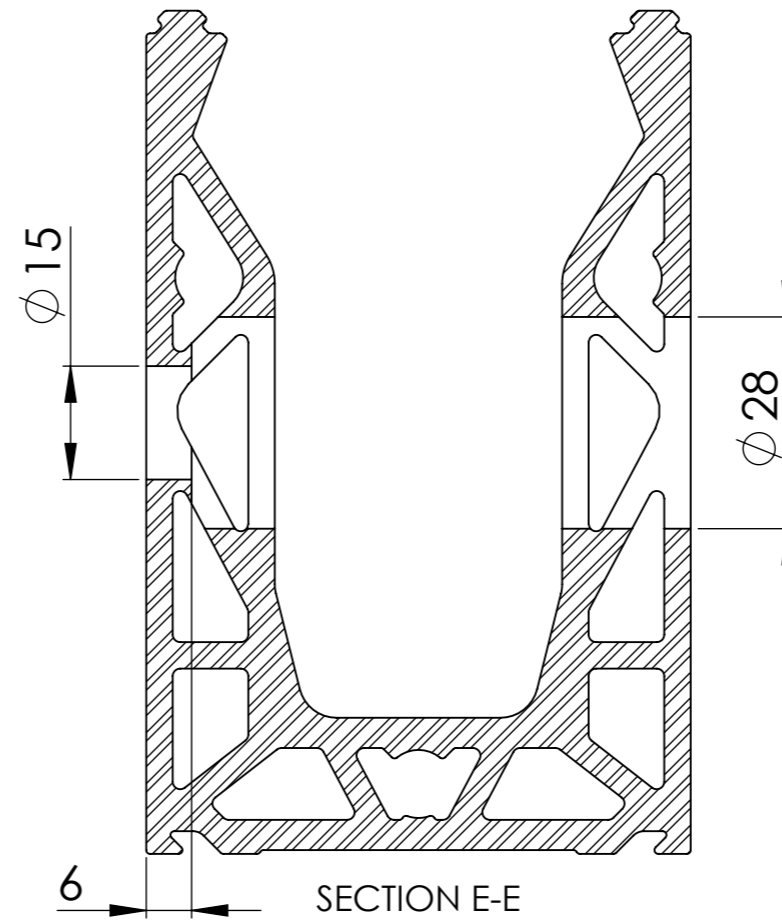

**Posi-Glaze Side Drilled Channel**

Top Bead + Side Cladding  
+ Base Cladding

| PureVista Data Sheet |              |                                 |
|----------------------|--------------|---------------------------------|
|                      | Product Code | Description                     |
| 1                    | PGC-020      | Posi-Glaze Side Drilled Channel |
| 2                    | PGA-010      | Side Cladding Aluminium         |
| 3                    | PGA-020      | Bottom Cladding Aluminium       |
| 4                    | PGA-030      | Top Bead Aluminium              |

DO NOT SCALE  
Units - Millimetres

Bolt Hole Positioning