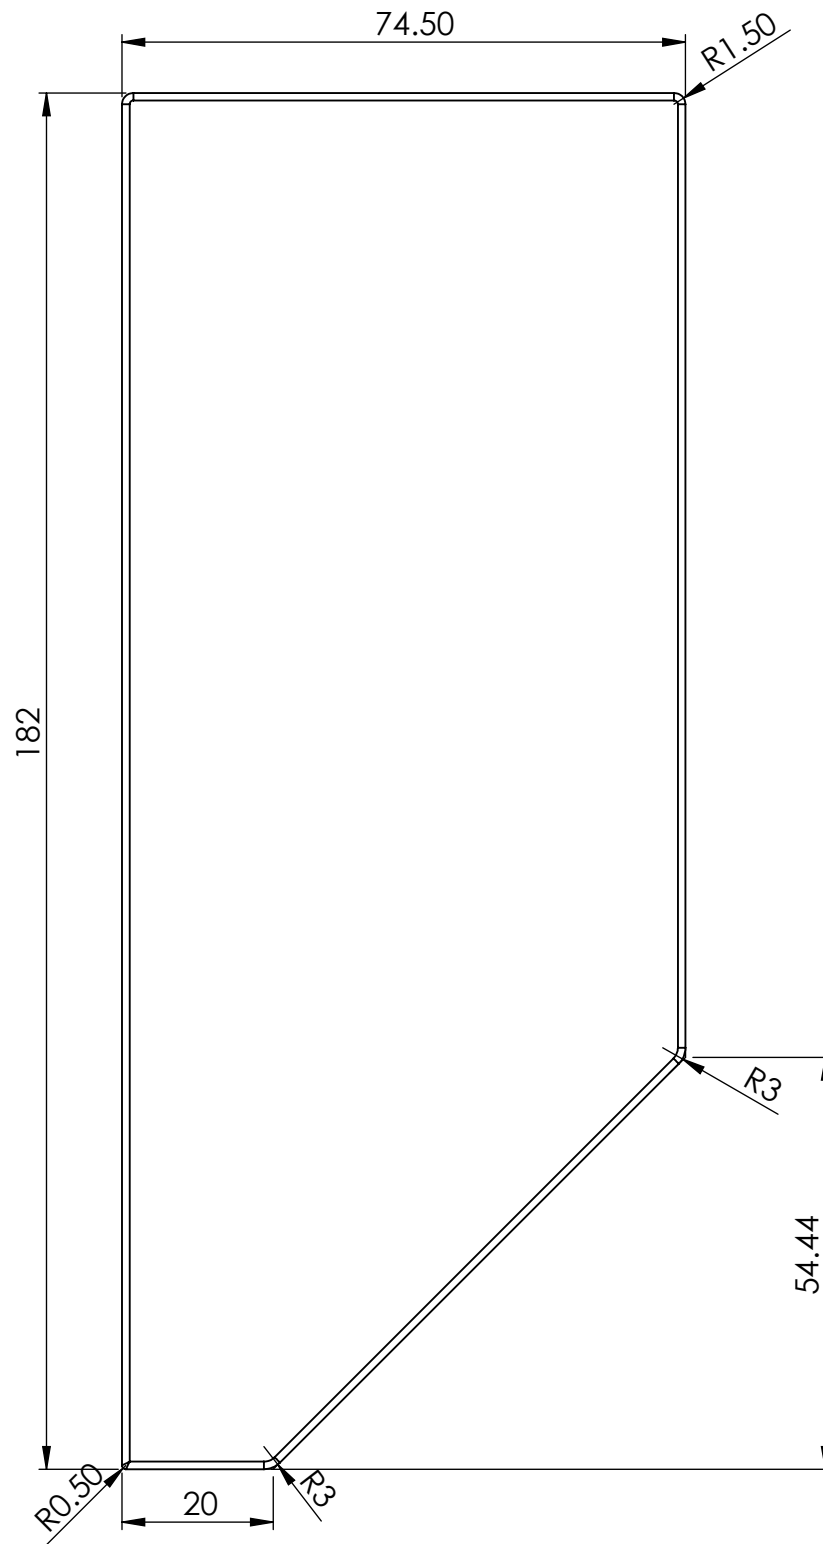

DO NOT SCALE DRAWING		REVISION
Purevista		
TITLE: Channel End Cap		
DWG NO.		A4
SCALE:1:1	SHEET 1 OF 5	

DO NOT SCALE DRAWING	REVISION
Purevista	
TITLE: Side Cladding End Cap	
DWG NO.	A4
SCALE:1:1	SHEET 2 OF 5

DO NOT SCALE DRAWING	REVISION
Purevista	
TITLE: One Side Cladding End Cap	
DWG NO.	A4
SCALE:1:1	SHEET 3 OF 5

DO NOT SCALE DRAWING	REVISION
Purevista	
TITLE: Side and Base Cladding End Cap Right	
DWG NO.	A4
SCALE:1:1	SHEET 4 OF 5

DO NOT SCALE DRAWING	REVISION
Purevista	
TITLE: Side and Base Cladding End Cap Left	
DWG NO.	A4
SCALE:1:1	SHEET 5 OF 5