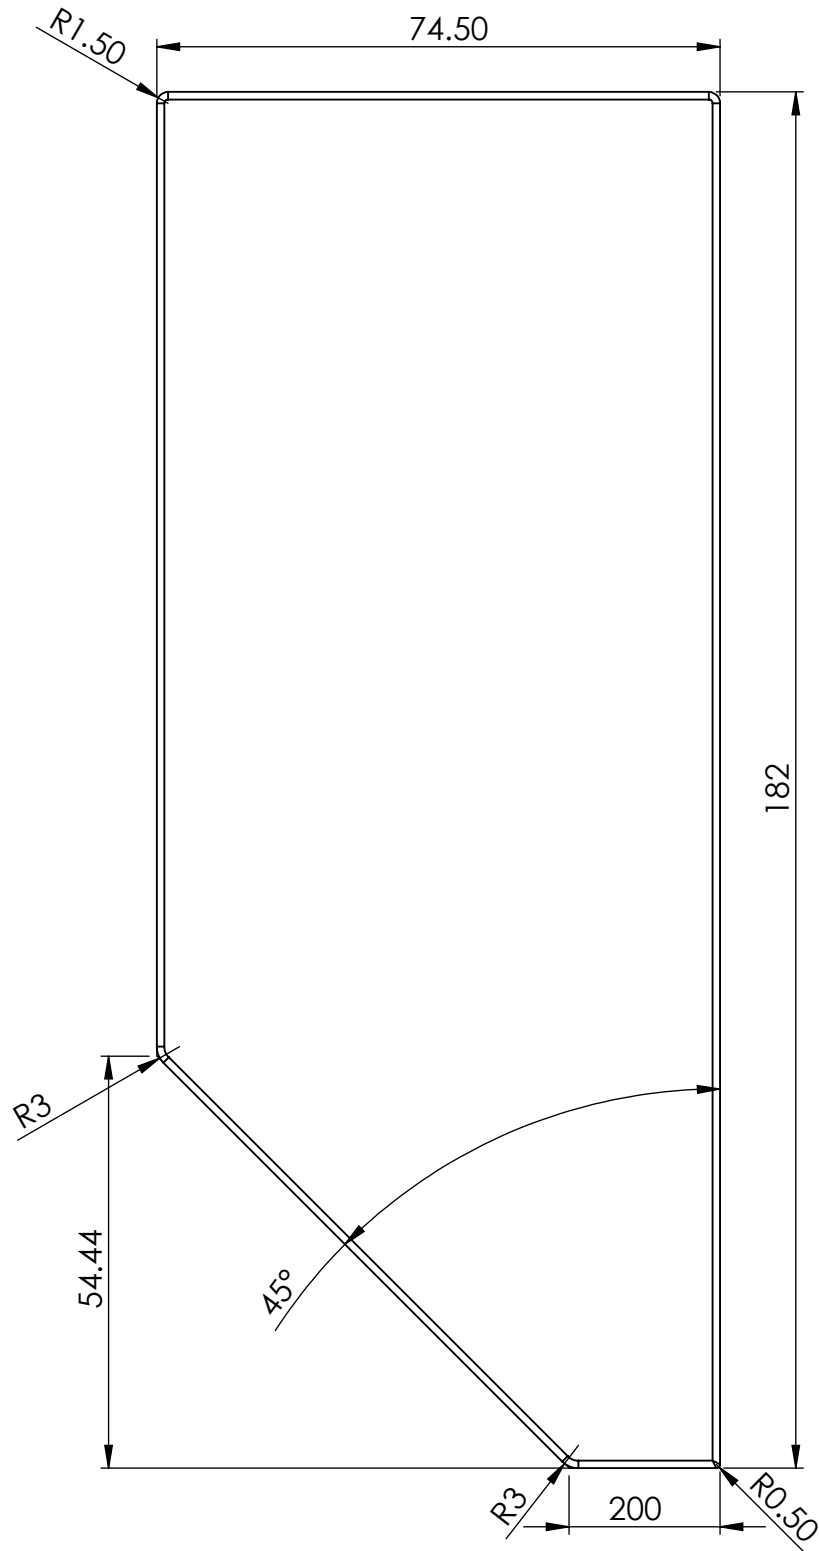

DO NOT SCALE DRAWING		REVISION
Purevista		
TITLE: Channel End Cap		
DWG NO.		A4
SCALE:1:1	SHEET 1 OF 5	

DO NOT SCALE DRAWING	REVISION
Purevista	
TITLE: Side Cladding End Cap	
DWG NO.	A4
SCALE:1:1	SHEET 2 OF 5

DO NOT SCALE DRAWING	REVISION
Purevista	
TITLE: One Side Cladding End Cap	
DWG NO.	A4
SCALE:1:1	SHEET 3 OF 5

DO NOT SCALE DRAWING	REVISION
Purevista	
TITLE: Side and Base Cladding End Cap Right	
DWG NO.	A4
SCALE:1:1	SHEET 4 OF 5

DO NOT SCALE DRAWING	REVISION
Purevista	
TITLE: Side and Base Cladding End Cap Left	
DWG NO.	A4
SCALE:1:1	SHEET 5 OF 5