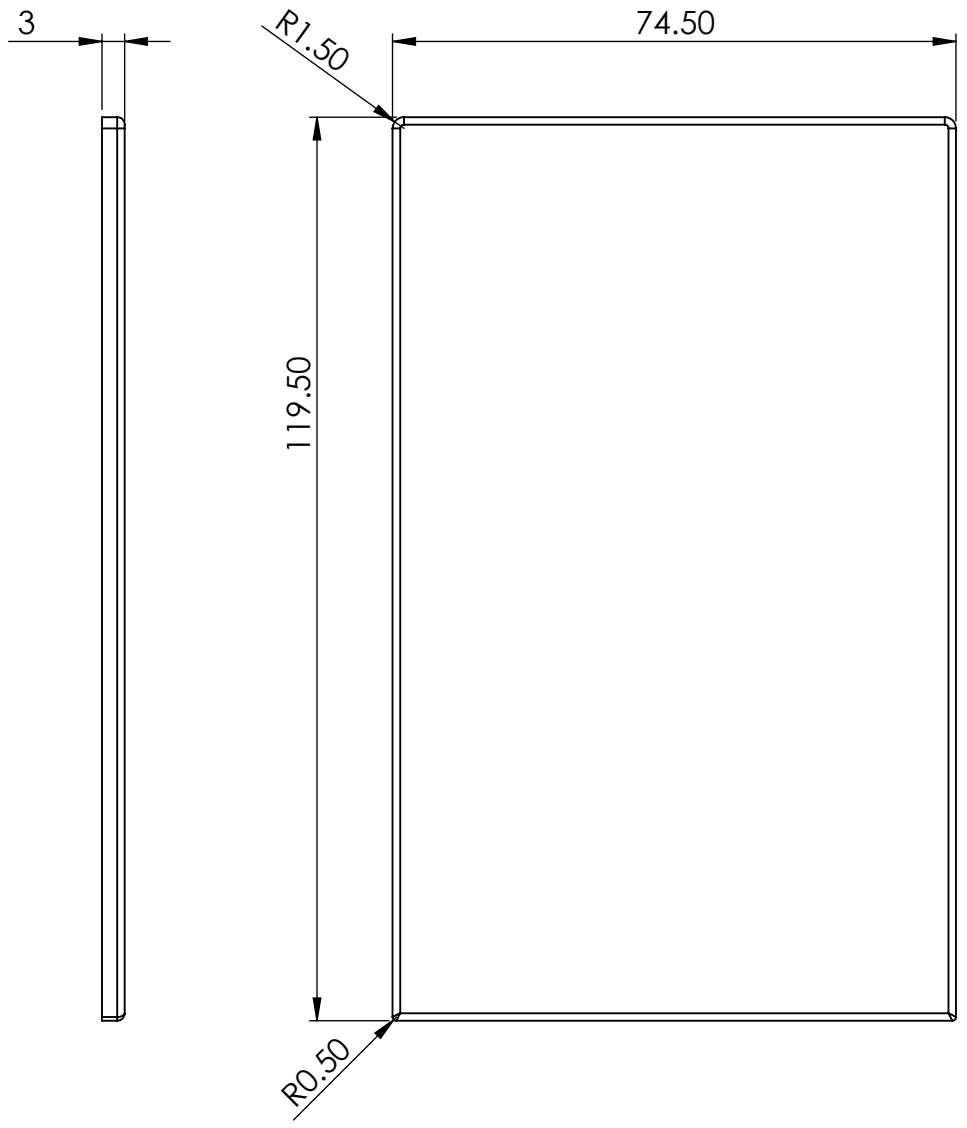

DO NOT SCALE DRAWING		REVISION
Purevista		
TITLE: Channel End Cap		
DWG NO.		A4
SCALE:1:1	SHEET 1 OF 5	

DO NOT SCALE DRAWING	REVISION
Purevista	
TITLE: Side Cladding End Cap	
DWG NO.	A4
SCALE:1:1	SHEET 2 OF 5

DO NOT SCALE DRAWING	REVISION
Purevista	
TITLE: One Side Cladding End Cap	
DWG NO.	A4
SCALE:1:1	SHEET 3 OF 5

DO NOT SCALE DRAWING	REVISION
Purevista	
TITLE: Side and Base Cladding End Cap Right	
DWG NO.	A4
SCALE:1:1	SHEET 4 OF 5

DO NOT SCALE DRAWING	REVISION
Purevista	
TITLE: Side and Base Cladding End Cap Left	
DWG NO.	A4
SCALE:1:1	SHEET 5 OF 5