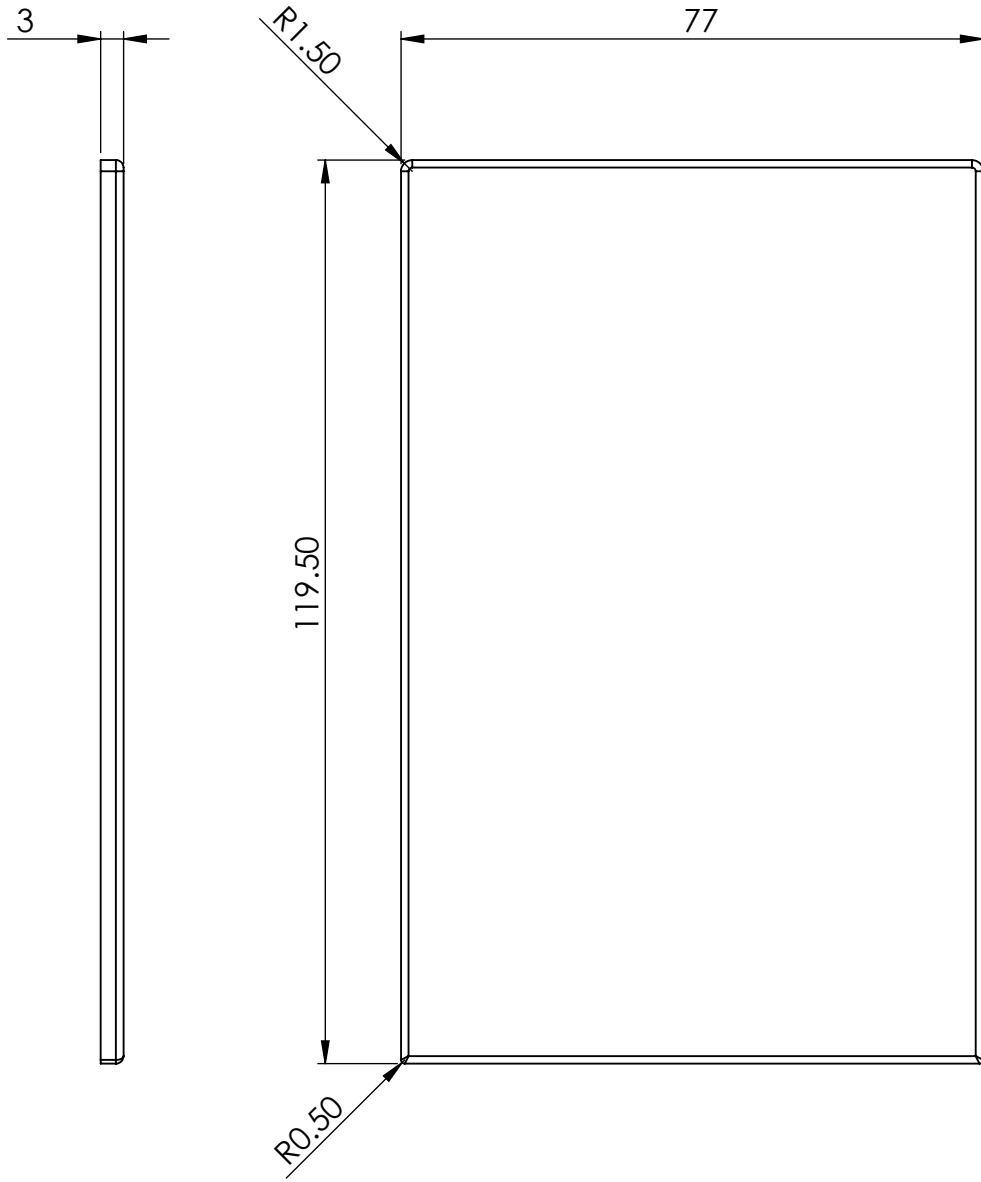

DO NOT SCALE DRAWING		REVISION
Purevista		
TITLE: Channel End Cap		
DWG NO.		A4
SCALE:1:1	SHEET 1 OF 5	

DO NOT SCALE DRAWING	REVISION
Purevista	
TITLE: Side Cladding End Cap	
DWG NO.	A4
SCALE:1:1	SHEET 2 OF 5

DO NOT SCALE DRAWING	REVISION
Purevista	
TITLE: One Side Cladding End Cap	
DWG NO.	A4
SCALE:1:1	SHEET 3 OF 5

DO NOT SCALE DRAWING	REVISION
Purevista	
TITLE: Side and Base Cladding End Cap Right	
DWG NO.	A4
SCALE:1:1	SHEET 4 OF 5

DO NOT SCALE DRAWING	REVISION
Purevista	
TITLE: Side and Base Cladding End Cap Left	
DWG NO.	A4
SCALE:1:1	SHEET 5 OF 5