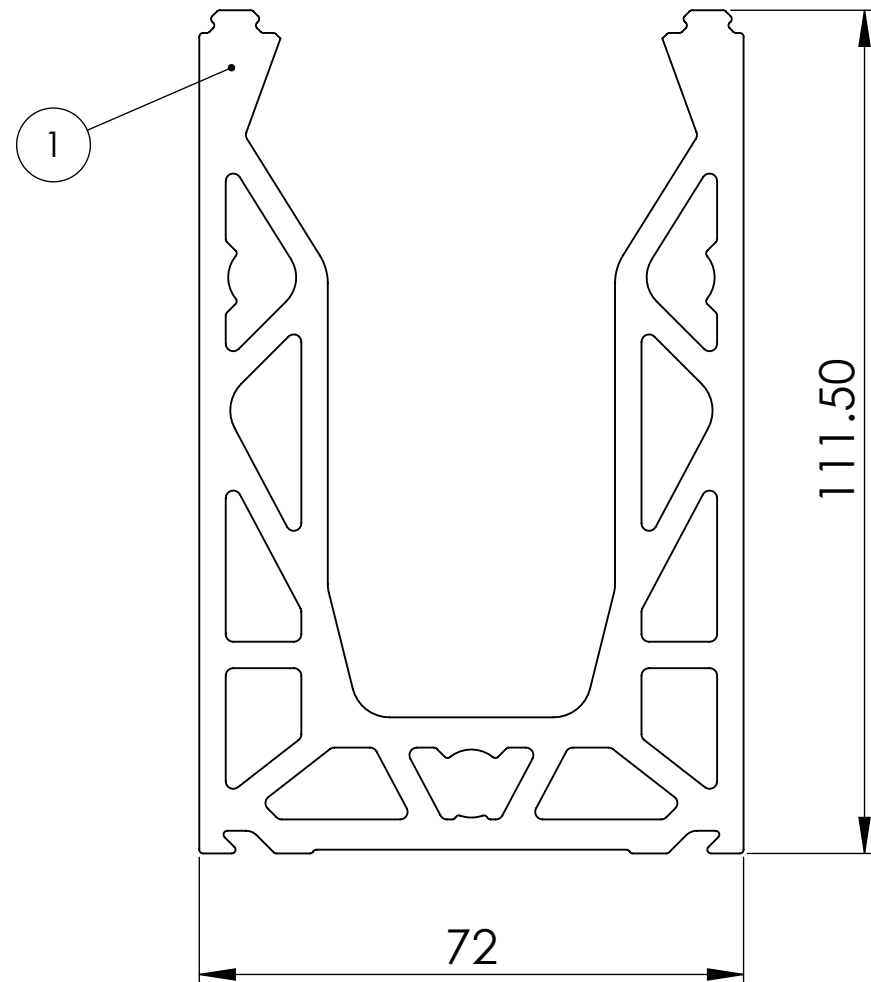

Posi-Glaze Base Drilled Channel

PureVista Data Sheet		
	Product Code	Description
1	PGC-010	Posi-Glaze Base Drilled Channel
2		
3		
4		

DO NOT SCALE
Units - Millimetres

Bolt Hole Positioning