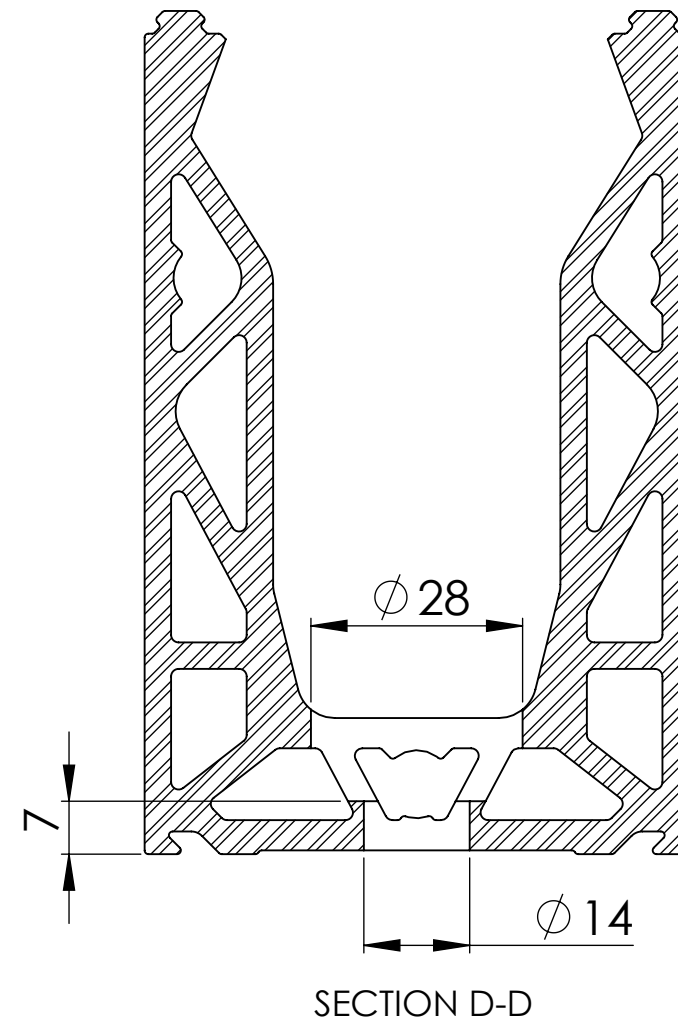

Posi-Glaze Base Drilled Channel

PureVista Data Sheet		
	Product Code	Description
1	PGC-010	Posi-Glaze Base Drilled Channel
2		
3		
4		

DO NOT SCALE
Units - Millimetres

Bolt Hole Positioning