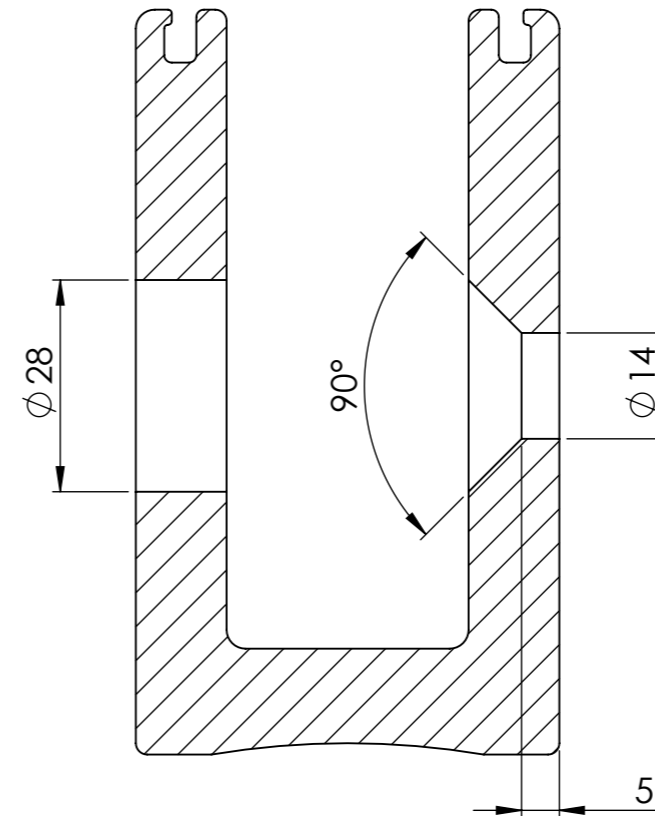

Origin-R Channel Side Drilled

Plastic Plug Install

SECTION B-B

PureVista Data Sheet		
	Product Code	Description
1	ORC-020	Origin-R Channel Side Drilled (AA20)
2	PVPLUG	Grey Plastic Hole Plugs
3		
4		

DO NOT SCALE
Units - Millimetres