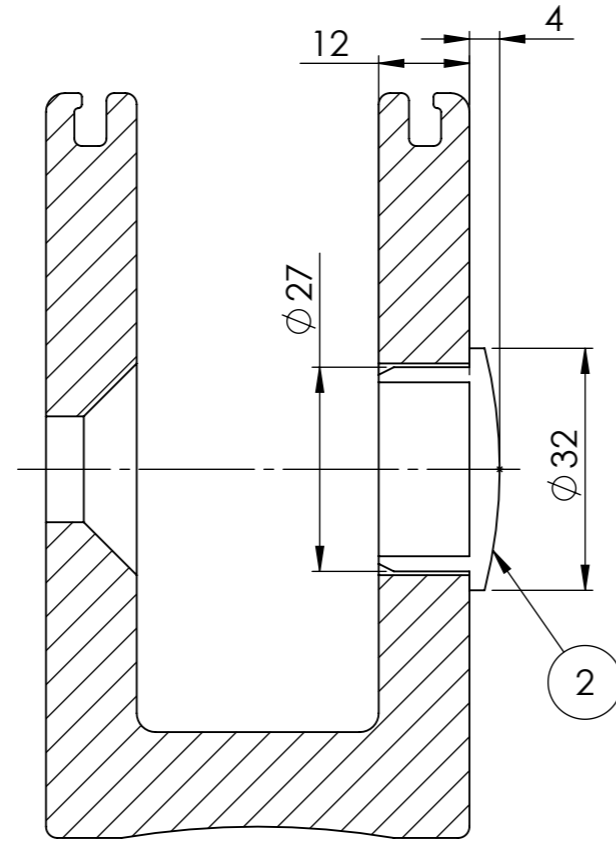

Origin-R Channel Side Drilled

Plastic Plug Install

SECTION B-B

PureVista Data Sheet		
	Product Code	Description
1	ORC-020	Origin-R Channel Side Drilled (AA20)
2	PVPLUG	Grey Plastic Hole Plugs
3		
4		

DO NOT SCALE
Units - Millimetres