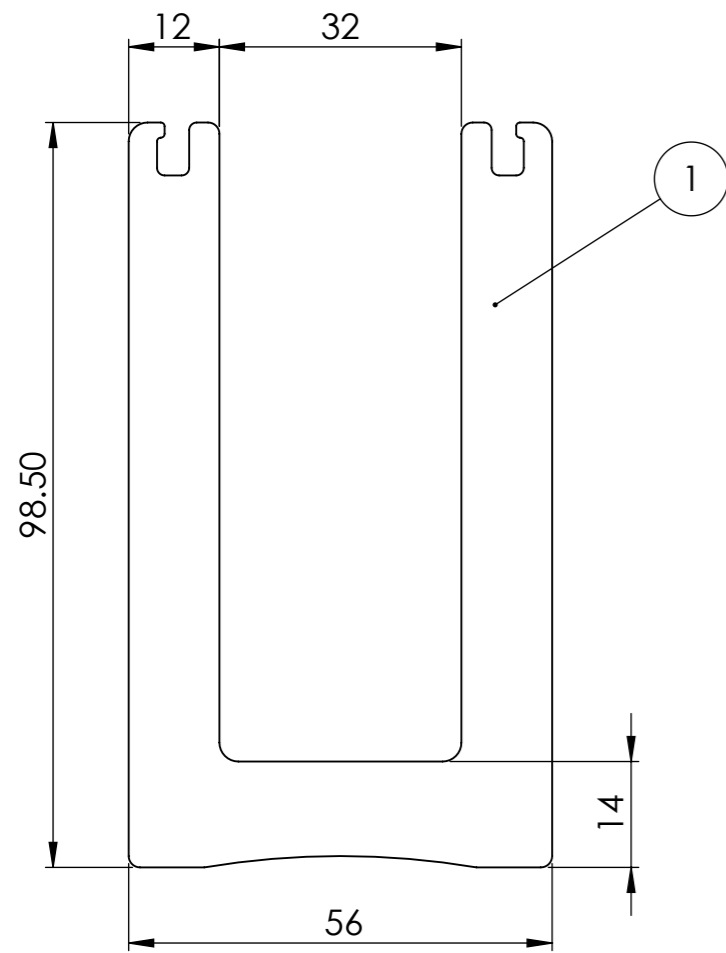

Origin-R Channel Side Drilled

Plastic Plug Install

SECTION B-B

PureVista Data Sheet		
	Product Code	Description
1	ORC-020	Origin-R Channel Side Drilled (AA20)
2	PVPLUG	Grey Plastic Hole Plugs
3		
4		

DO NOT SCALE
Units - Millimetres