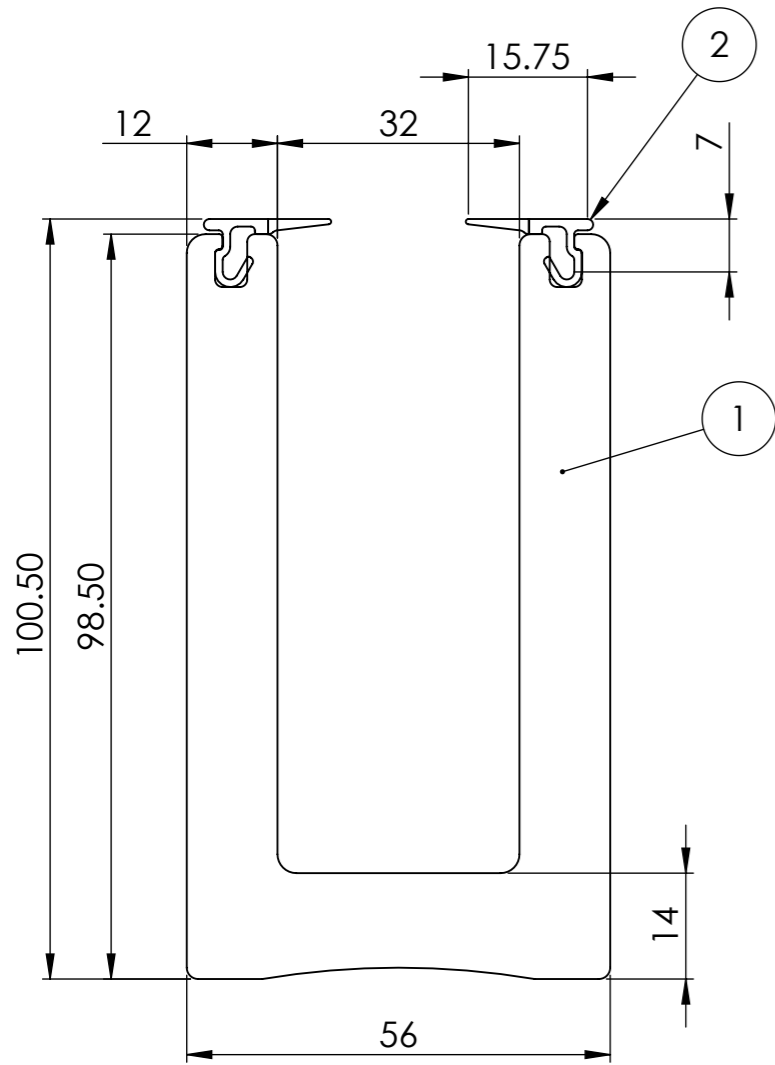

**Origin-R Channel Side Drilled  
Top Bead (2)**

Plastic Plug Install

SECTION D-D

PureVista Data Sheet		
	Product Code	Description
1	ORC-020	Origin-R Channel Side Drilled (AA20)
2	ORA-001, ORA-002 ORA-003	Origin-R Plastic Top Bead
3	PVPLUG	Grey Plastic Hole Plugs
4		

DO NOT SCALE  
Units - Millimetres