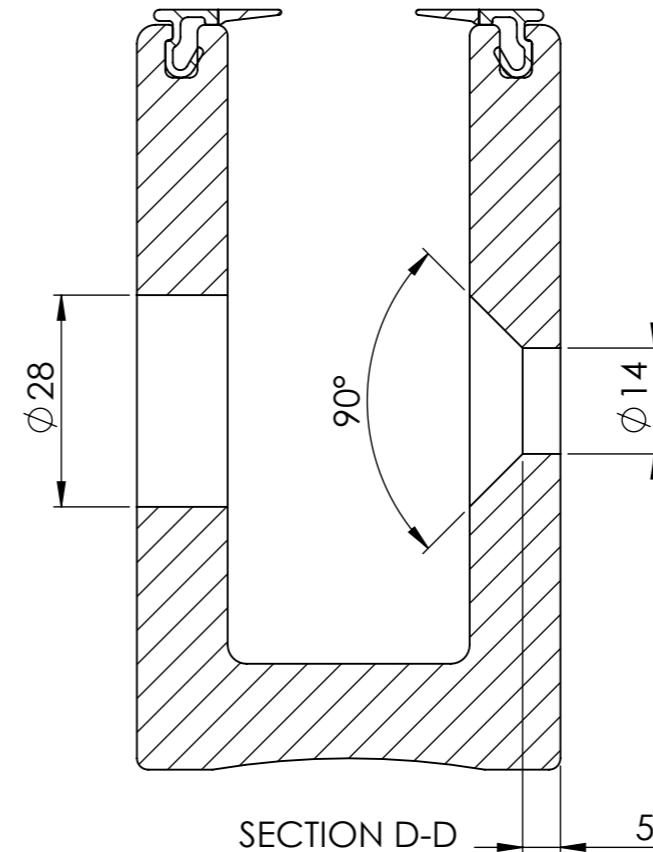

**Origin-R Channel Side Drilled  
Top Bead (2)**

Plastic Plug Install

SECTION D-D

PureVista Data Sheet		
	Product Code	Description
1	ORC-020	Origin-R Channel Side Drilled (AA20)
2	ORA-001, ORA-002 ORA-003	Origin-R Plastic Top Bead
3	PVPLUG	Grey Plastic Hole Plugs
4		

DO NOT SCALE  
Units - Millimetres