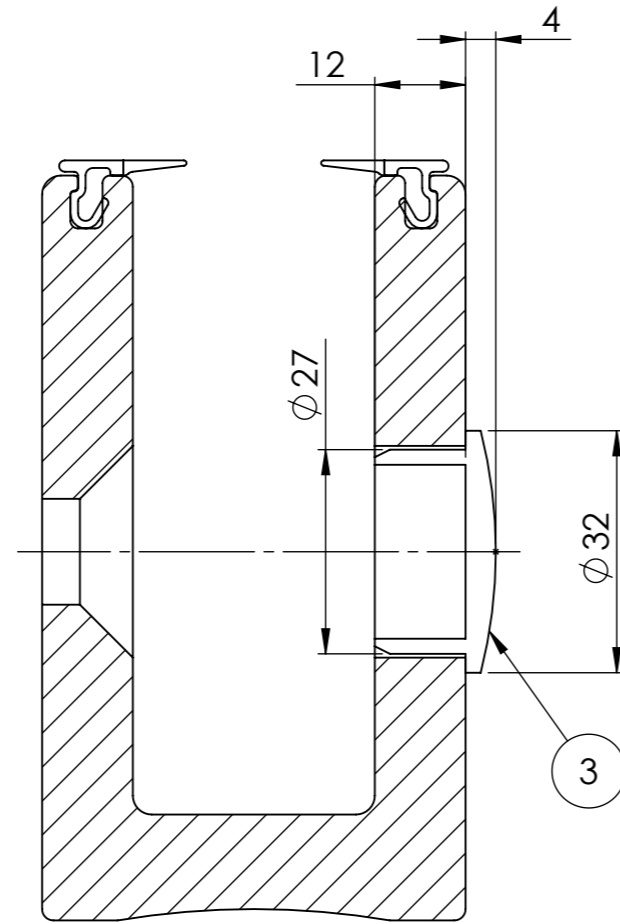

**Origin-R Channel Side Drilled  
Top Bead (2)**

Plastic Plug Install

SECTION D-D

PureVista Data Sheet		
	Product Code	Description
1	ORC-020	Origin-R Channel Side Drilled (AA20)
2	ORA-001, ORA-002 ORA-003	Origin-R Plastic Top Bead
3	PVPLUG	Grey Plastic Hole Plugs
4		

DO NOT SCALE  
Units - Millimetres