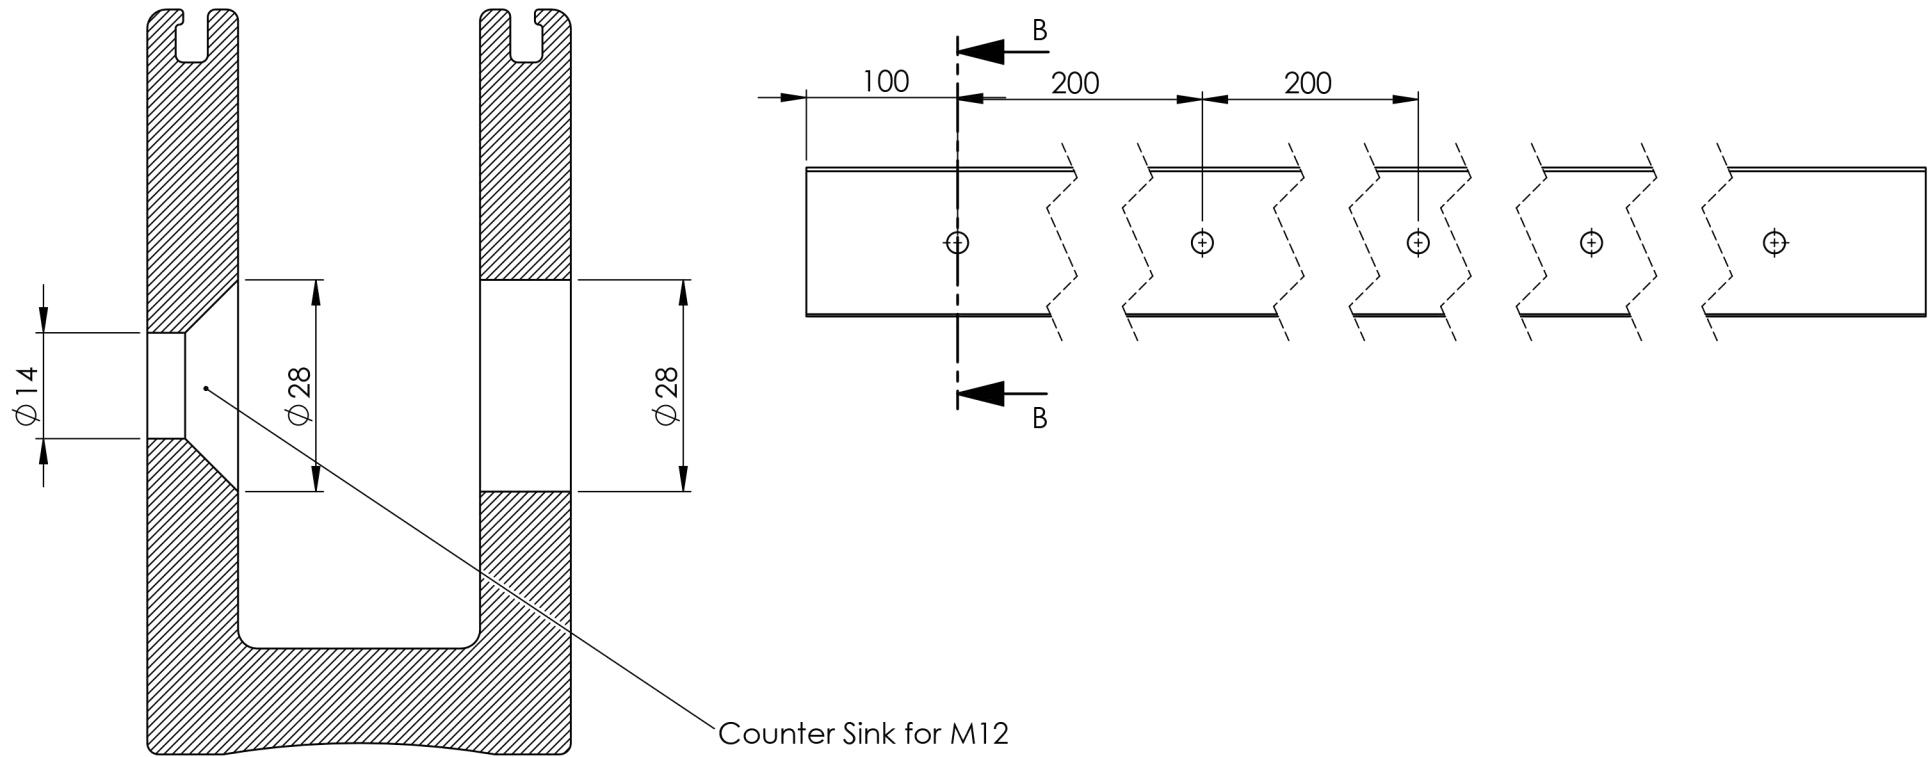

**Purevista**

TITLE:

Origin R Channel Side Drilling

DWG NO.

A4

SCALE:1:10

SHEET 3 OF 3

SECTION B-B  
SCALE 1 : 1

Counter Sink for M12